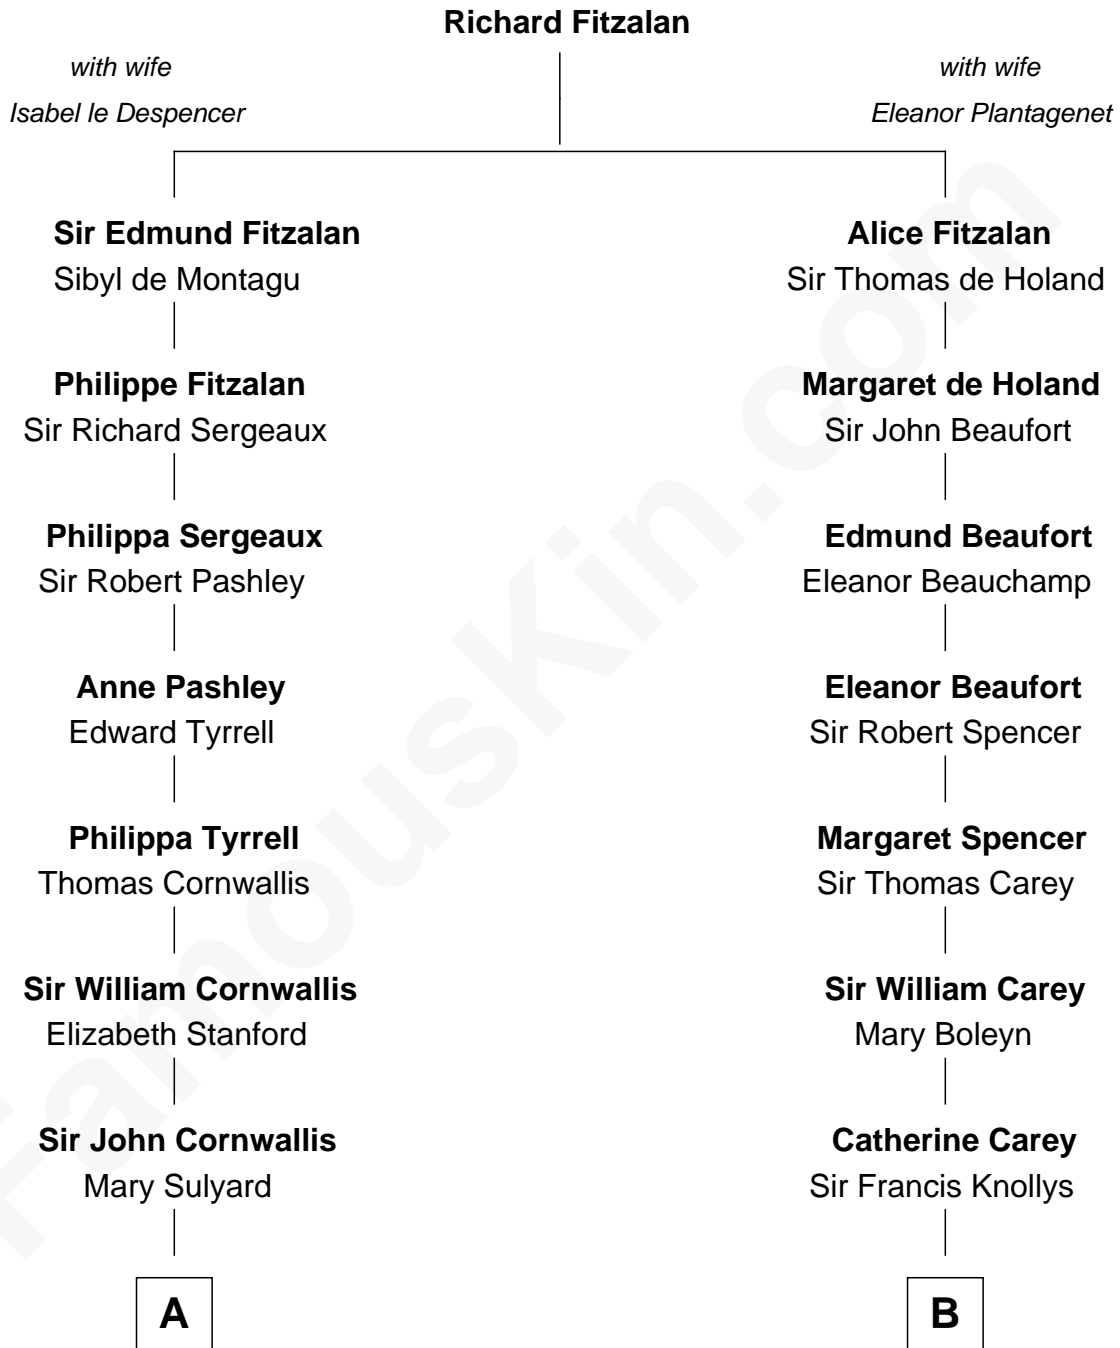

**FamousKin.com**  
**Relationship Chart of**  
**Ellen Louise (Axson) Wilson**  
*First Lady of President Woodrow Wilson*

18th cousin 1 time removed of

**Nelson Rockefeller**  
*41st U.S. Vice-President*

**C**

**Rev. Samuel Edward Axson**

Margaret Jane Hoyt

**Ellen Louise (Axson) Wilson**

*First Lady of Woodrow Wilson*

**D**

**John Davison Rockefeller**

Laura Celestia Spelman

**John Davison Rockefeller**

Abby Greene Aldrich

**Nelson Rockefeller**

*41st U.S. Vice-President*

FamousKin.com