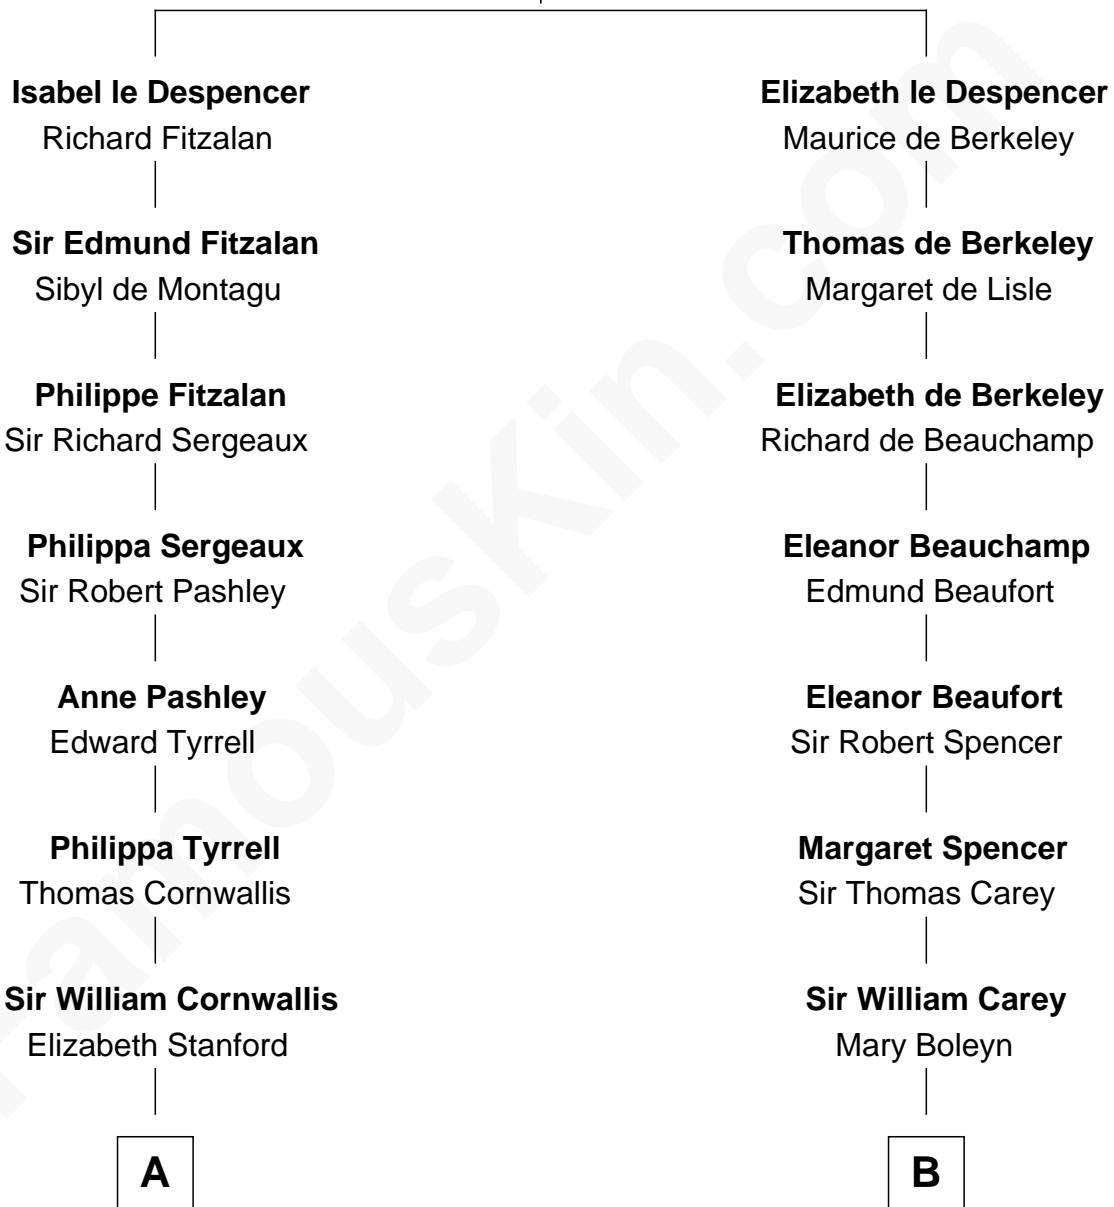

**FamousKin.com**  
**Relationship Chart of**  
**Ellen Louise (Axson) Wilson**  
*First Lady of President Woodrow Wilson*

19th cousin 1 time removed of

**Nelson Rockefeller**  
*41st U.S. Vice-President*

**Hugh le Despencer**  
 Eleanor de Clare

**C**

**Rebecca Longstreet FitzRandolph**

Rev. Isaac Stockton Keith Axson

**Rev. Samuel Edward Axson**

Margaret Jane Hoyt

**Ellen Louise (Axson) Wilson**

*First Lady of Woodrow Wilson*

**D**

**William Avery Rockefeller**

Eliza Davison

**John Davison Rockefeller**

Laura Celestia Spelman

**John Davison Rockefeller**

Abby Greene Aldrich

**Nelson Rockefeller**

*41st U.S. Vice-President*

FamousKin.com