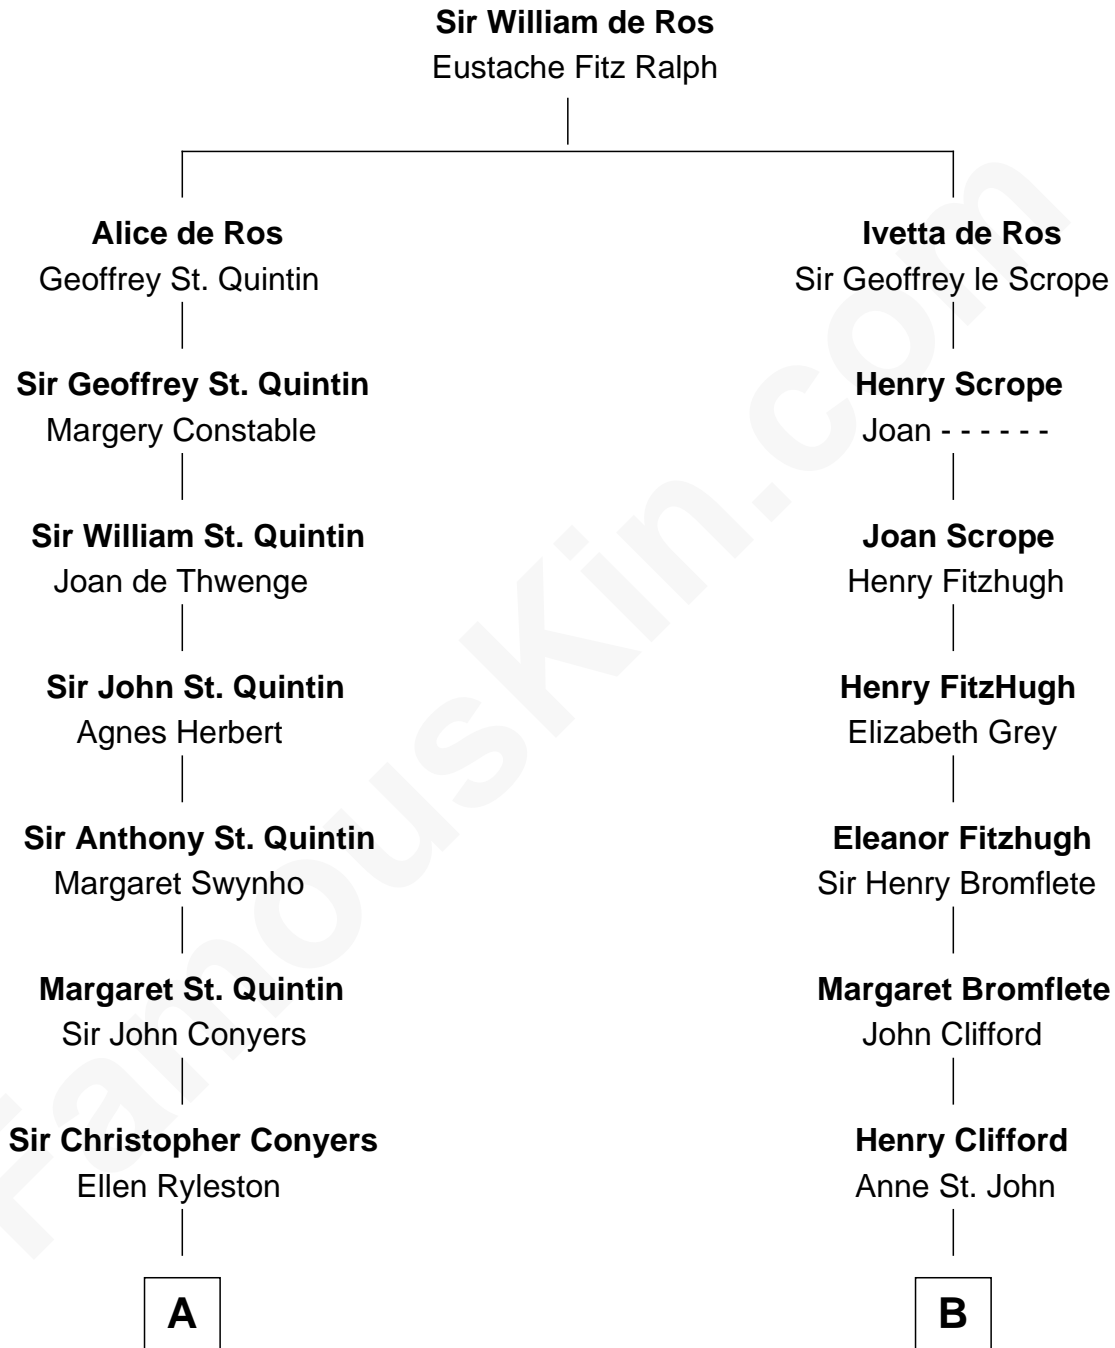

FamousKin.com
Relationship Chart of
Ellen Louise (Axson) Wilson
First Lady of President Woodrow Wilson

19th cousin 2 times removed of
Camilla Parker Bowles
Queen Consort of the United Kingdom

C

Rebecca Longstreet FitzRandolph