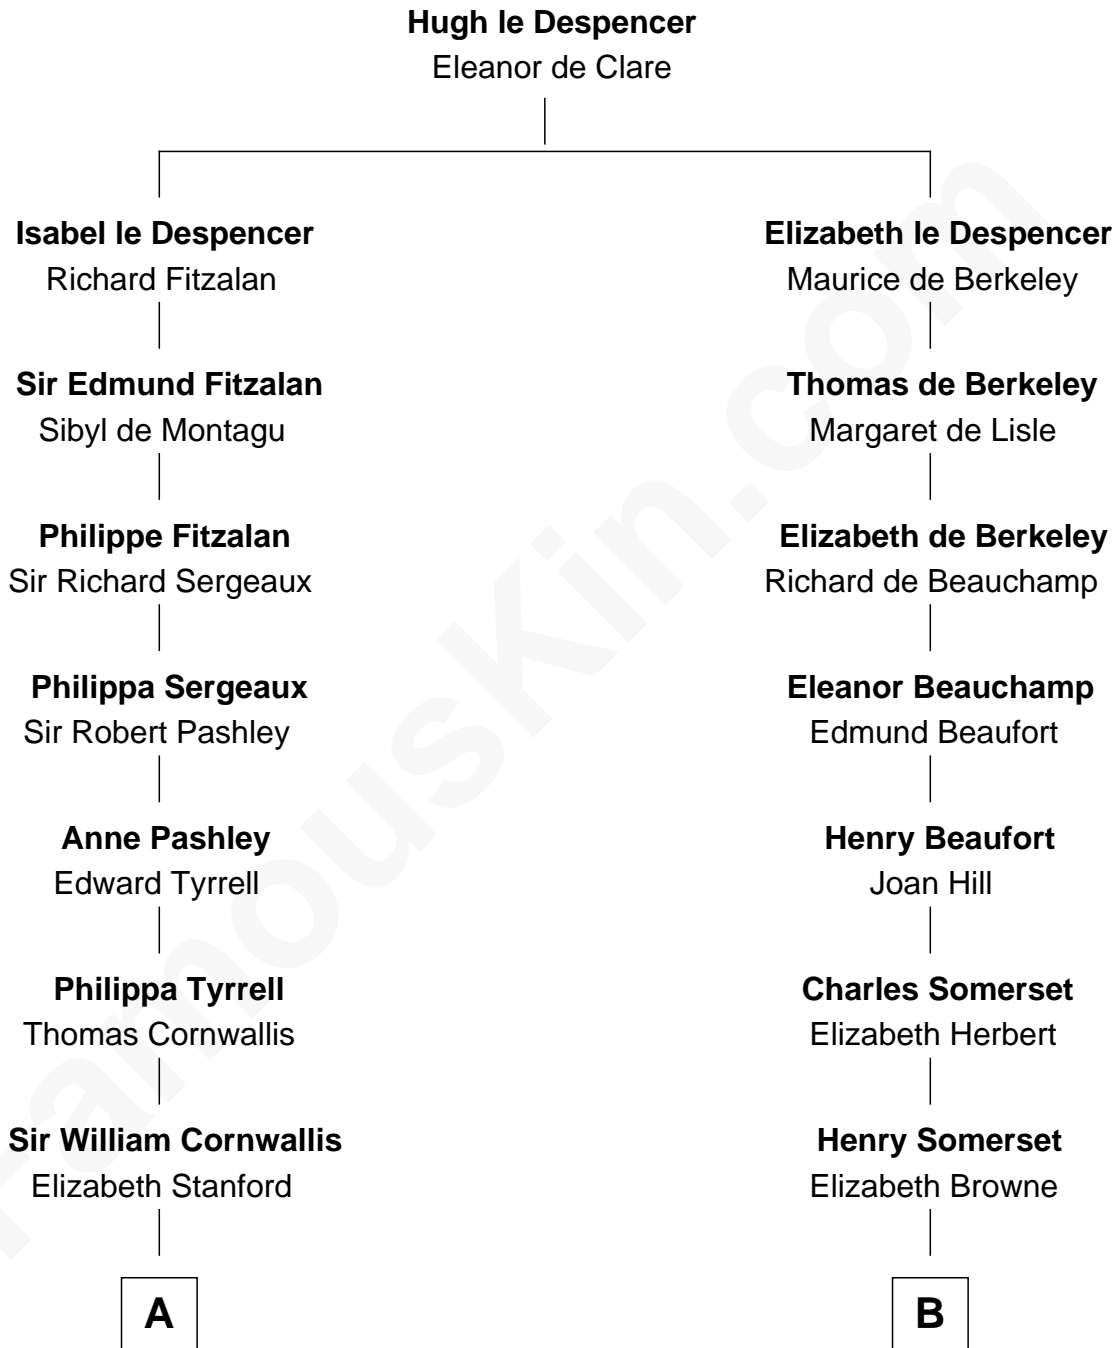

**FamousKin.com**  
**Relationship Chart of**  
**Ellen Louise (Axson) Wilson**  
*First Lady of President Woodrow Wilson*

**19th cousin 1 time removed of**  
**Camilla Parker Bowles**  
*Queen Consort of the United Kingdom*

**C**

**Rebecca Longstreet FitzRandolph**

Rev. Isaac Stockton Keith Axson

**Rev. Samuel Edward Axson**

Margaret Jane Hoyt

**Ellen Louise (Axson) Wilson**

*First Lady of Woodrow Wilson*

**D**