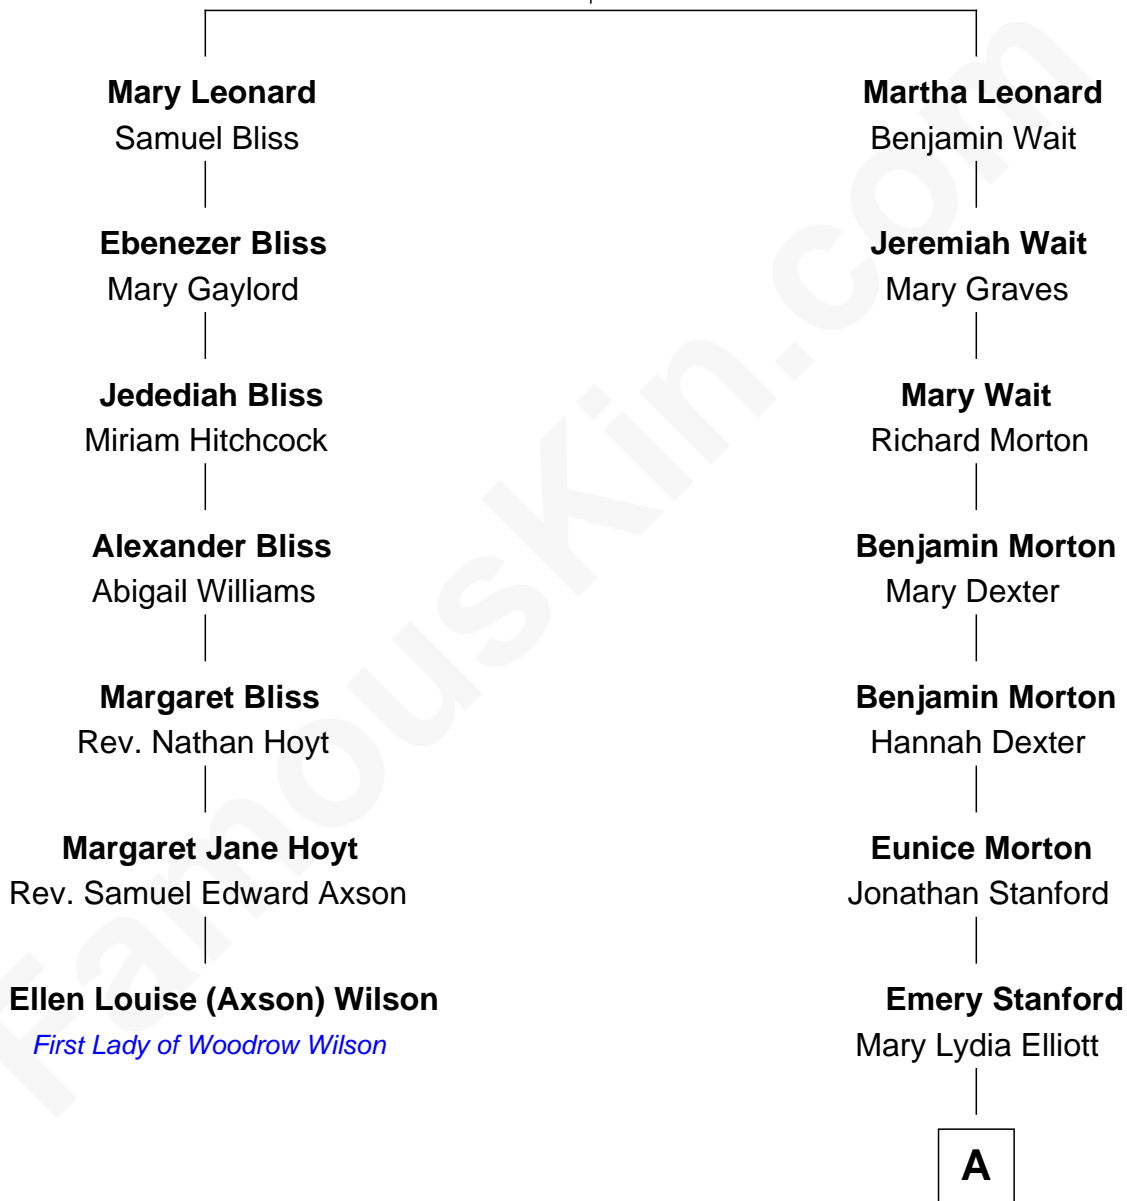

FamousKin.com
Relationship Chart of
Ellen Louise (Axson) Wilson
First Lady of President Woodrow Wilson

6th cousin 4 times removed of

Raquel Welch
Movie Actress

John Leonard
 Sarah Heald

A

—
Sarah Mehitable Stanford

Justin Smith Hall

—
Emery Stanford Hall

Clara Louise Adams

—
Josephine Sarah Hall

Armando Carlos Tejada

—
Raquel Welch

aka Raquel Welch