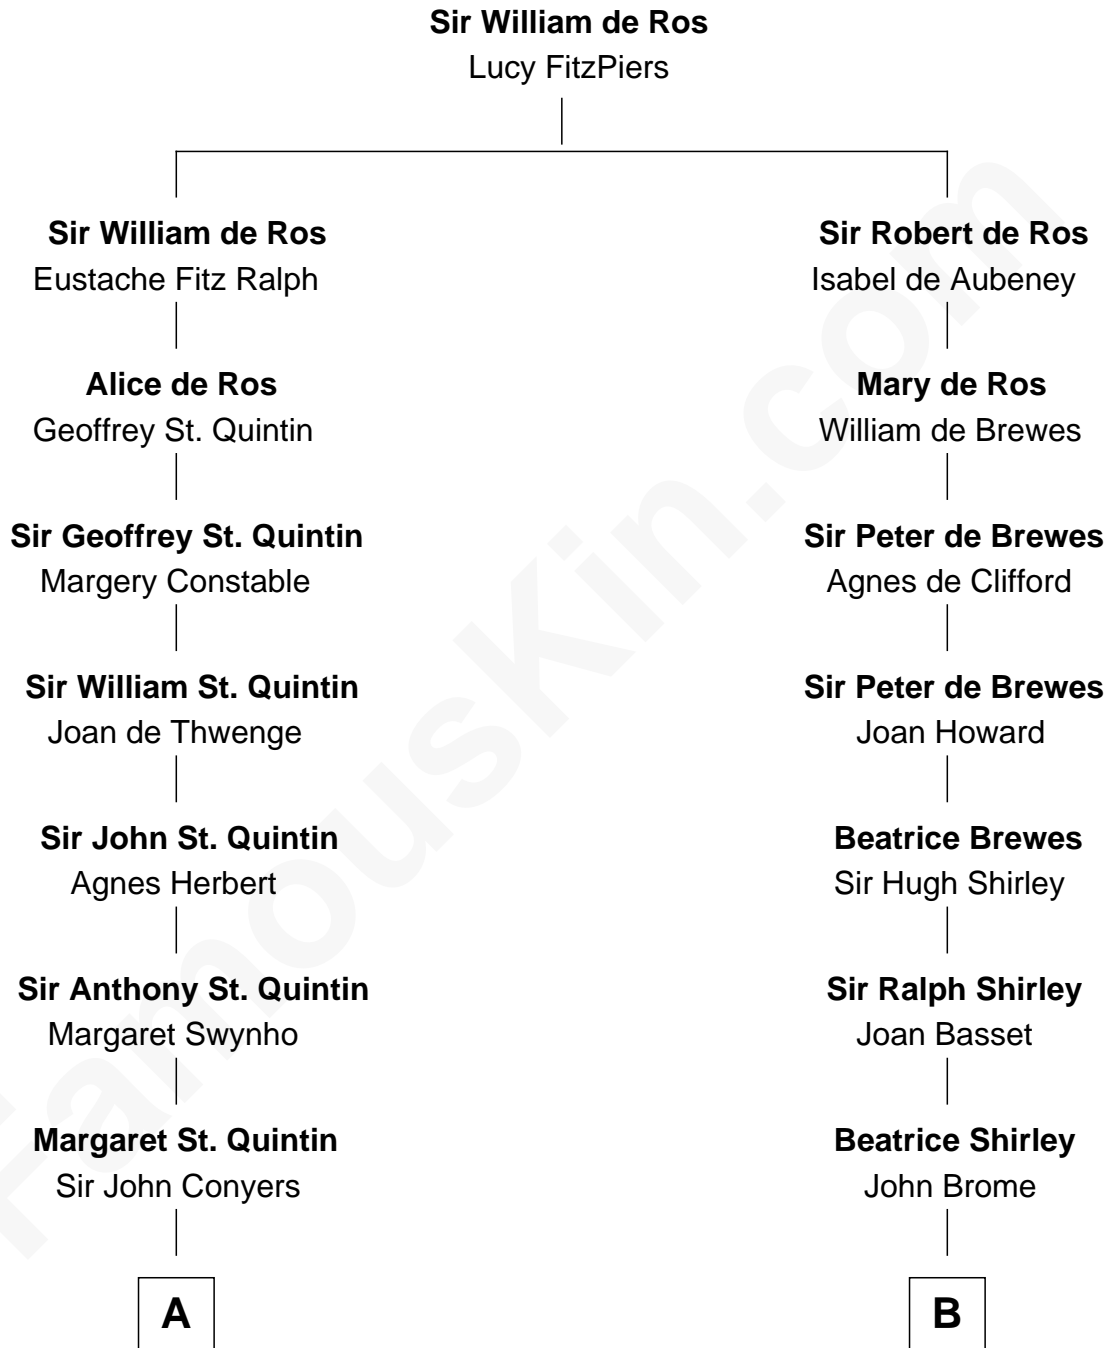

FamousKin.com
Relationship Chart of
Ellen Louise (Axson) Wilson
First Lady of President Woodrow Wilson

20th cousin of
Helen (Herron) Taft
First Lady of President William H. Taft

C

Isaac FitzRandolph
Eleanor Hunter

Rebecca Longstreet FitzRandolph
Rev. Isaac Stockton Keith Axson

Rev. Samuel Edward Axson
Margaret Jane Hoyt

Ellen Louise (Axson) Wilson
First Lady of Woodrow Wilson

D

Charity Welles
Rev. Isaac Clinton

Maria Clinton
Ela Collins