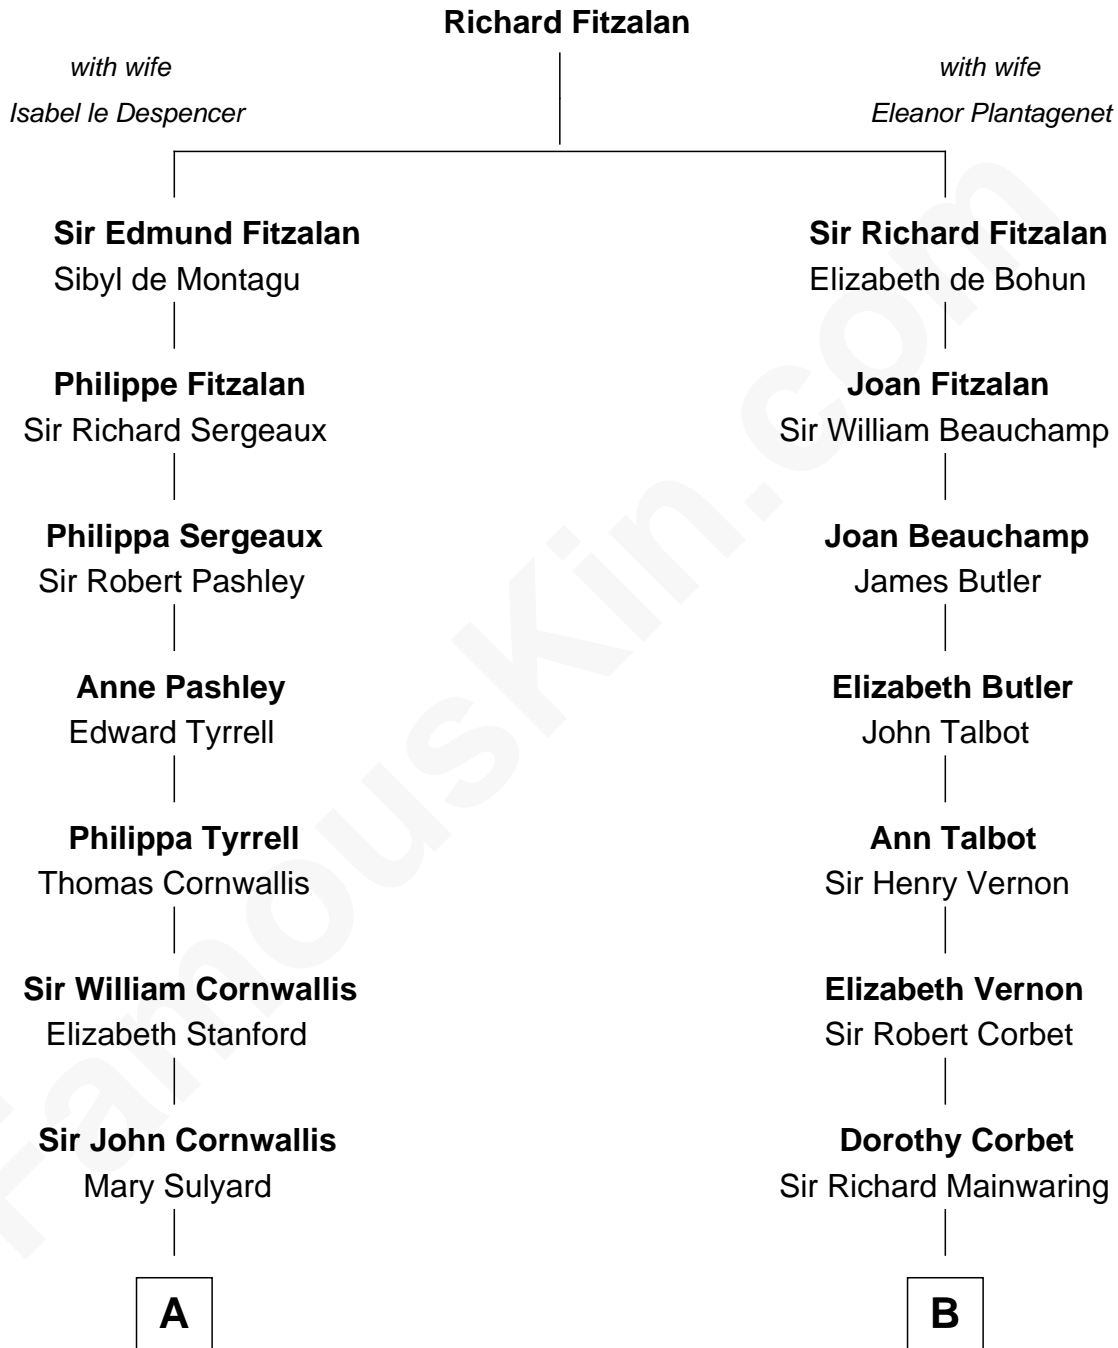

FamousKin.com
Relationship Chart of
Ellen Louise (Axson) Wilson
First Lady of President Woodrow Wilson

17th cousin 1 time removed of

Grover Cleveland
22nd and 24th U.S. President

C

Rev. Samuel Edward Axson

Margaret Jane Hoyt

Ellen Louise (Axson) Wilson

First Lady of Woodrow Wilson

FamousKin.com