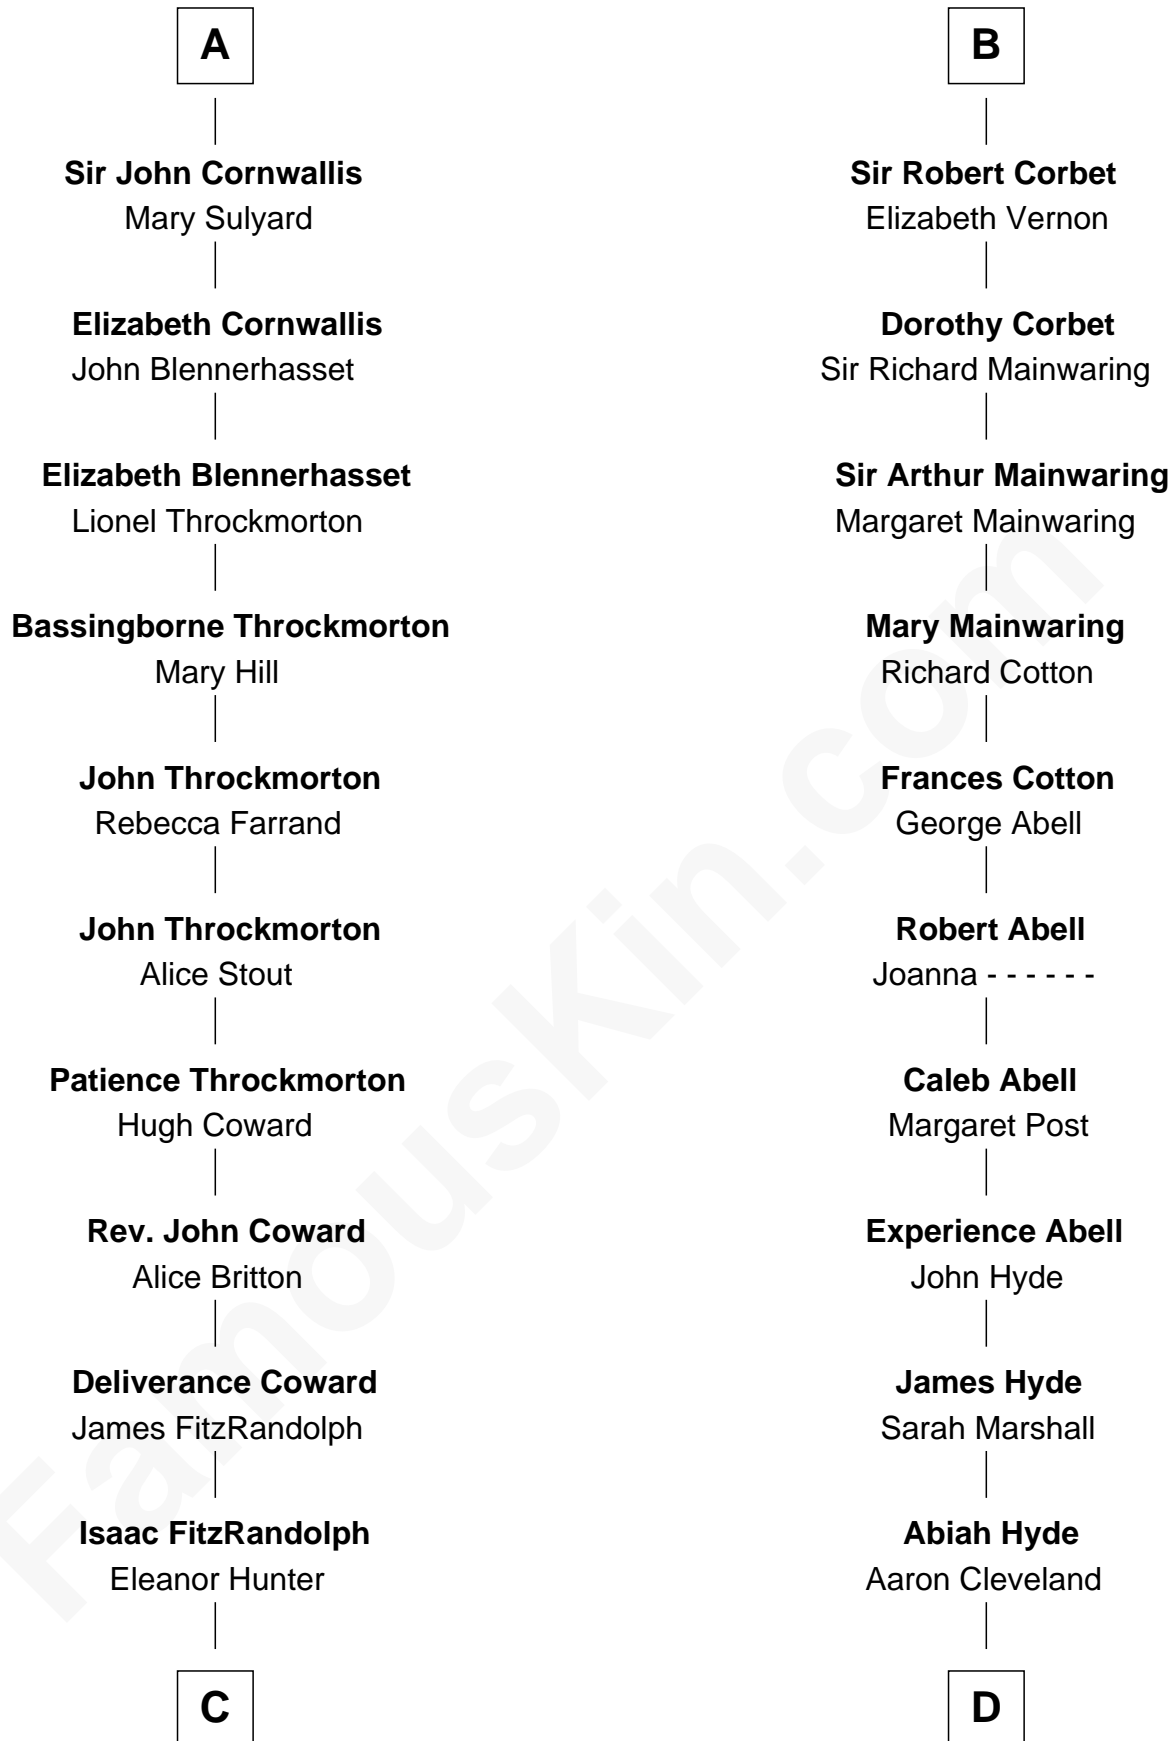

**FamousKin.com**  
**Relationship Chart of**  
**Ellen Louise (Axson) Wilson**  
*First Lady of President Woodrow Wilson*

**19th cousin of**  
**Grover Cleveland**  
*22nd and 24th U.S. President*

**C**

**Rebecca Longstreet FitzRandolph**

Rev. Isaac Stockton Keith Axson

**Rev. Samuel Edward Axson**

Margaret Jane Hoyt

**Ellen Louise (Axson) Wilson**

*First Lady of Woodrow Wilson*

**D**

**William Cleveland**

Margaret Falley

**Rev. Richard Falley Cleveland**

Ann Neal

**Grover Cleveland**

*22nd and 24th U.S. President*

FamousKin.com