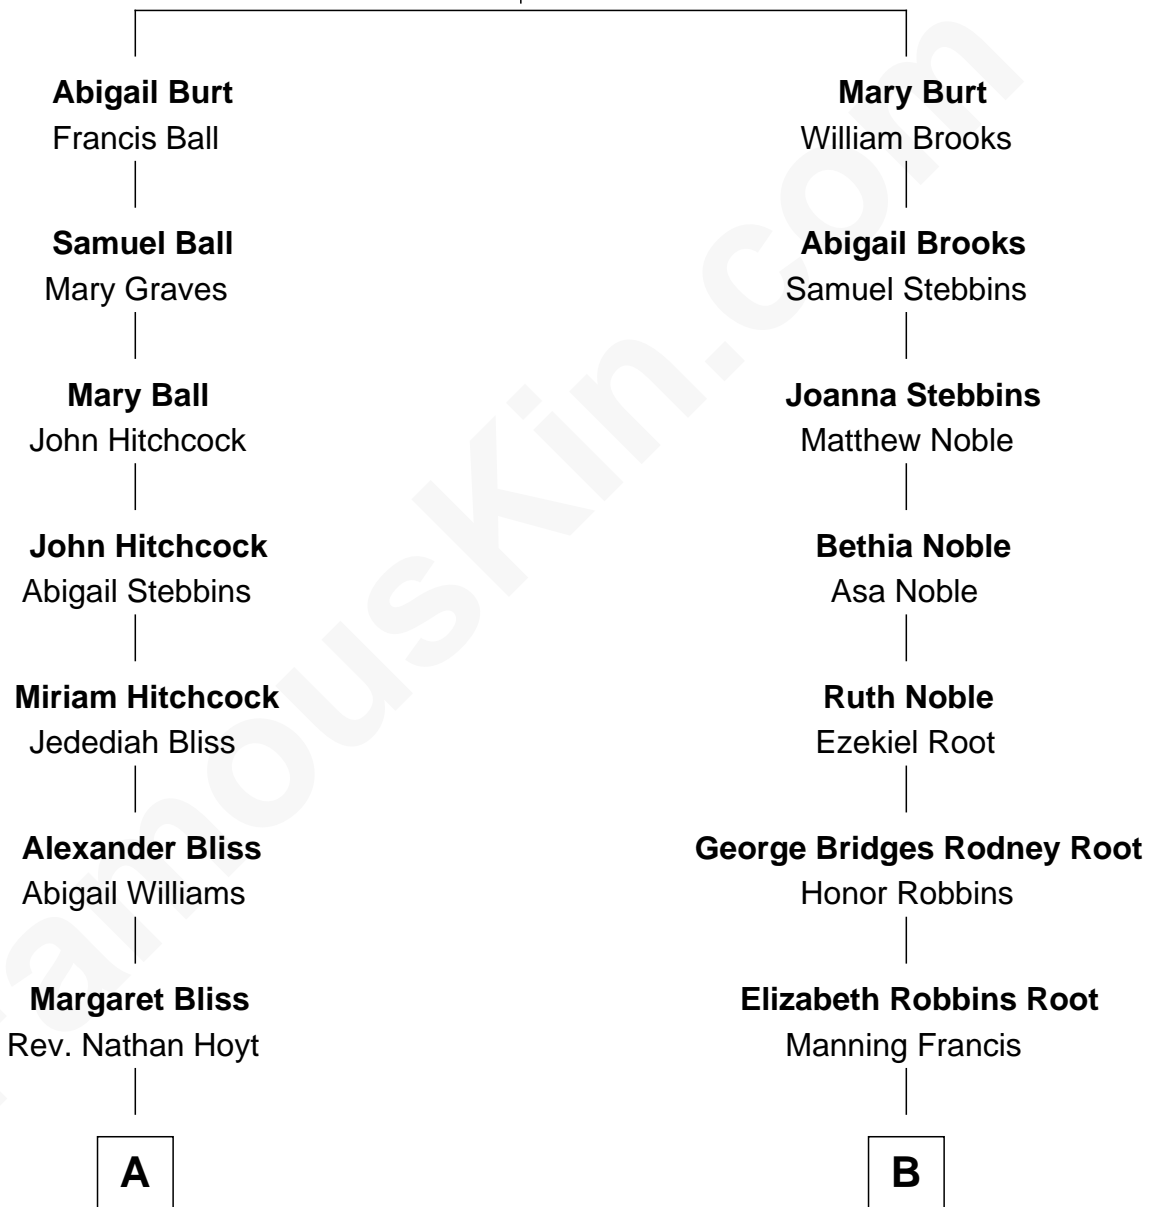

FamousKin.com
Relationship Chart of
Ellen Louise (Axson) Wilson

First Lady of President Woodrow Wilson

8th cousin 2 times removed of

Nancy (Davis) Reagan

First Lady of President Ronald Reagan

Henry Burt
 Eulalia Marche

A

Margaret Jane Hoyt
Rev. Samuel Edward Axson

Ellen Louise (Axson) Wilson
First Lady of Woodrow Wilson

B

Frederick Augustus Francis
Jessie Anne Stevens

Anne Ayers Francis
John Newell Robbins

Kenneth Seymour Robbins
Edith Prescott Lockett

Nancy (Davis) Reagan
First Lady of Ronald Reagan

FamousKin.com