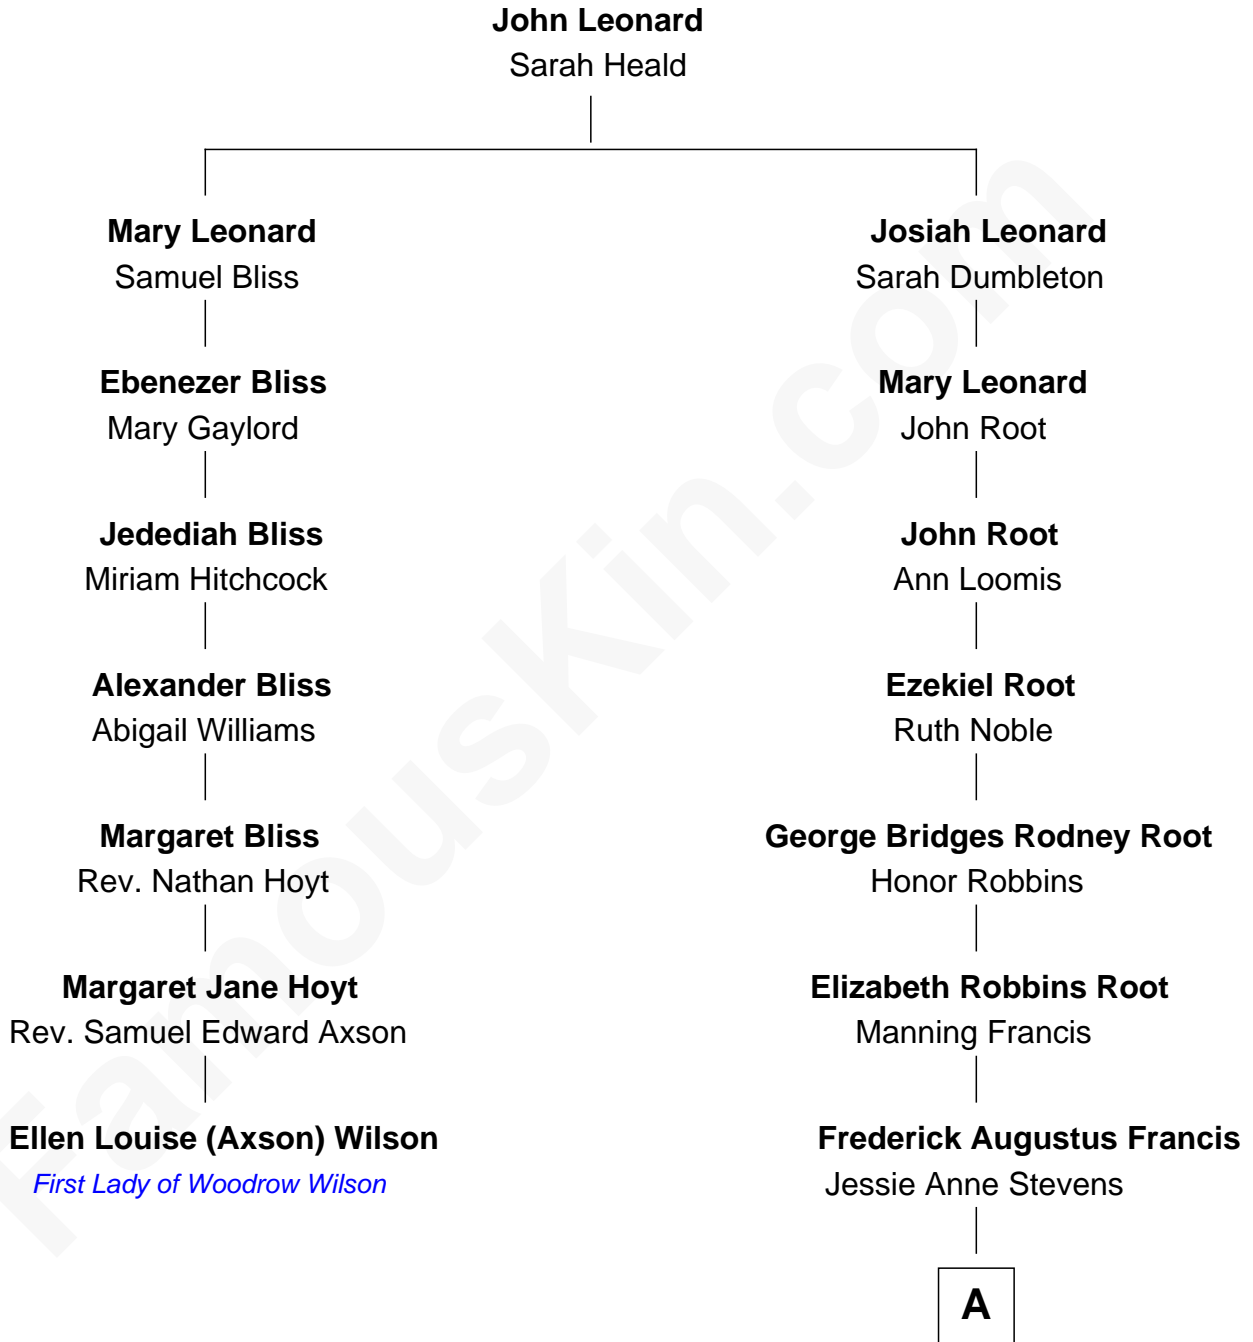

FamousKin.com
Relationship Chart of
Ellen Louise (Axson) Wilson

First Lady of President Woodrow Wilson

6th cousin 3 times removed of

Nancy (Davis) Reagan

First Lady of President Ronald Reagan

A

Anne Ayers Francis
John Newell Robbins

Kenneth Seymour Robbins
Edith Prescott Lockett

Nancy (Davis) Reagan
First Lady of Ronald Reagan

FamousKin.com