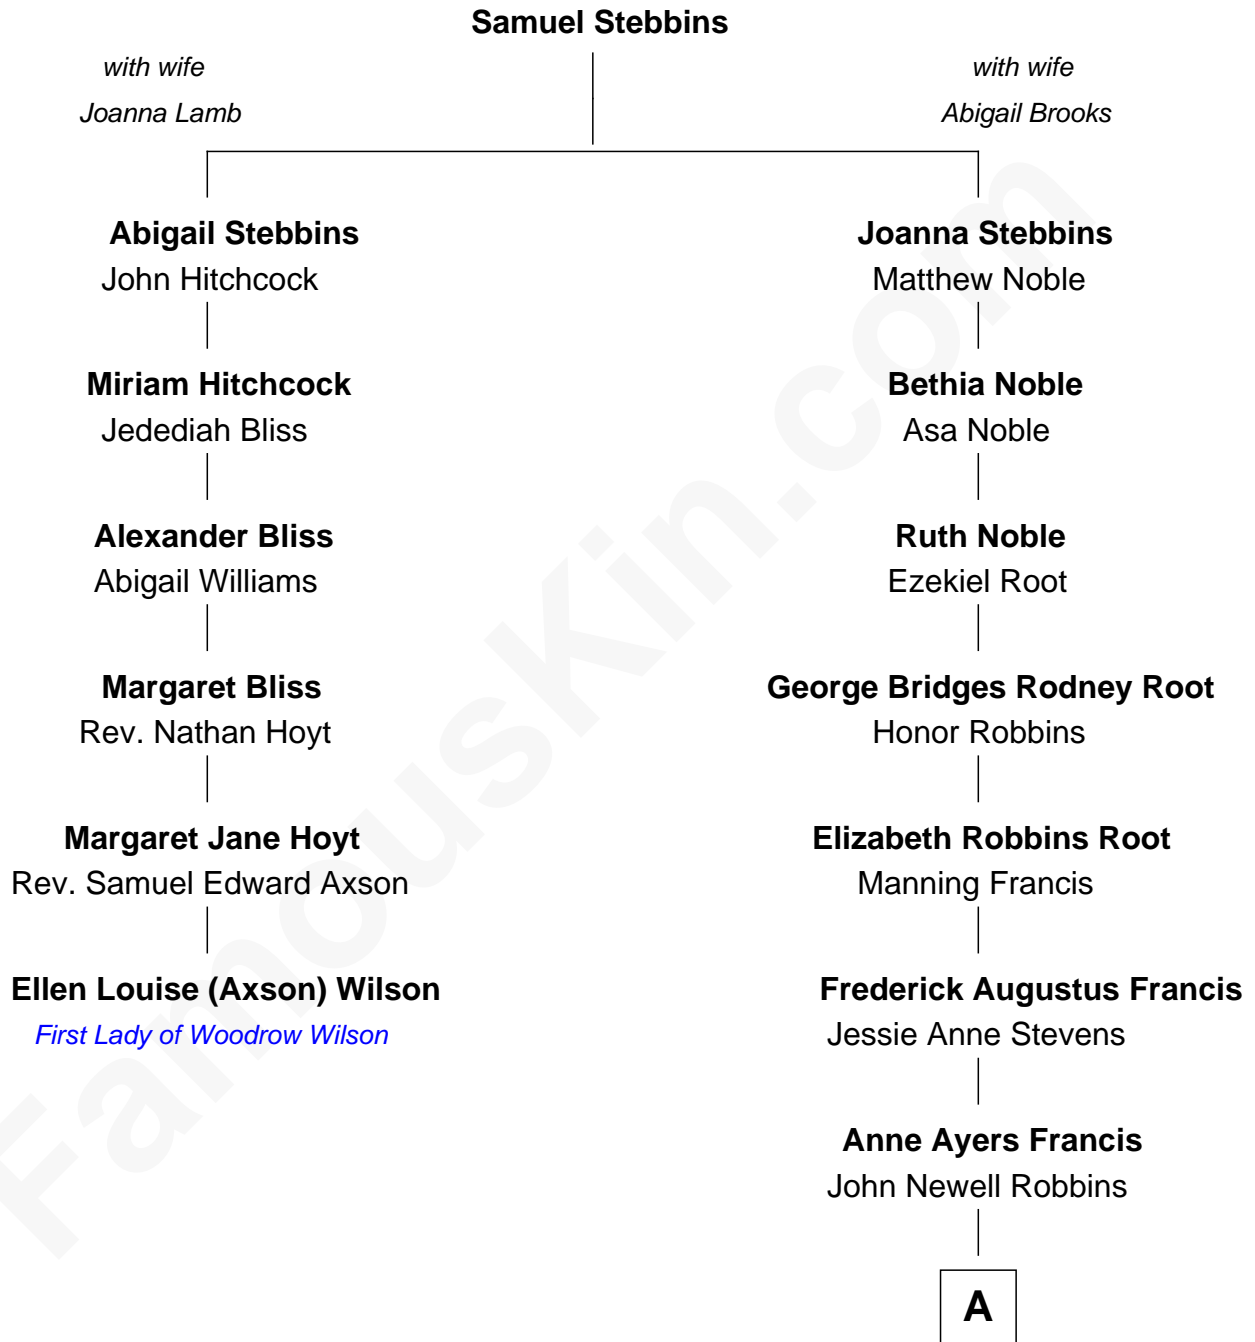

**FamousKin.com**  
**Relationship Chart of**  
**Ellen Louise (Axson) Wilson**  
*First Lady of President Woodrow Wilson*

**5th cousin 3 times removed of**  
**Nancy (Davis) Reagan**  
*First Lady of President Ronald Reagan*

**A**

—  
**Kenneth Seymour Robbins**

Edith Prescott Lockett

—  
**Nancy (Davis) Reagan**

*First Lady of Ronald Reagan*

FamousKin.com