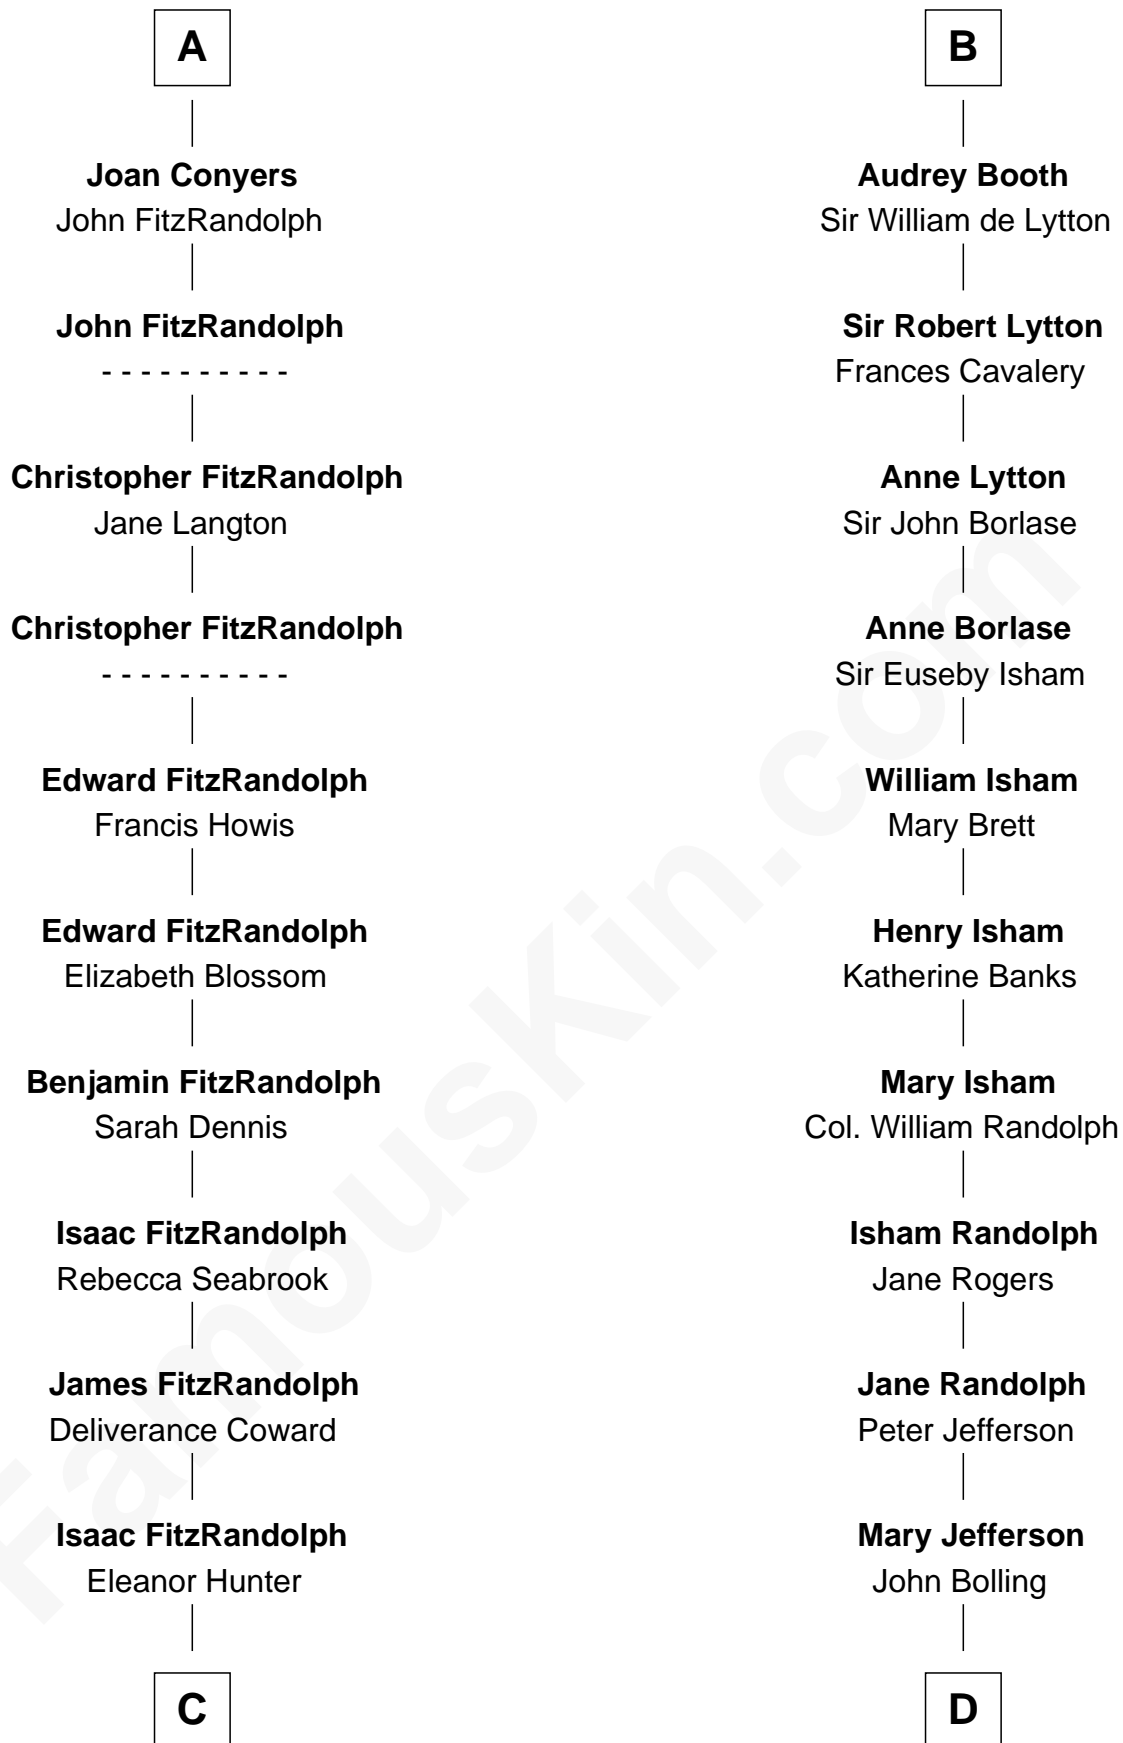

FamousKin.com
Relationship Chart of
Ellen Louise (Axson) Wilson

First Lady of President Woodrow Wilson

19th cousin 1 time removed of

Edith (Bolling) Wilson

First Lady of President Woodrow Wilson

Sir William de Ros
 Eustache Fitz Ralph

C

Rebecca Longstreet FitzRandolph

Rev. Isaac Stockton Keith Axson

Rev. Samuel Edward Axson

Margaret Jane Hoyt

Ellen Louise (Axson) Wilson

First Lady of Woodrow Wilson

D