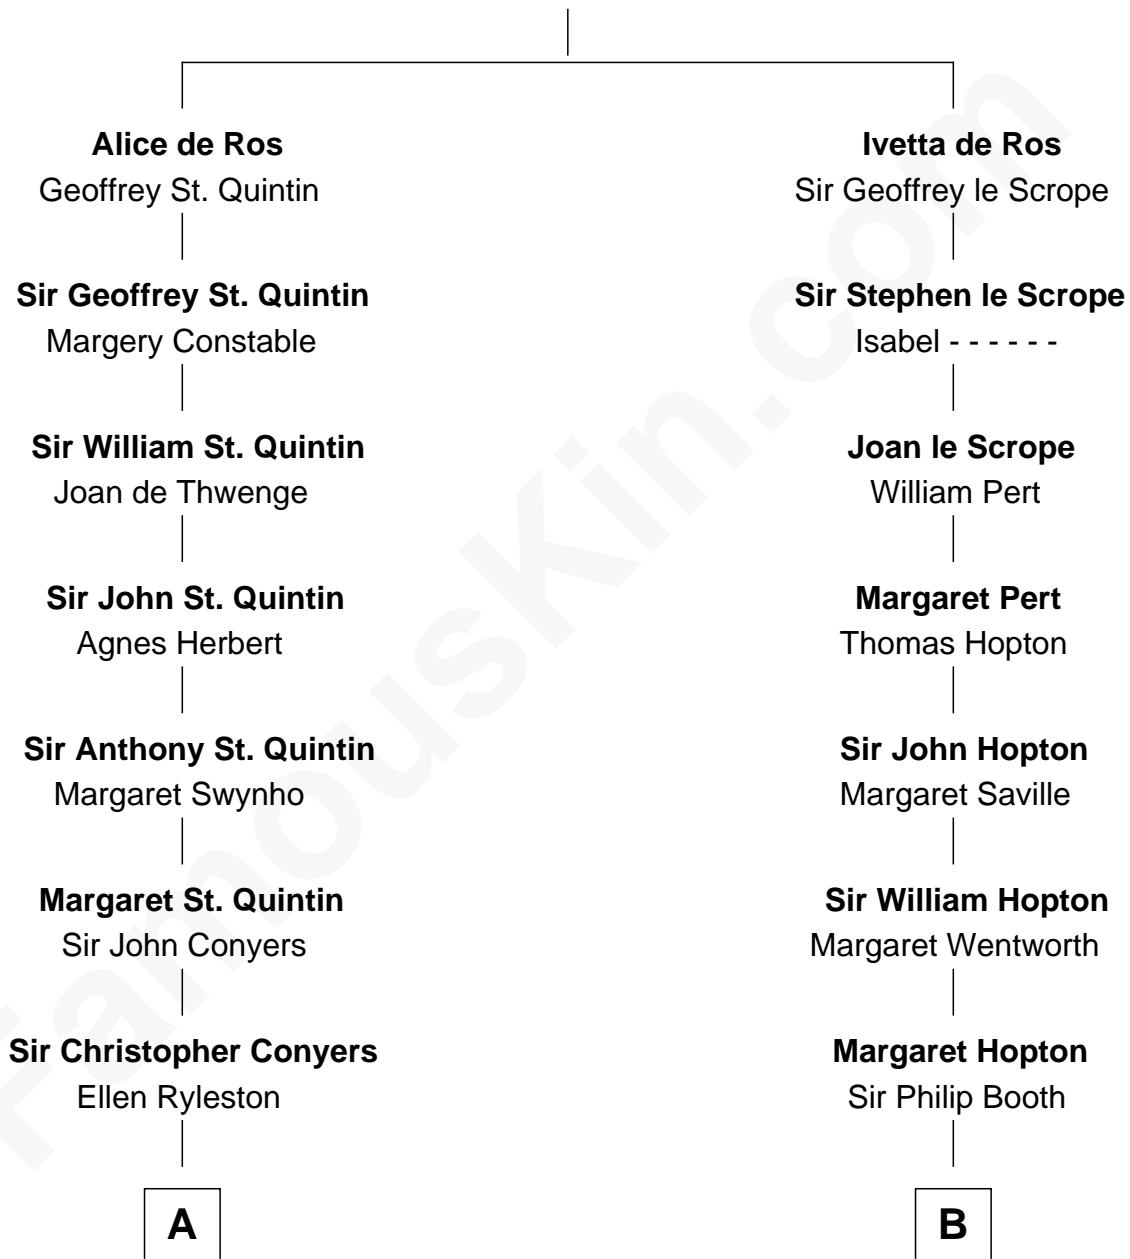

FamousKin.com
Relationship Chart of
Ellen Louise (Axson) Wilson

First Lady of President Woodrow Wilson

19th cousin 1 time removed of

Edith (Bolling) Wilson

First Lady of President Woodrow Wilson

Sir William de Ros
 Eustache Fitz Ralph

C

Rebecca Longstreet FitzRandolph

Rev. Isaac Stockton Keith Axson

Rev. Samuel Edward Axson

Margaret Jane Hoyt

Ellen Louise (Axson) Wilson

First Lady of Woodrow Wilson

D