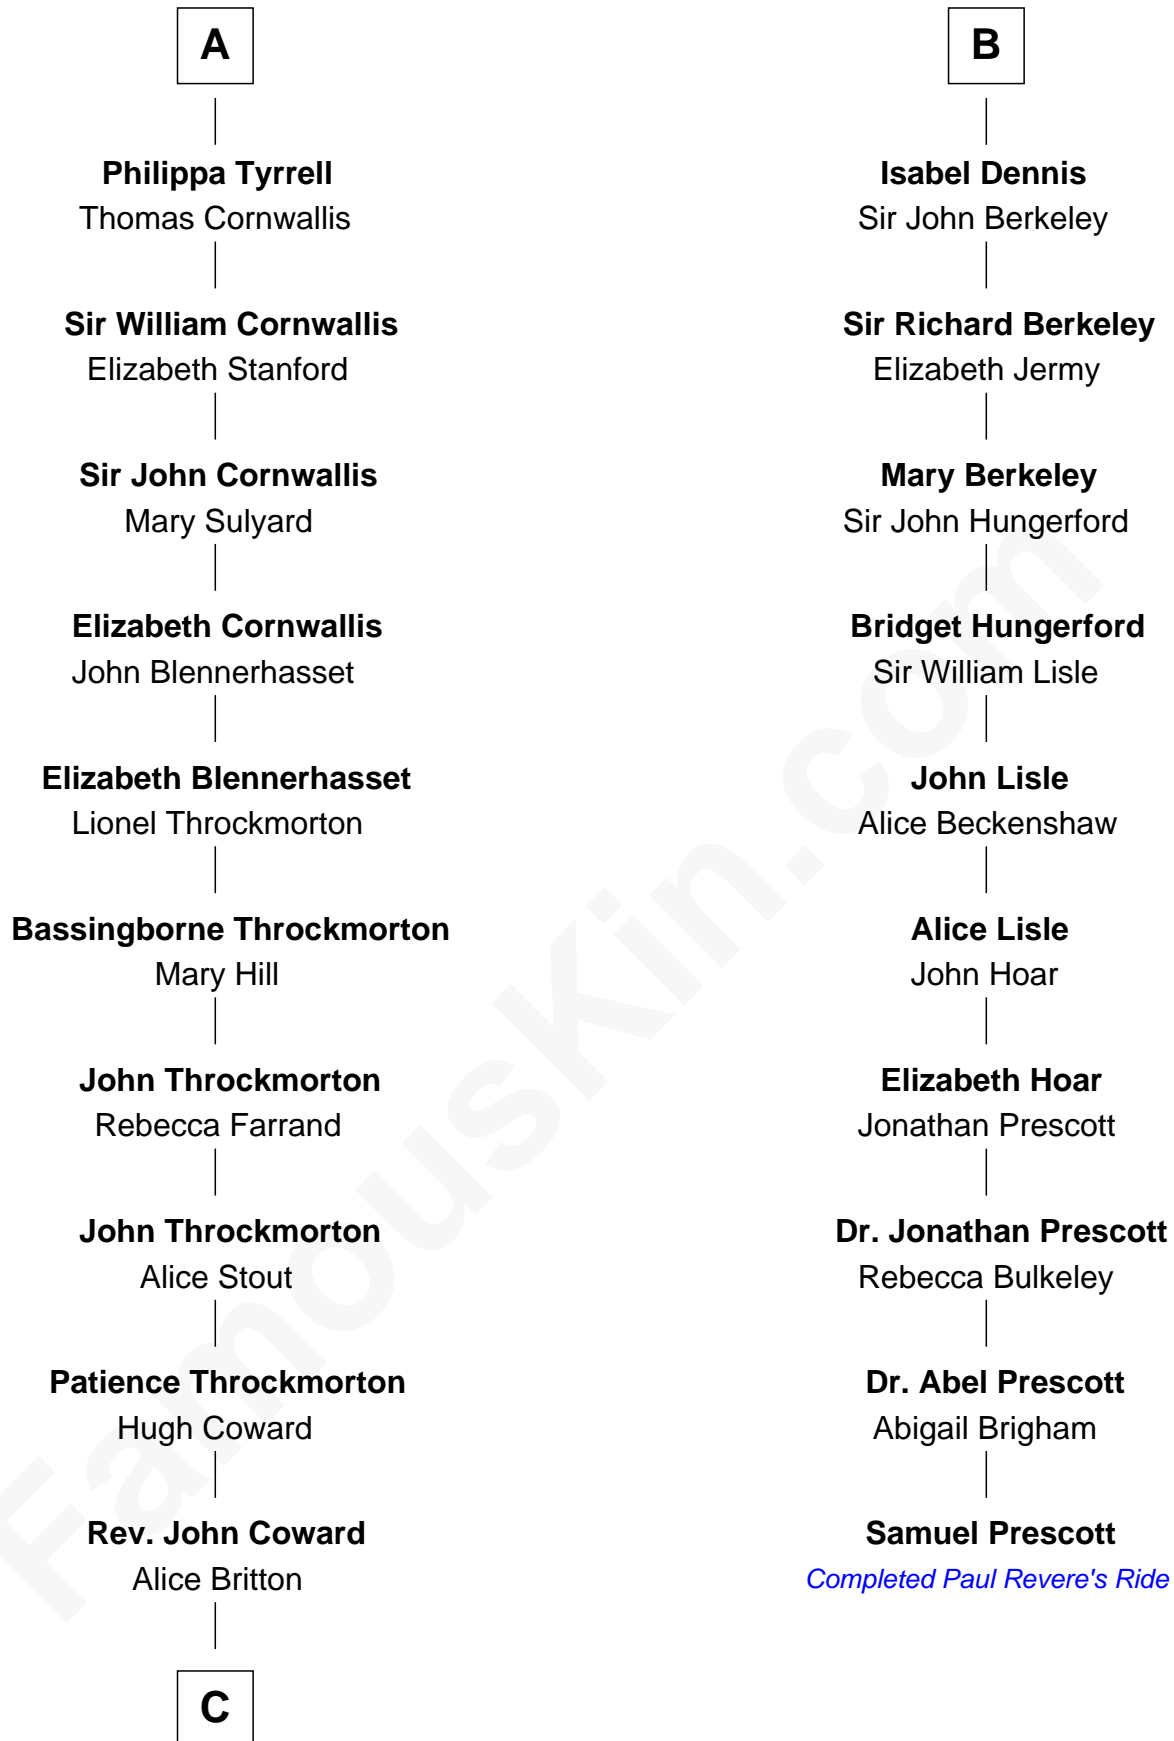

FamousKin.com
Relationship Chart of
Ellen Louise (Axson) Wilson
First Lady of President Woodrow Wilson
 16th cousin 5 times removed of
Samuel Prescott
Completed Paul Revere's Midnight Ride

C

Deliverance Coward

James FitzRandolph

Isaac FitzRandolph

Eleanor Hunter

Rebecca Longstreet FitzRandolph

Rev. Isaac Stockton Keith Axson

Rev. Samuel Edward Axson

Margaret Jane Hoyt

Ellen Louise (Axson) Wilson

First Lady of Woodrow Wilson