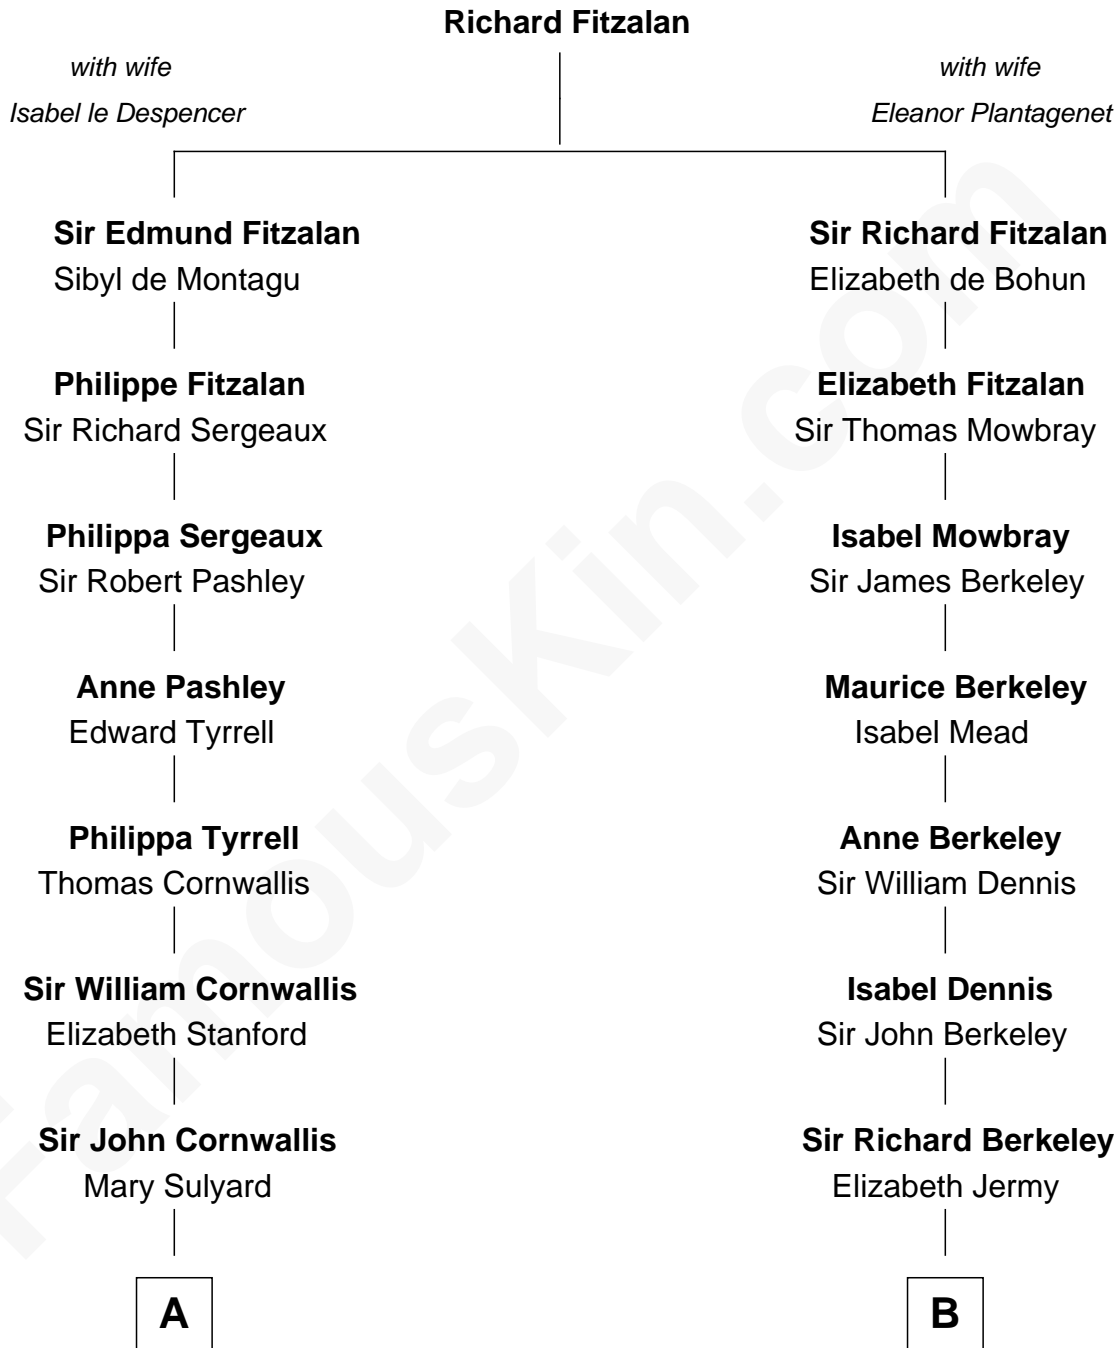

FamousKin.com
Relationship Chart of
Ellen Louise (Axson) Wilson
First Lady of President Woodrow Wilson

14th cousin 4 times removed of
Samuel Prescott
Completed Paul Revere's Midnight Ride

C

Rev. Samuel Edward Axson

Margaret Jane Hoyt

Ellen Louise (Axson) Wilson

First Lady of Woodrow Wilson

FamousKin.com