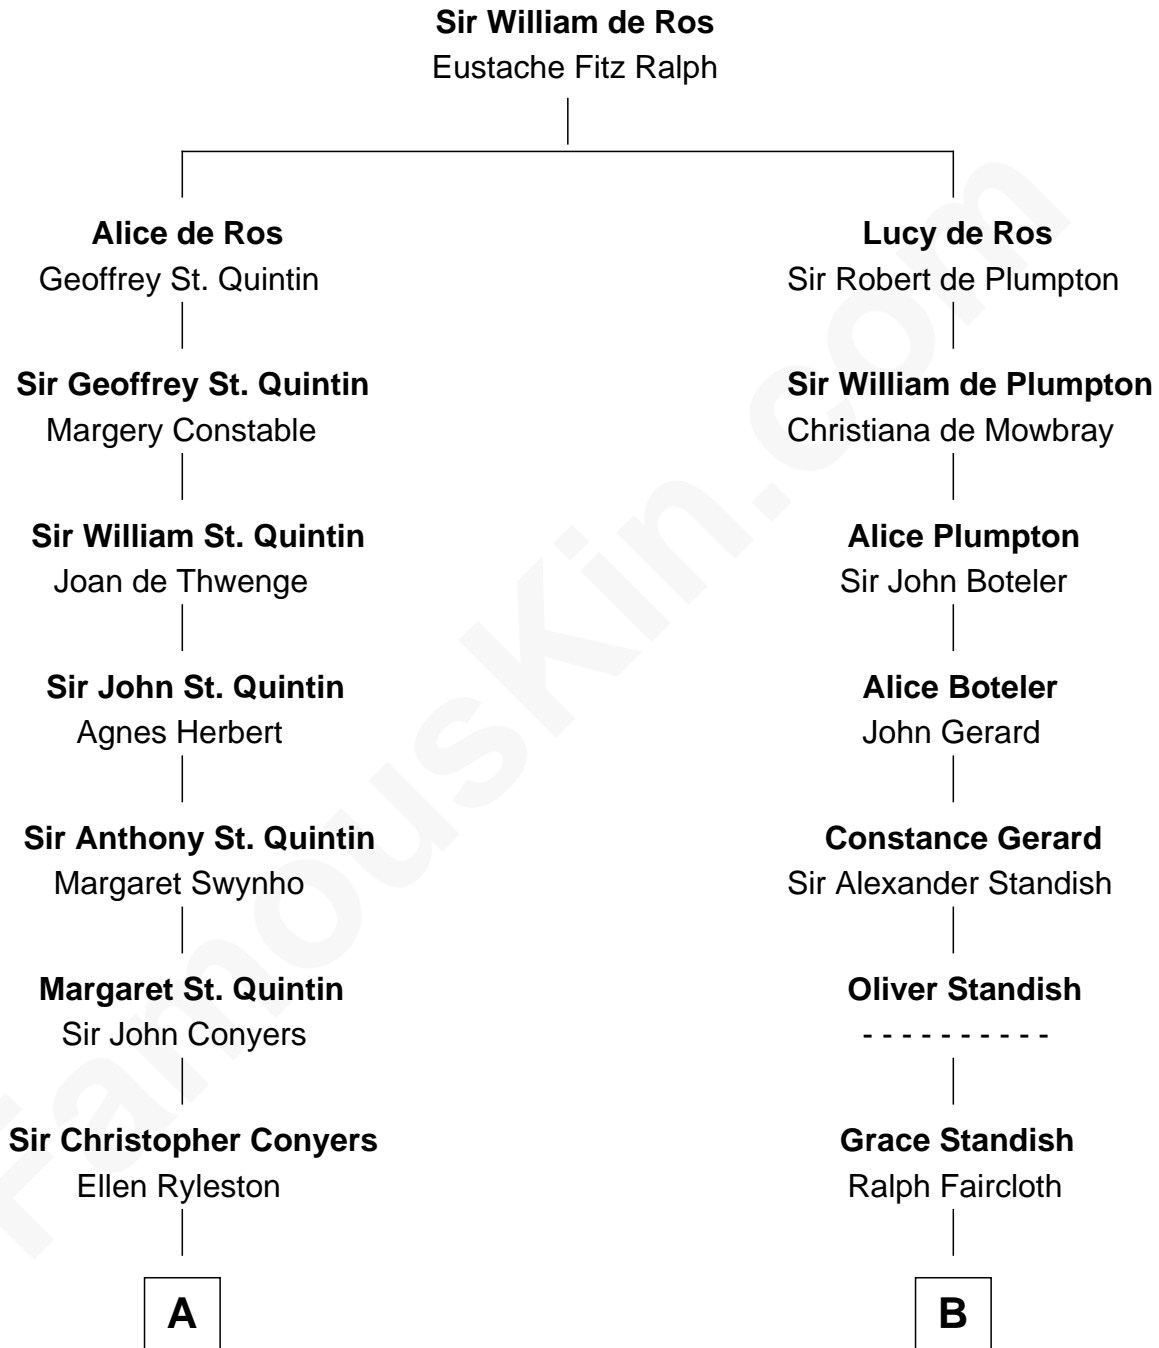

FamousKin.com

Relationship Chart of Ellen Louise (Axson) Wilson

First Lady of President Woodrow Wilson

15th cousin 4 times removed of

Samuel Prescott

Completed Paul Revere's Midnight Ride

C

Rebecca Longstreet FitzRandolph

Rev. Isaac Stockton Keith Axson

Rev. Samuel Edward Axson

Margaret Jane Hoyt

Ellen Louise (Axson) Wilson

First Lady of Woodrow Wilson

FamousKin.com