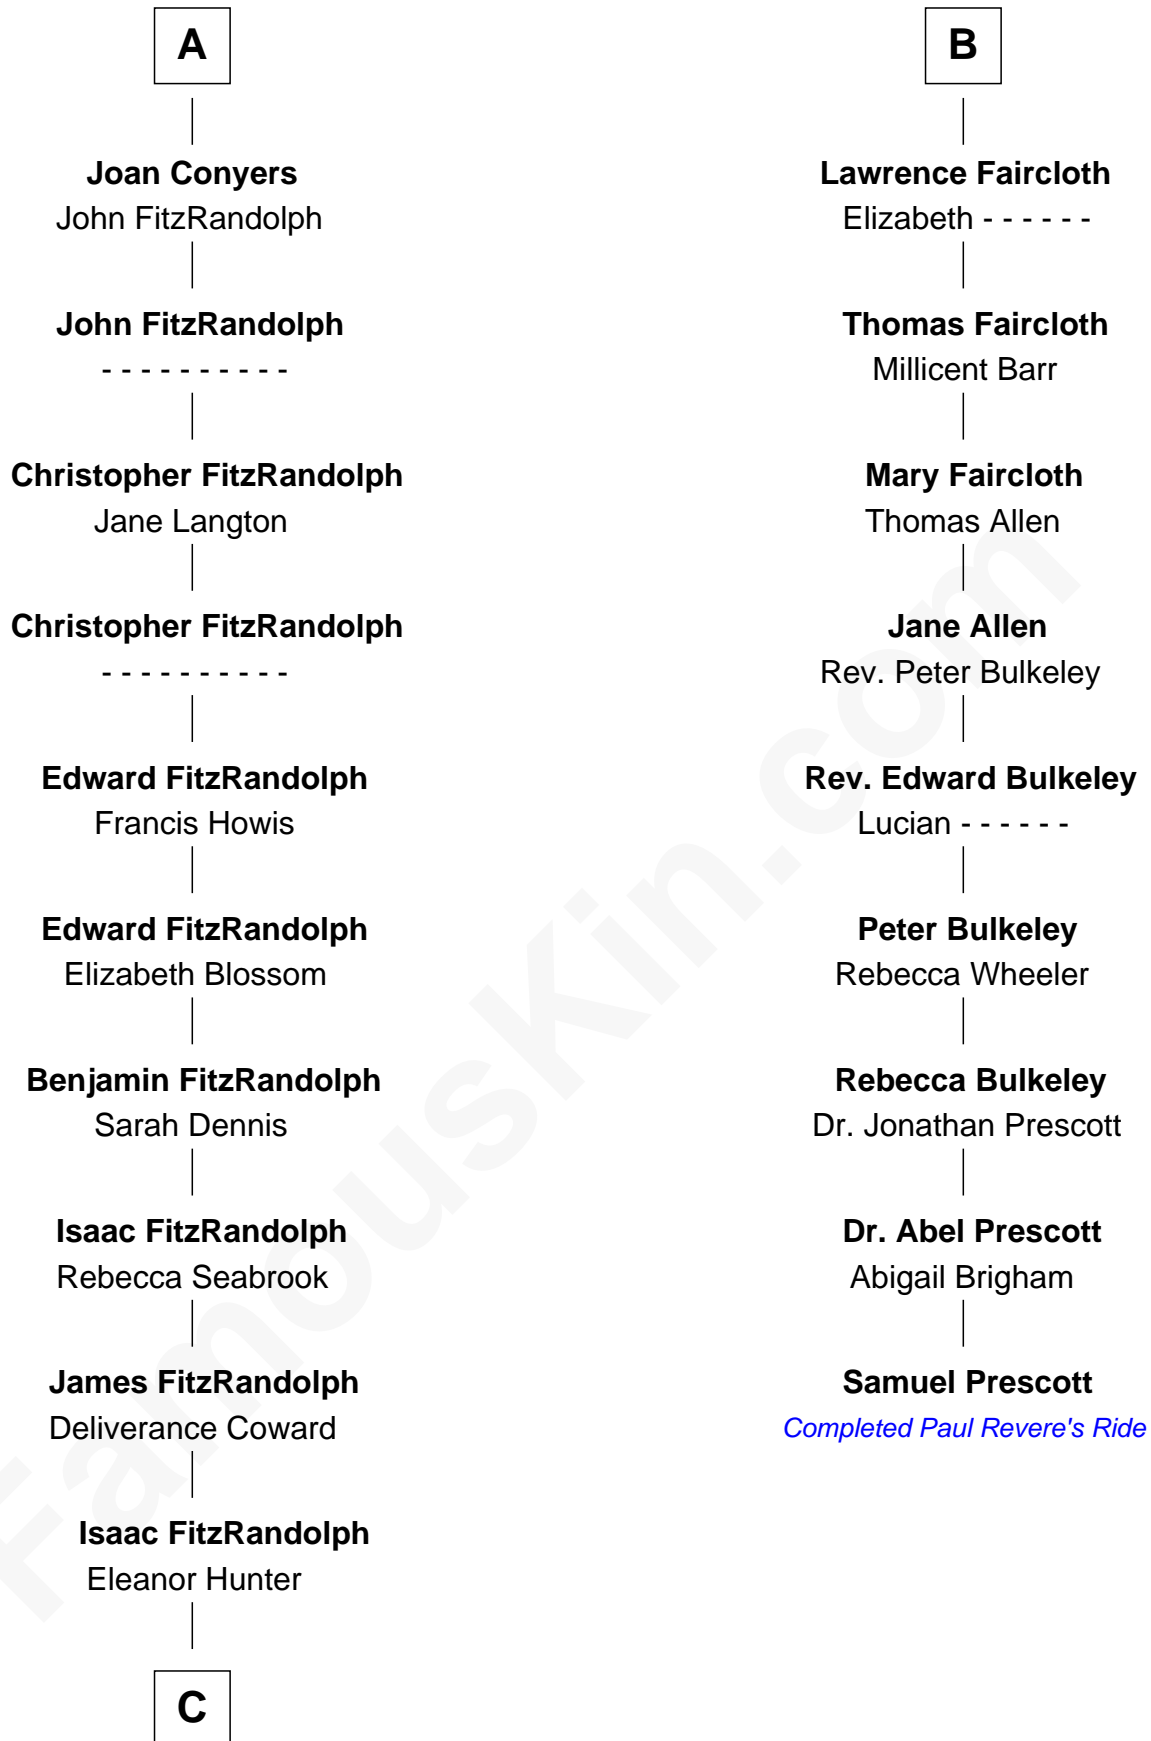

FamousKin.com

Relationship Chart of Ellen Louise (Axson) Wilson

First Lady of President Woodrow Wilson

15th cousin 4 times removed of

Samuel Prescott

Completed Paul Revere's Midnight Ride

C

Rebecca Longstreet FitzRandolph

Rev. Isaac Stockton Keith Axson

Rev. Samuel Edward Axson

Margaret Jane Hoyt

Ellen Louise (Axson) Wilson

First Lady of Woodrow Wilson

FamousKin.com