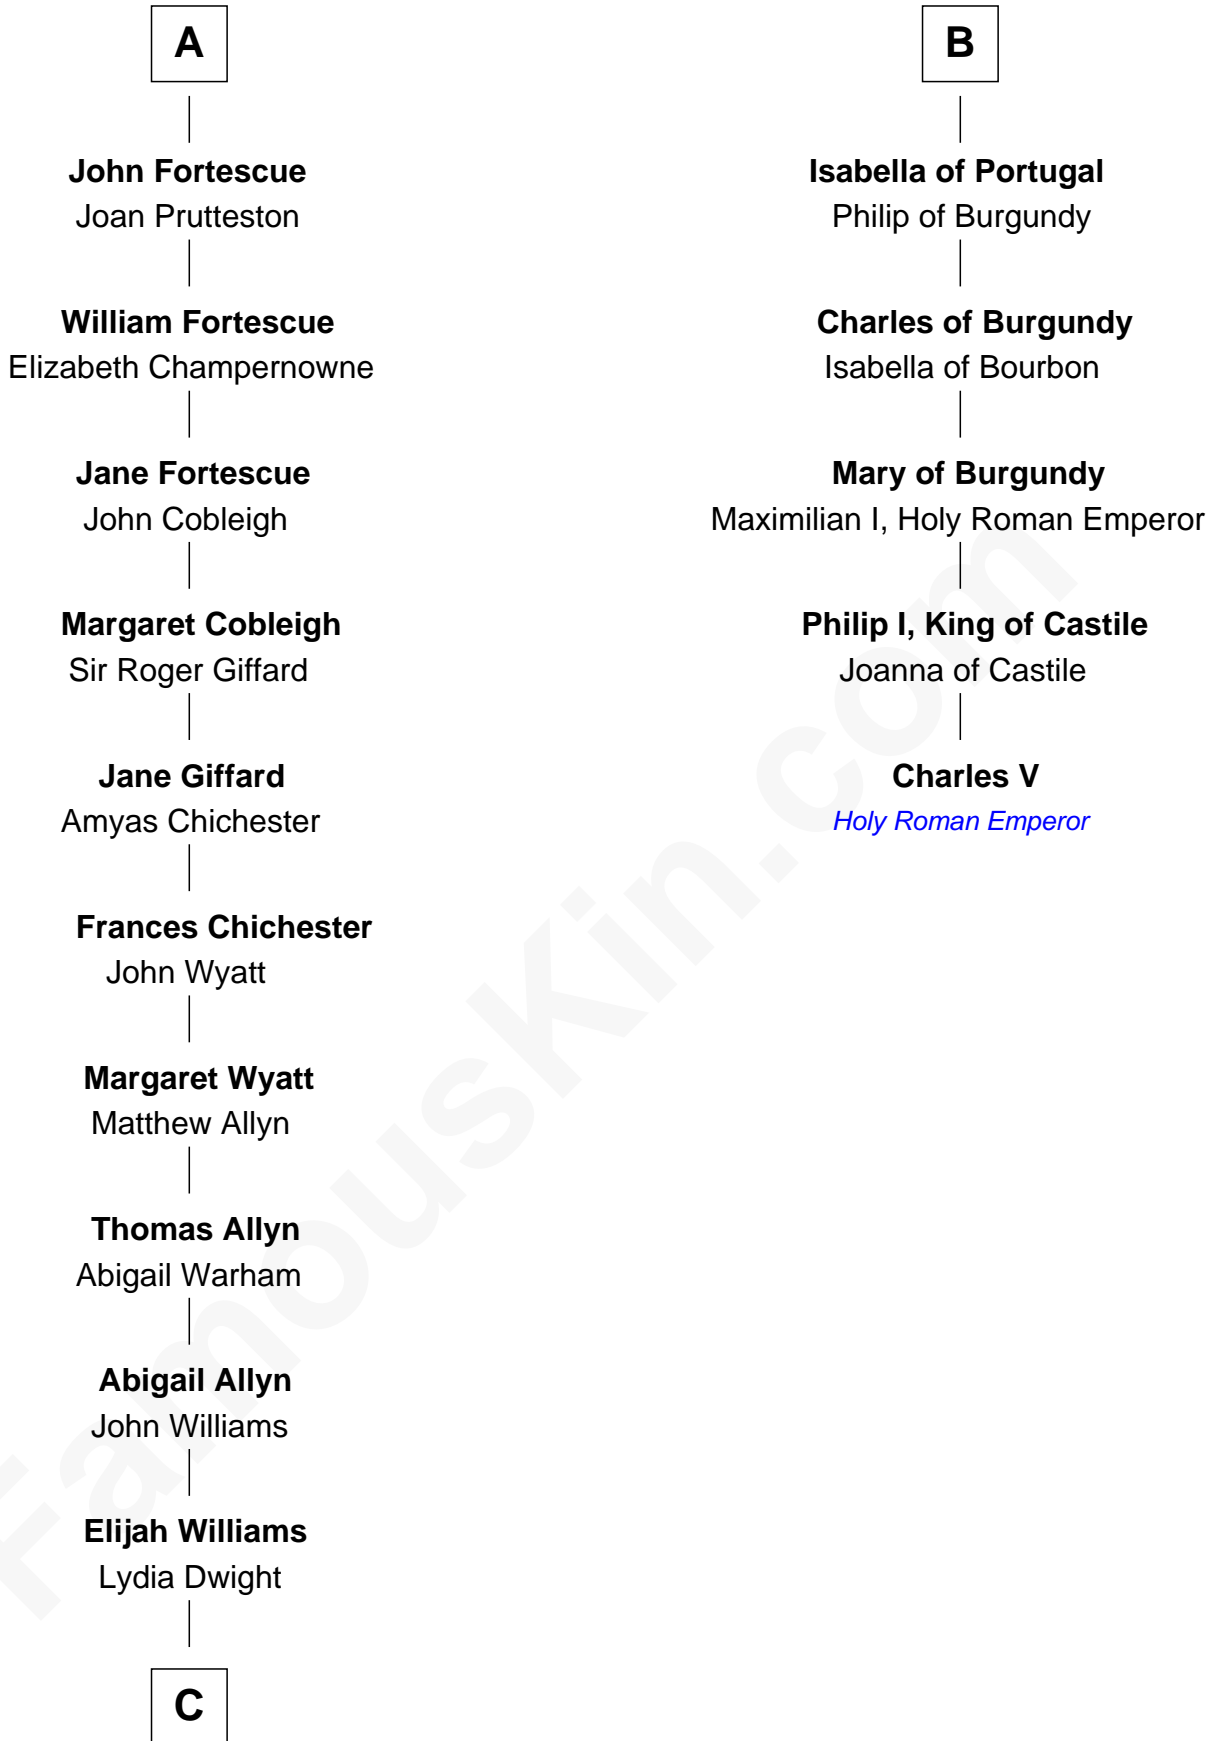

FamousKin.com
Relationship Chart of
Ellen Louise (Axson) Wilson
First Lady of President Woodrow Wilson

11th cousin 10 times removed of

Charles V
Holy Roman Emperor

Sir Geoffrey FitzPiers
 Aveline de Clare

Rev. Samuel Edward Axson

Ellen Louise (Axson) Wilson

First Lady of Woodrow Wilson

FamousKin.com