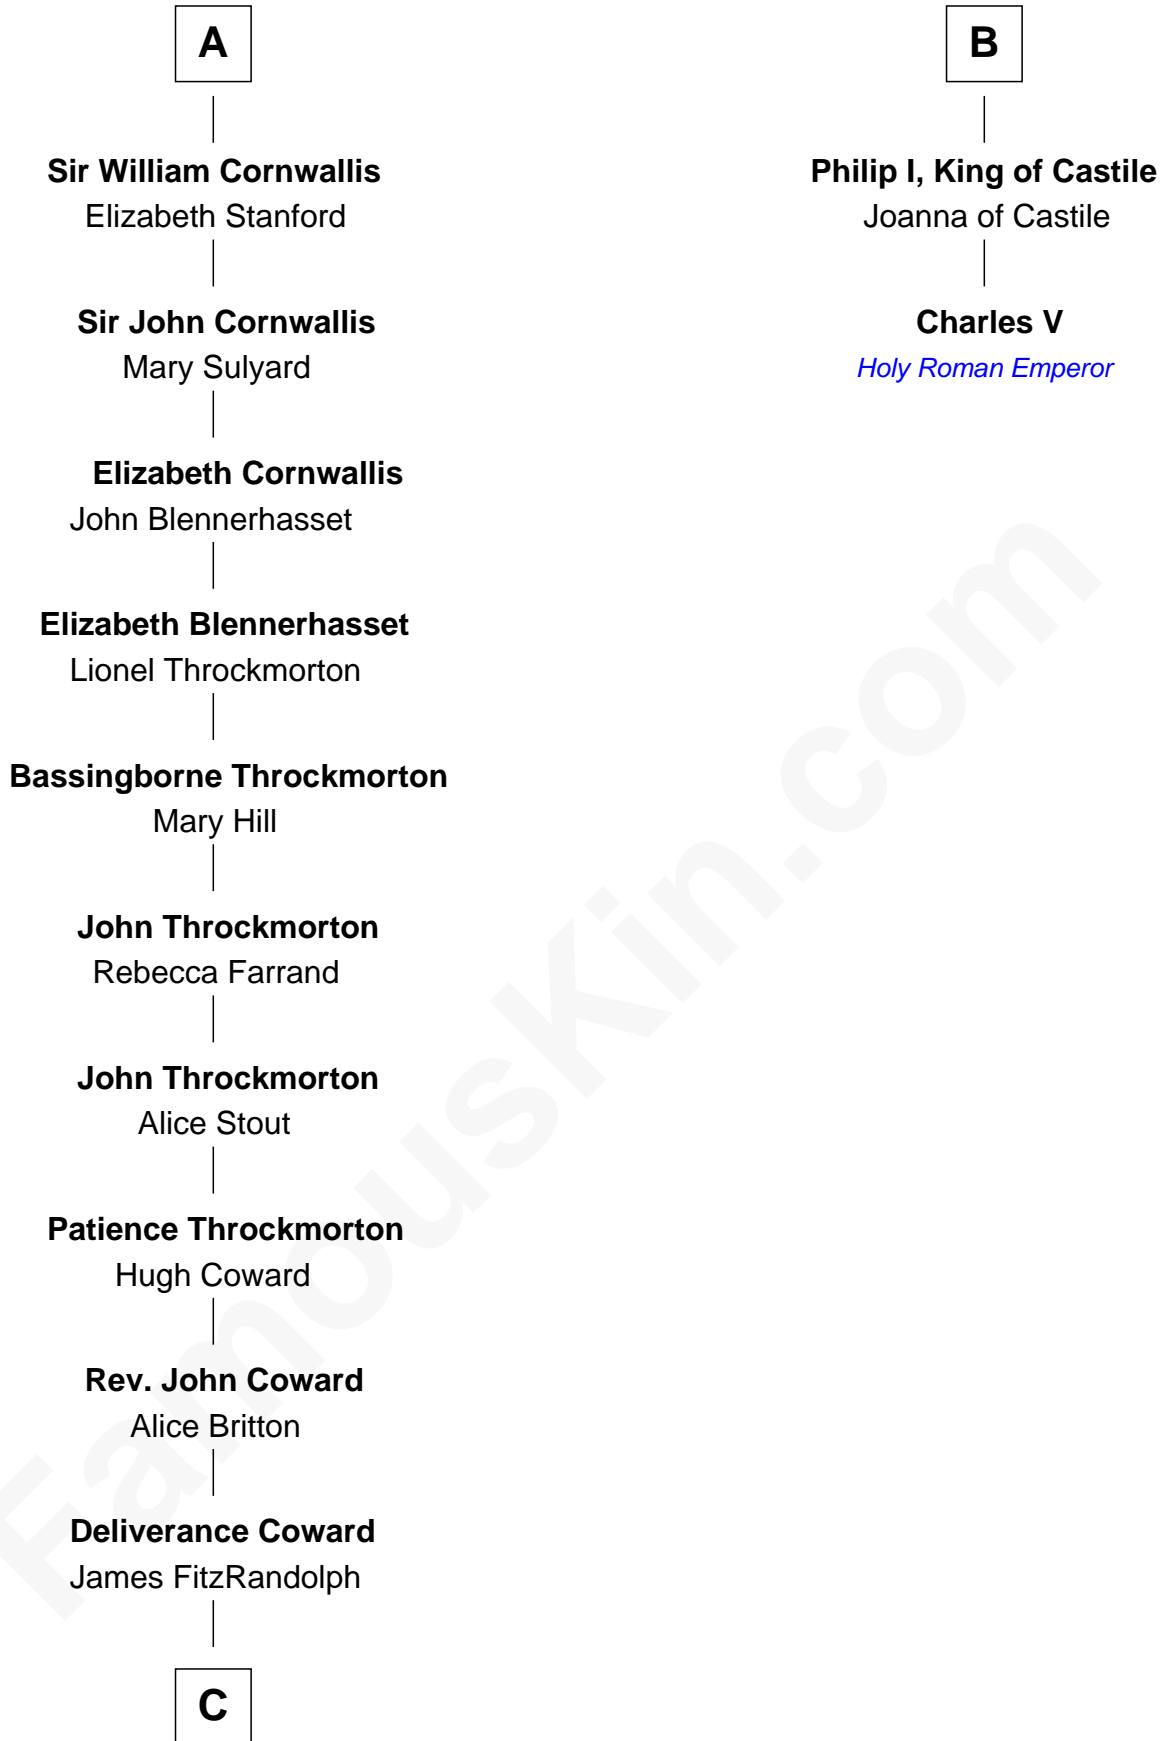

FamousKin.com
Relationship Chart of
Ellen Louise (Axson) Wilson
First Lady of President Woodrow Wilson

8th cousin 12 times removed of

Charles V
Holy Roman Emperor

C

Isaac FitzRandolph

Eleanor Hunter

Rebecca Longstreet FitzRandolph

Rev. Isaac Stockton Keith Axson

Rev. Samuel Edward Axson

Margaret Jane Hoyt

Ellen Louise (Axson) Wilson

First Lady of Woodrow Wilson

FamousKin.com