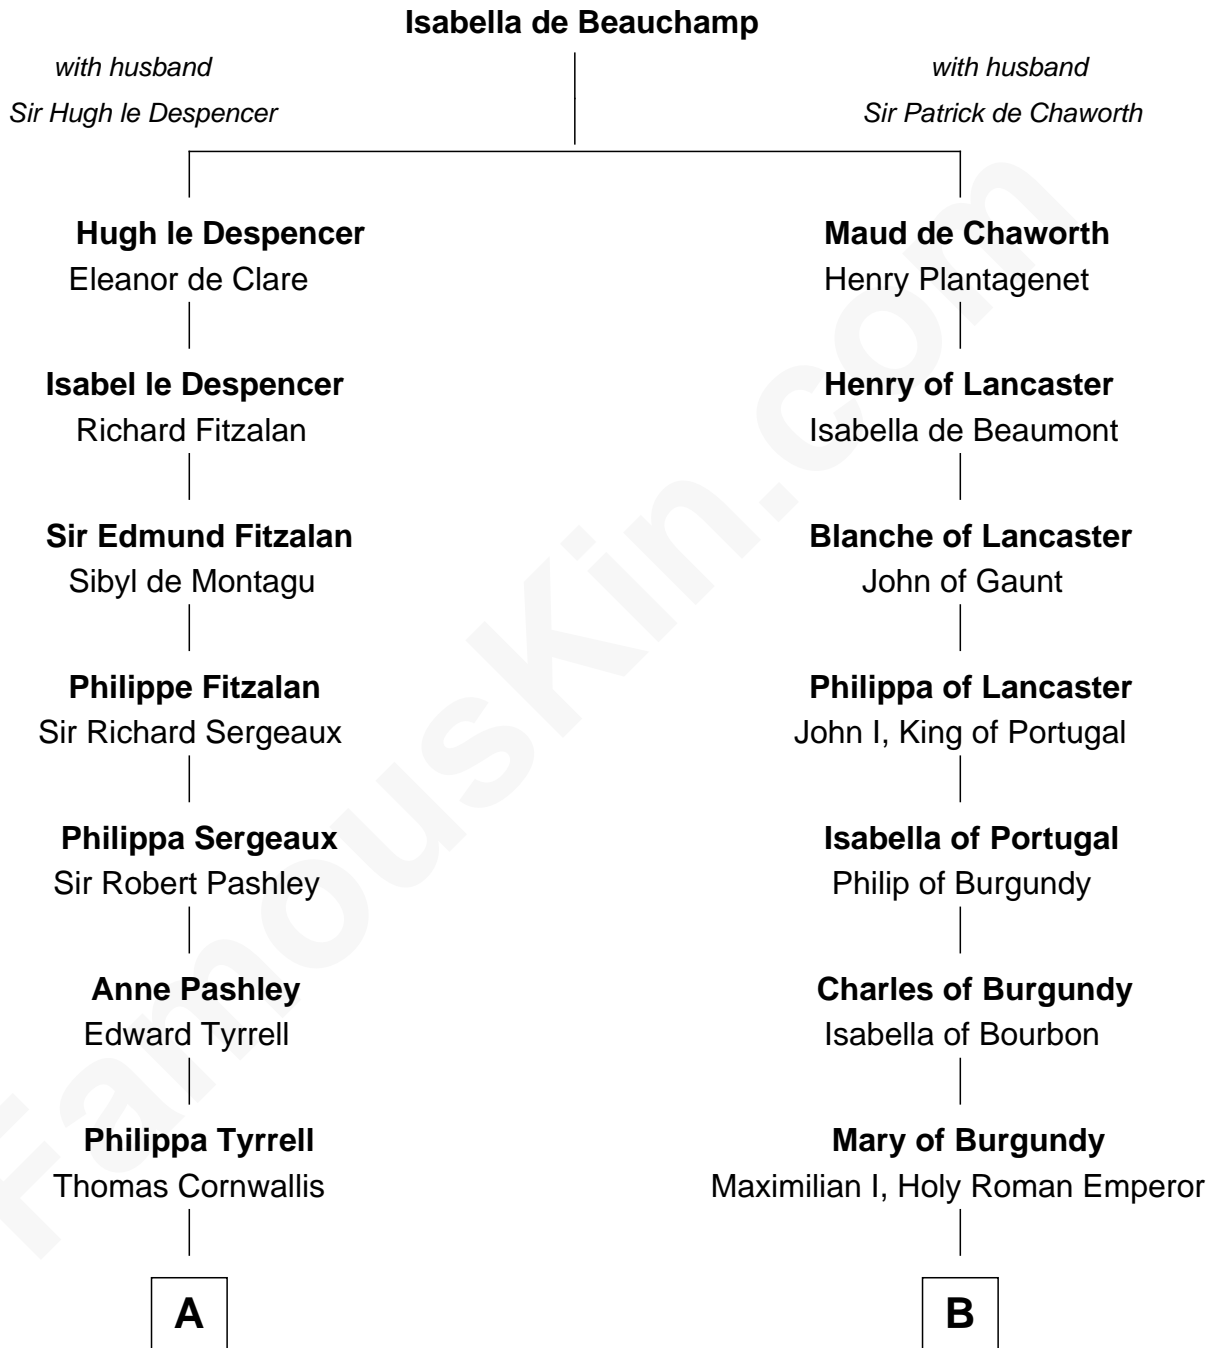

FamousKin.com
Relationship Chart of
Ellen Louise (Axson) Wilson
First Lady of President Woodrow Wilson

8th cousin 12 times removed of

Charles V
Holy Roman Emperor

C

Isaac FitzRandolph

Eleanor Hunter

Rebecca Longstreet FitzRandolph

Rev. Isaac Stockton Keith Axson

Rev. Samuel Edward Axson

Margaret Jane Hoyt

Ellen Louise (Axson) Wilson

First Lady of Woodrow Wilson

FamousKin.com