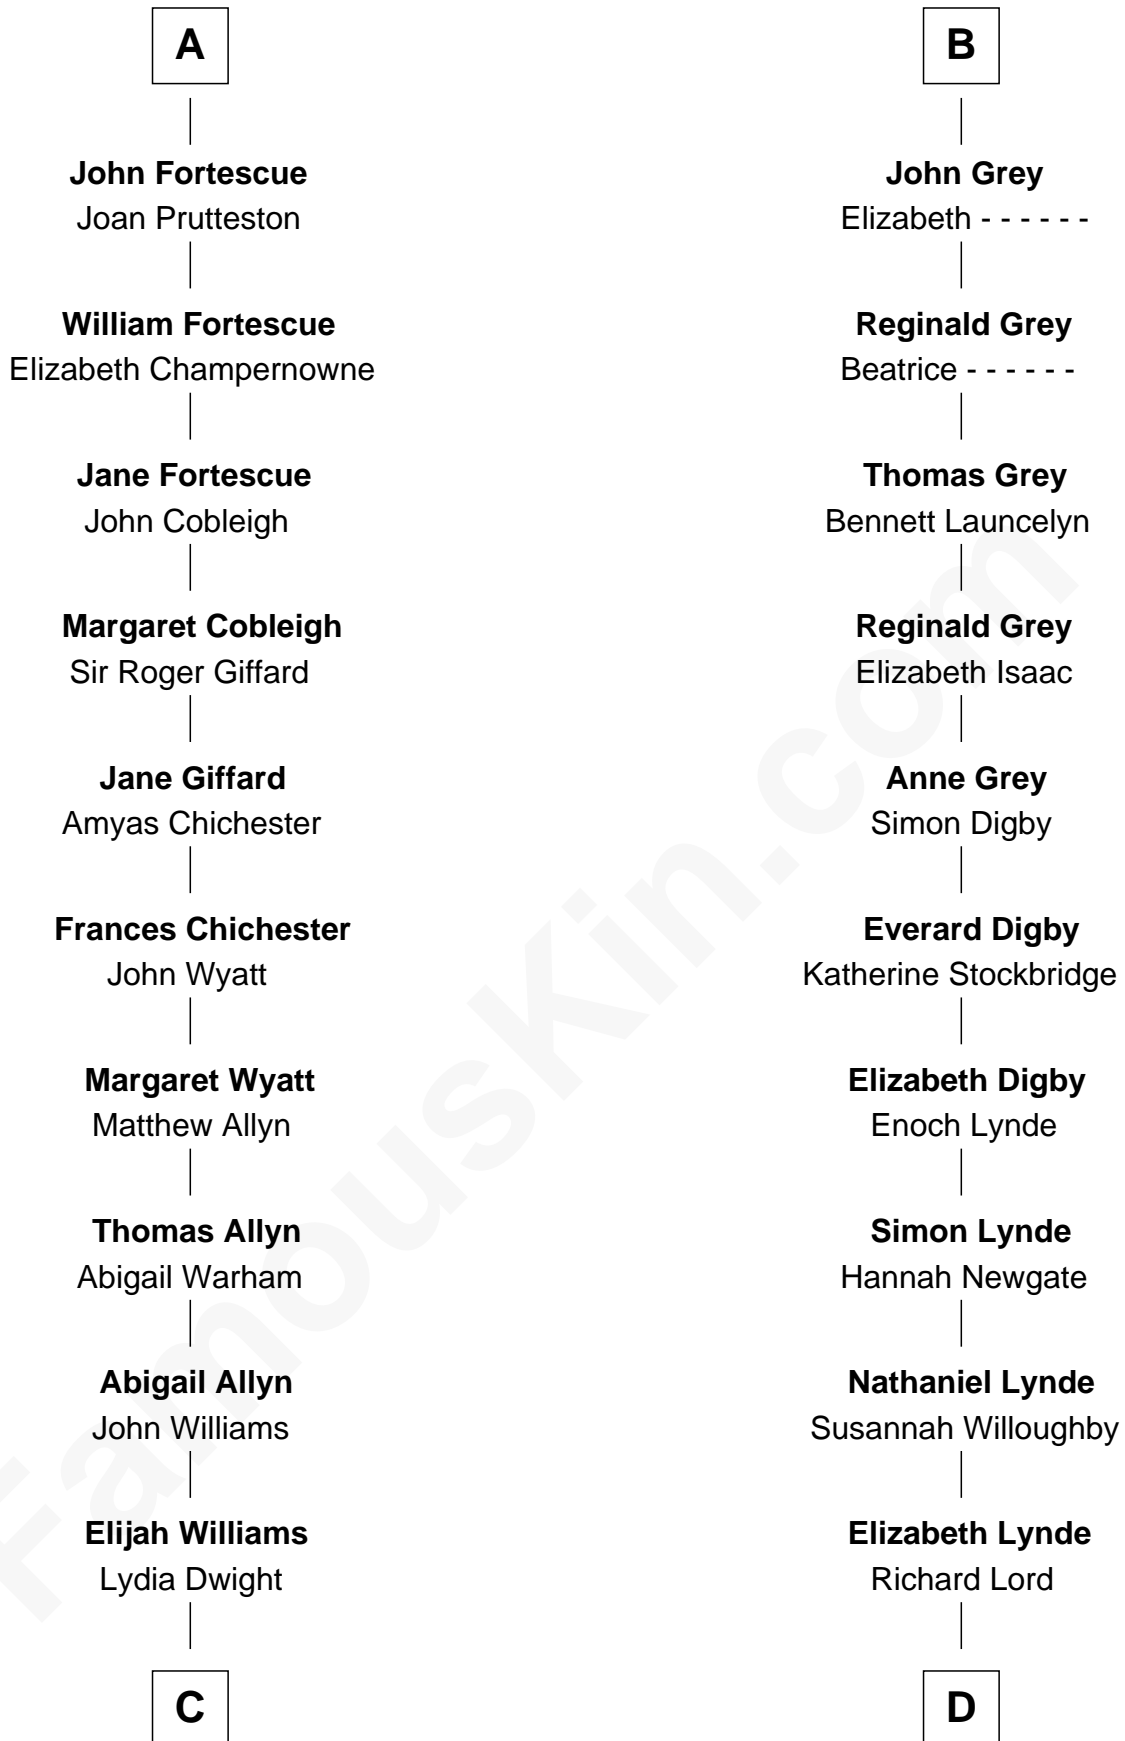

FamousKin.com
Relationship Chart of
Ellen Louise (Axson) Wilson
First Lady of President Woodrow Wilson

21st cousin of
J.P. Morgan
American Banker and Art Collector

C

Abigail Williams
Thomas Williams

Abigail Williams
Alexander Bliss

Margaret Bliss
Rev. Nathan Hoyt

Margaret Jane Hoyt
Rev. Samuel Edward Axson

Ellen Louise (Axson) Wilson
First Lady of Woodrow Wilson

D

Lynde Lord
Lois Sheldon

Lynde Lord
Mary Lyman

Mary Sheldon Lord
John Pierpont