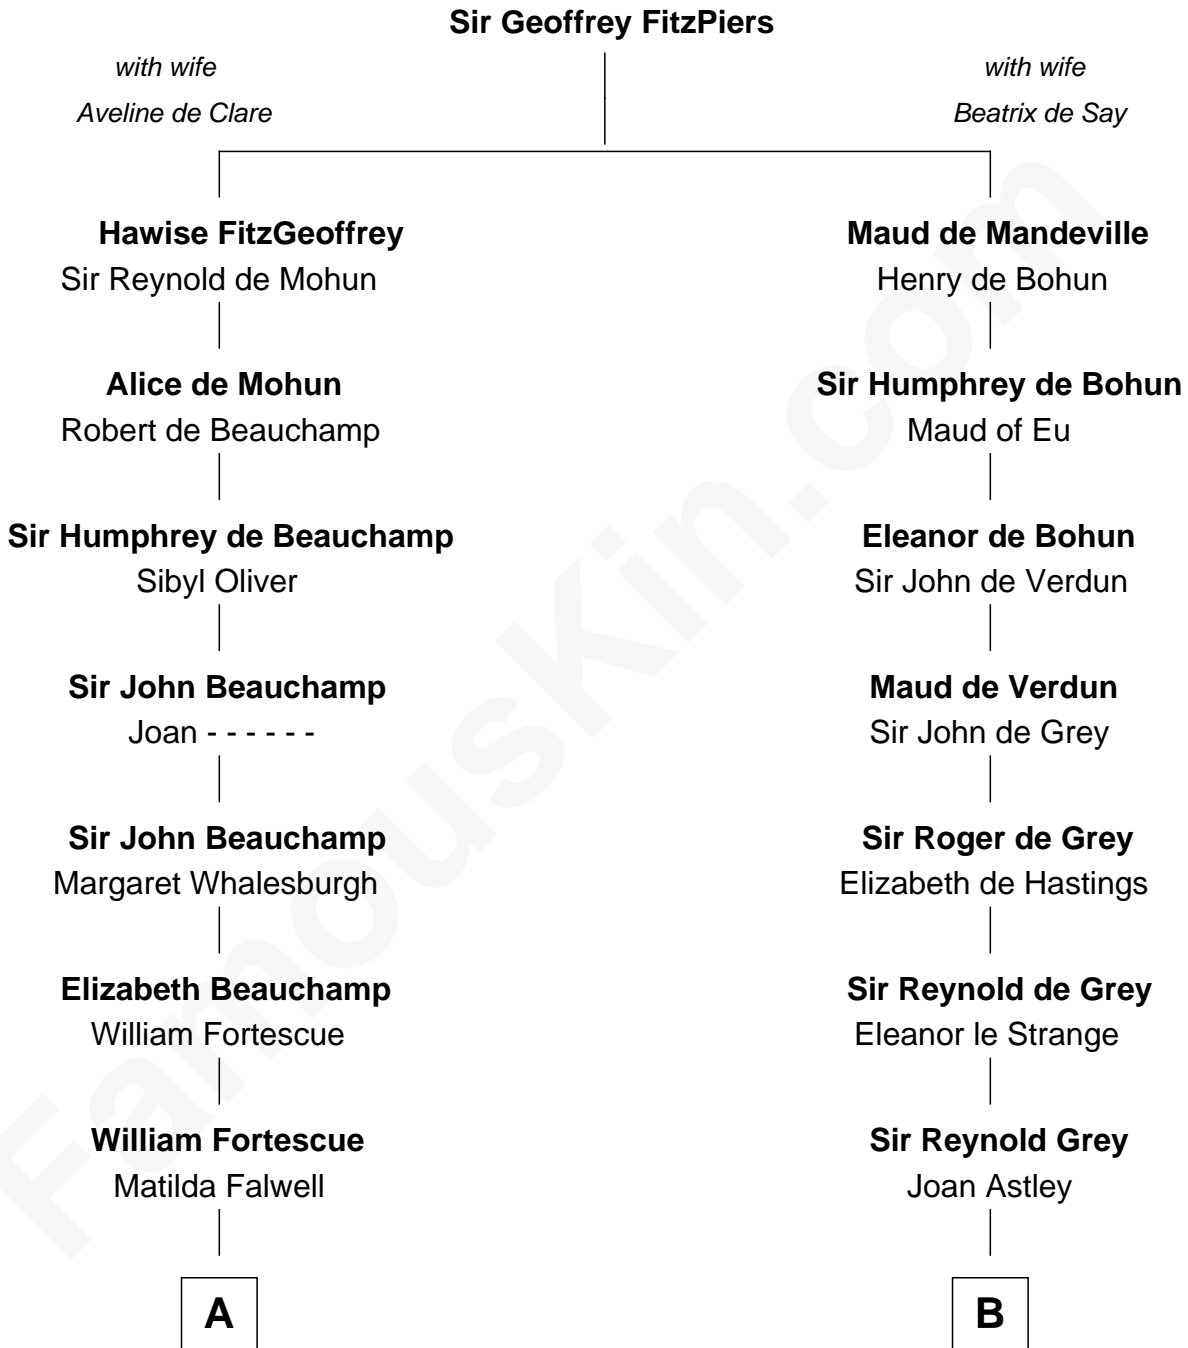

FamousKin.com
Relationship Chart of
Ellen Louise (Axson) Wilson
First Lady of President Woodrow Wilson

21st cousin of
J.P. Morgan
American Banker and Art Collector

C

Abigail Williams
Thomas Williams

Abigail Williams
Alexander Bliss

Margaret Bliss
Rev. Nathan Hoyt

Margaret Jane Hoyt
Rev. Samuel Edward Axson

Ellen Louise (Axson) Wilson
First Lady of Woodrow Wilson

D

Lynde Lord
Lois Sheldon

Lynde Lord
Mary Lyman

Mary Sheldon Lord
John Pierpont