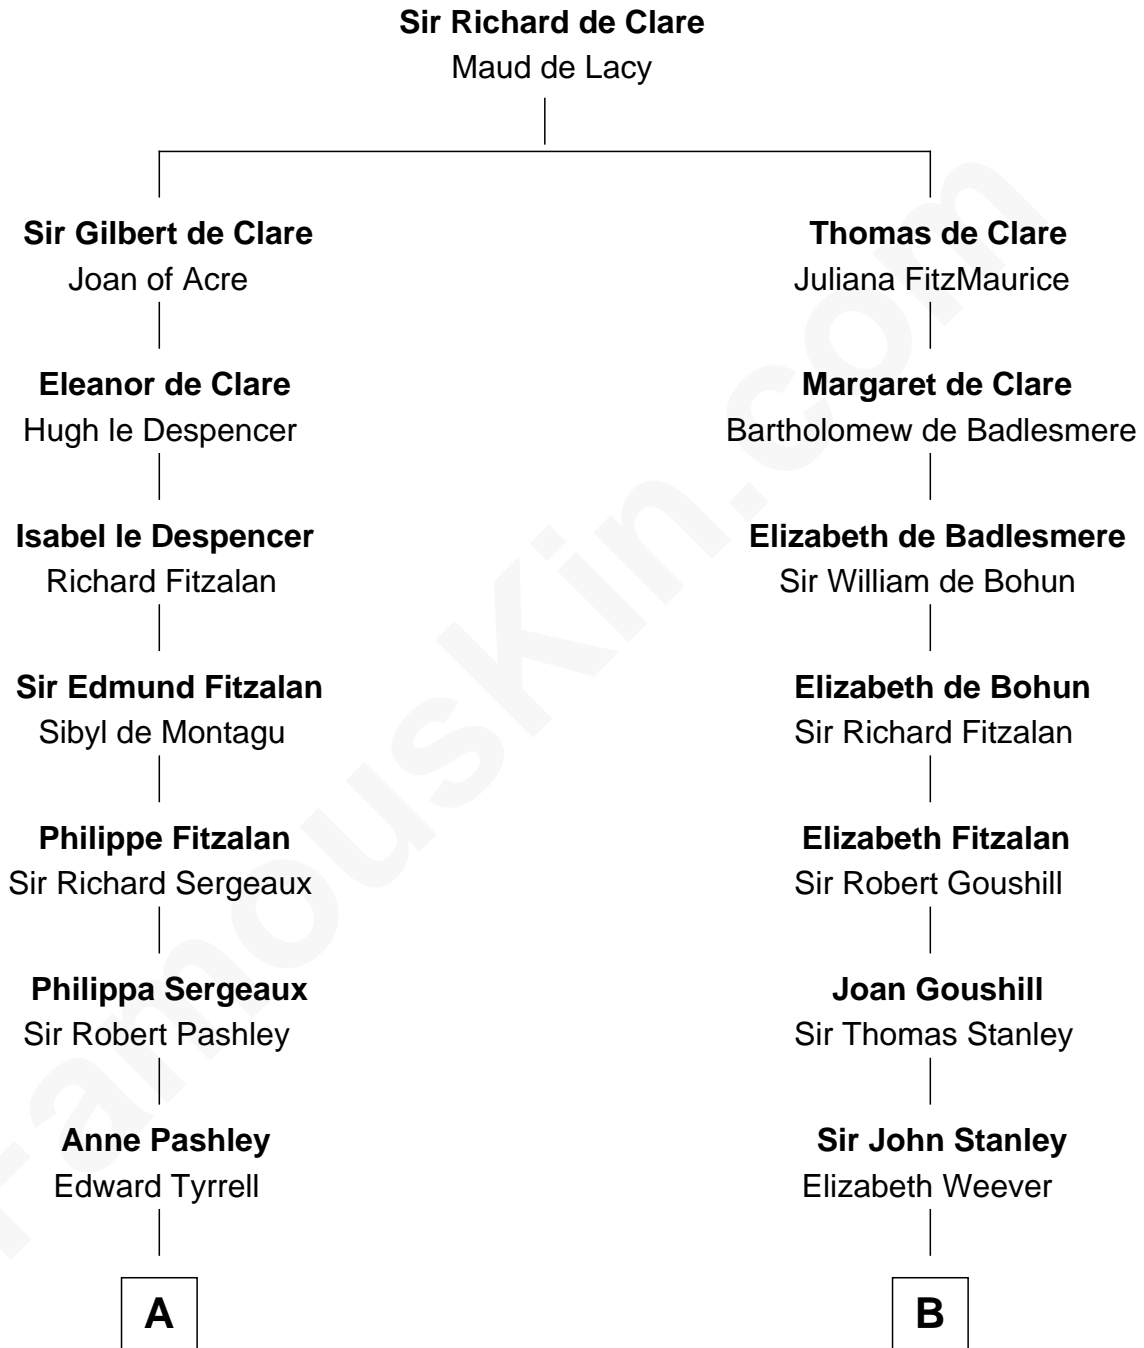

FamousKin.com
Relationship Chart of
Ellen Louise (Axson) Wilson
First Lady of President Woodrow Wilson

20th cousin 1 time removed of

Juliette Gordon Low
Founder of the Girl Scouts

C

Deliverance Coward

James FitzRandolph

Isaac FitzRandolph

Eleanor Hunter

Rebecca Longstreet FitzRandolph

Rev. Isaac Stockton Keith Axson

Rev. Samuel Edward Axson

Margaret Jane Hoyt

Ellen Louise (Axson) Wilson

First Lady of Woodrow Wilson