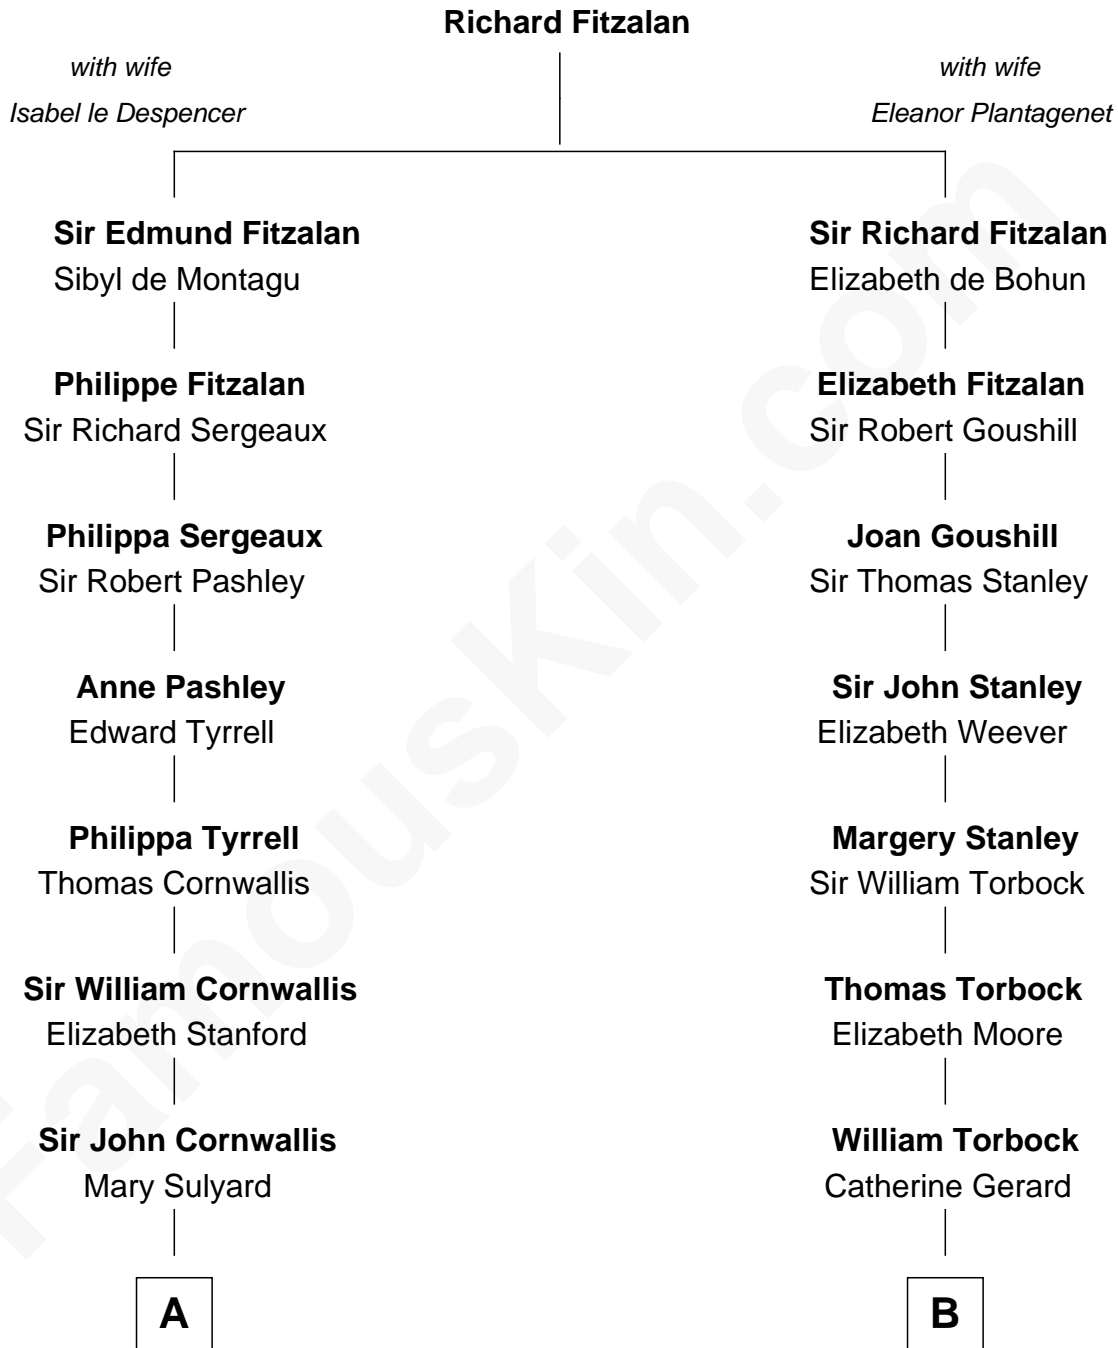

**FamousKin.com**  
**Relationship Chart of**  
**Ellen Louise (Axson) Wilson**  
*First Lady of President Woodrow Wilson*

17th cousin 1 time removed of

**Juliette Gordon Low**  
*Founder of the Girl Scouts*

C

Rev. Samuel Edward Axson

Margaret Jane Hoyt

Ellen Louise (Axson) Wilson

*First Lady of Woodrow Wilson*

FamousKin.com