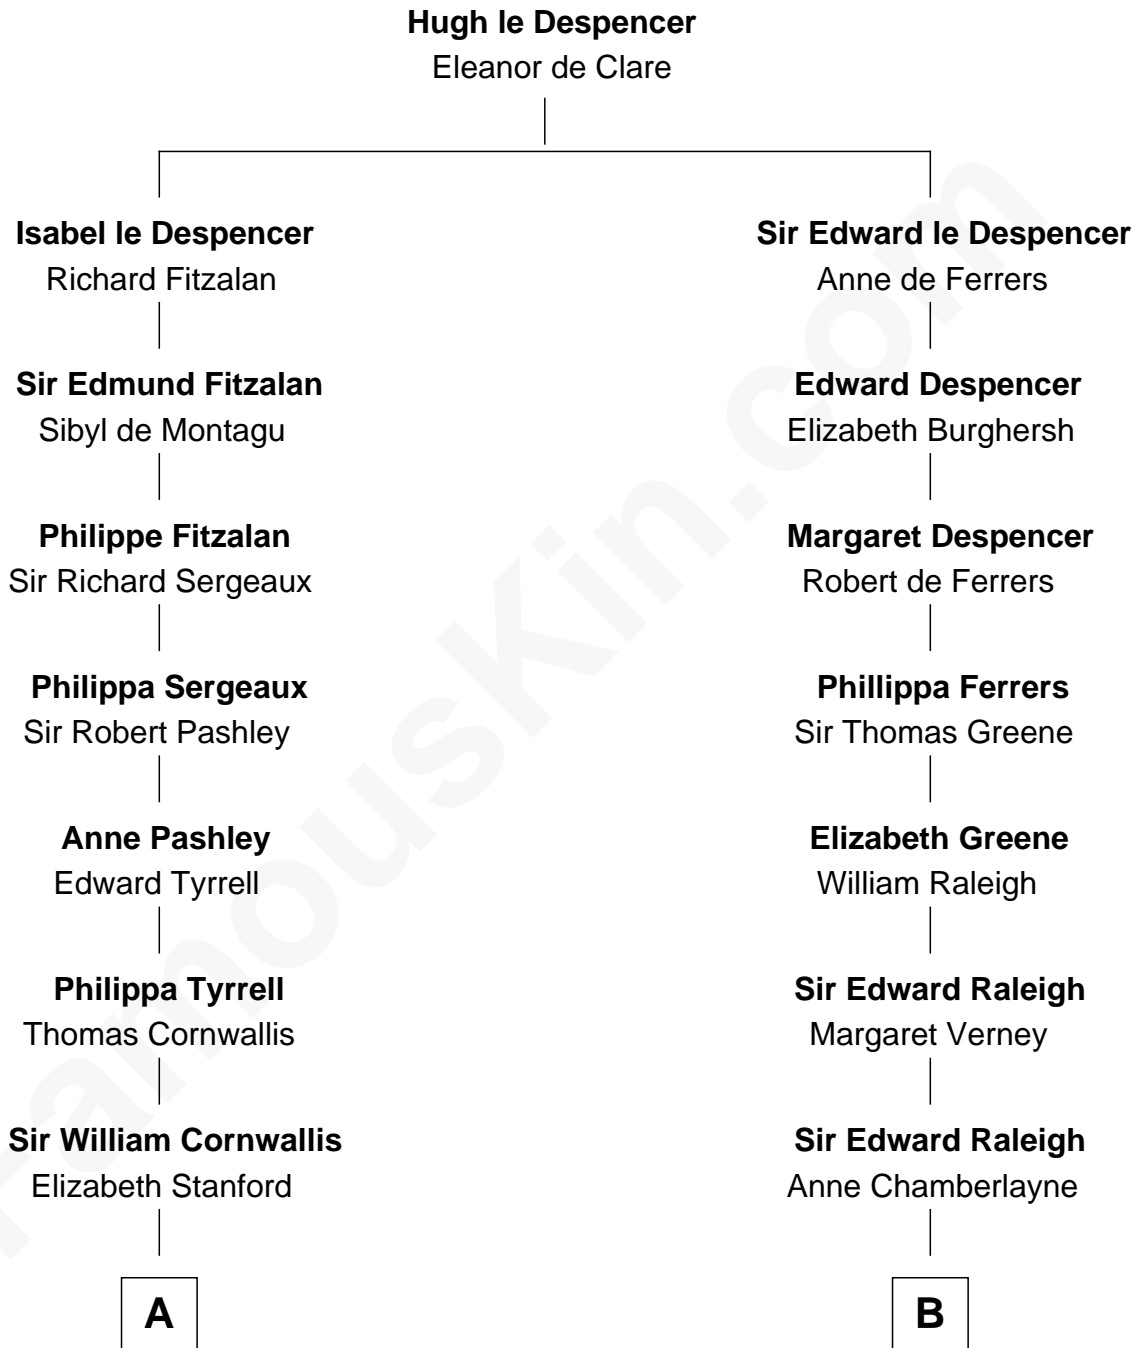

FamousKin.com

Relationship Chart of Ellen Louise (Axson) Wilson

First Lady of President Woodrow Wilson

18th cousin 1 time removed of

Stephen A. Douglas

Participated in Lincoln-Douglas Debates

C

Rebecca Longstreet FitzRandolph

Rev. Isaac Stockton Keith Axson

Rev. Samuel Edward Axson

Margaret Jane Hoyt

Ellen Louise (Axson) Wilson

First Lady of Woodrow Wilson

D

Dr. Stephen Arnold Douglass

Sarah Fiske