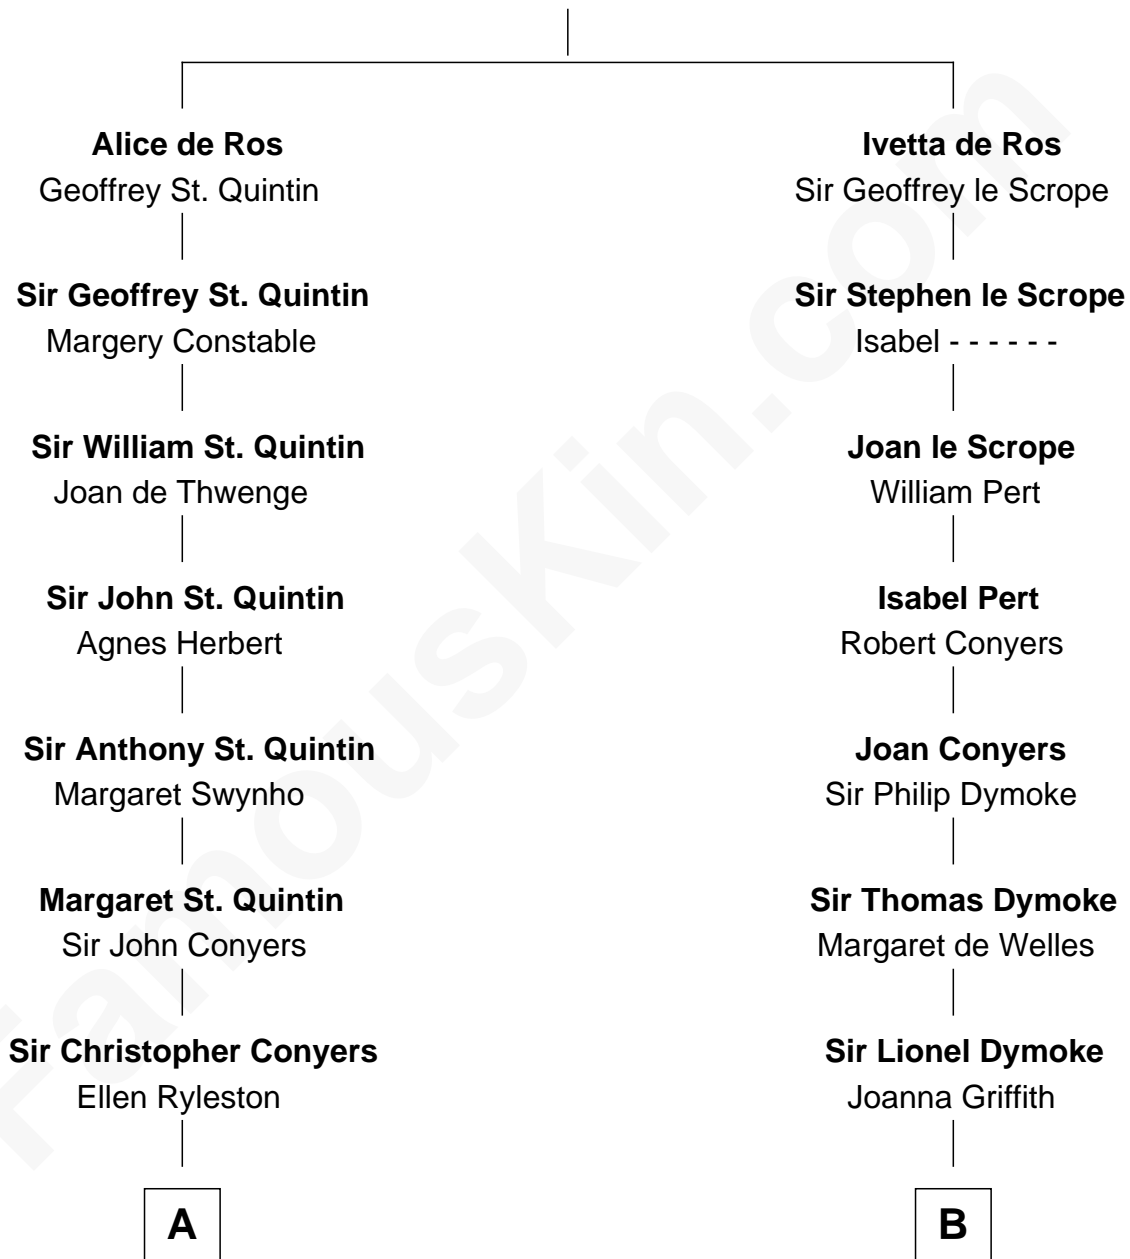

FamousKin.com
Relationship Chart of
Ellen Louise (Axson) Wilson
First Lady of President Woodrow Wilson

19th cousin of

John Fremont Hill
45th Governor of Maine

Sir William de Ros
 Eustache Fitz Ralph

C

Rebecca Longstreet FitzRandolph

Rev. Isaac Stockton Keith Axson

Rev. Samuel Edward Axson

Margaret Jane Hoyt

Ellen Louise (Axson) Wilson

First Lady of Woodrow Wilson

D

Andrew Pepperrell Leighton

Sarah Catherine Odiorne

Miriam Leighton

William Hill

John Fremont Hill

45th Governor of Maine

FamousKin.com