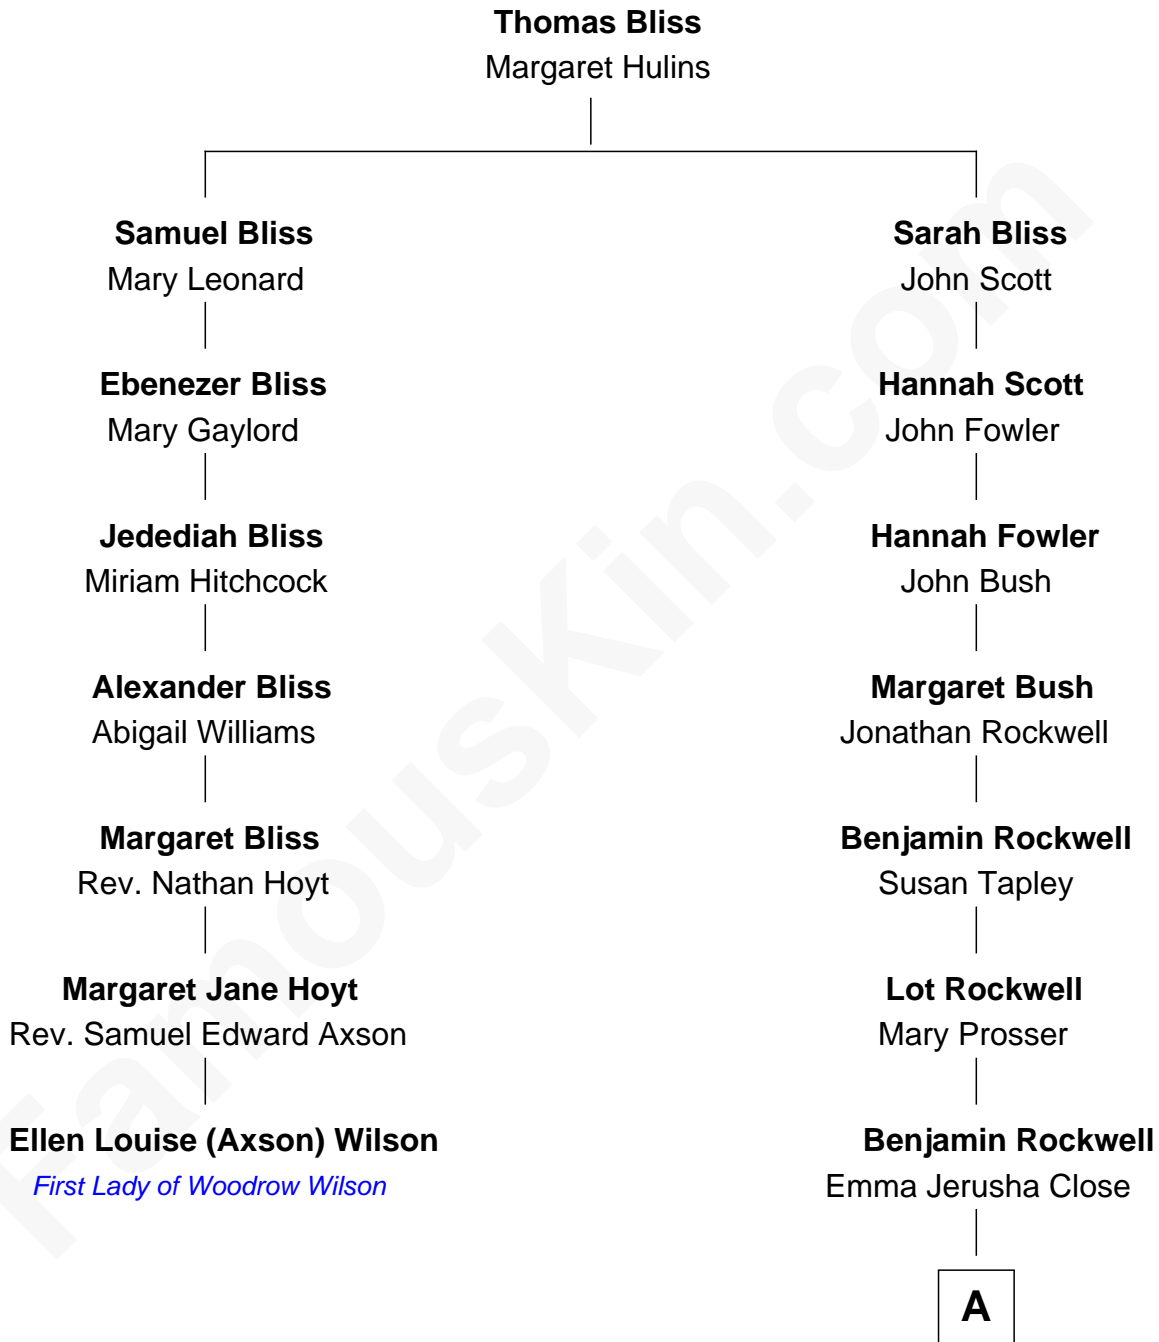

FamousKin.com
Relationship Chart of
Ellen Louise (Axson) Wilson

First Lady of President Woodrow Wilson

6th cousin 2 times removed of

Willard Rockwell

Founder, Rockwell International

A

Frederick Joshua Rockwell

Katharine Celia Herr

Willard Rockwell

Founder, Rockwell International

FamousKin.com