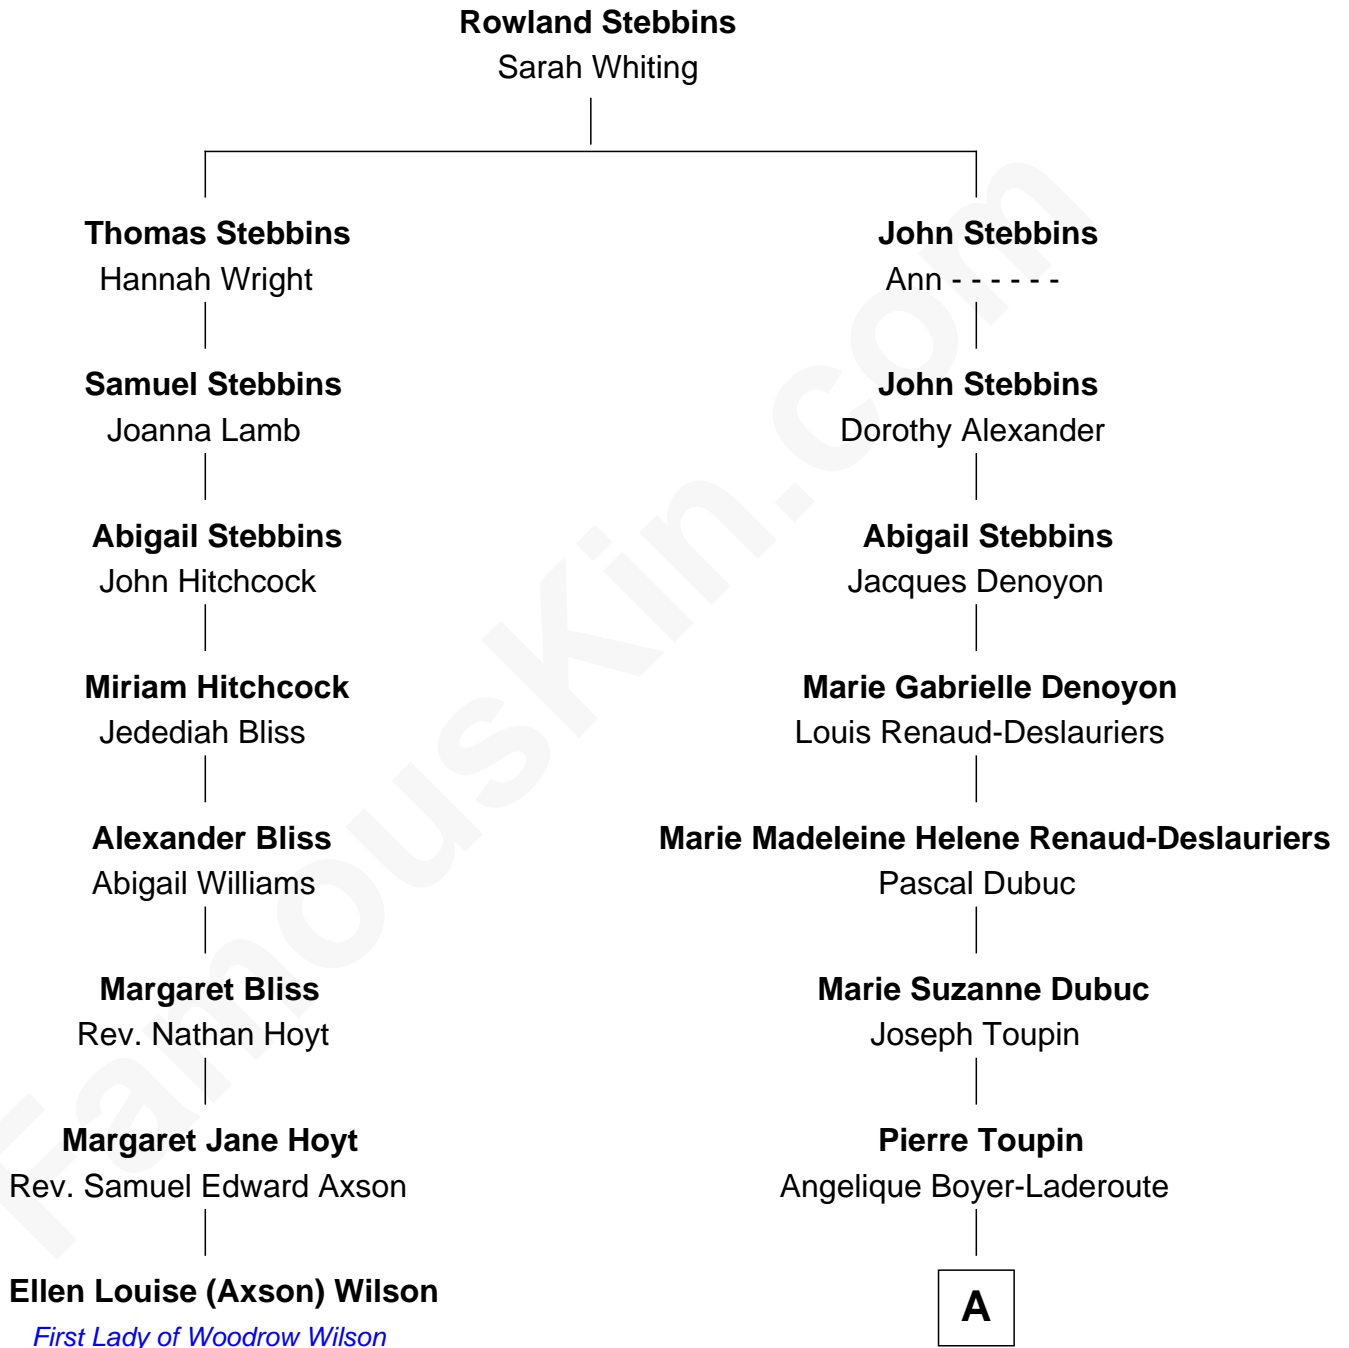

FamousKin.com
Relationship Chart of
Ellen Louise (Axson) Wilson
First Lady of President Woodrow Wilson

7th cousin 5 times removed of

Joe Keery
TV and Movie Actor

A

Philip Tuper
Annette Yeomans

Nettie A. Tuper
Thomas S. Keery

Thomas Russell Keery
Bronwen Forte Edwards

Thomas David Keery
Constance M. Fitzgerald

David Grover Keery
Nina Rae Barger

Joe Keery
TV and Movie Actor