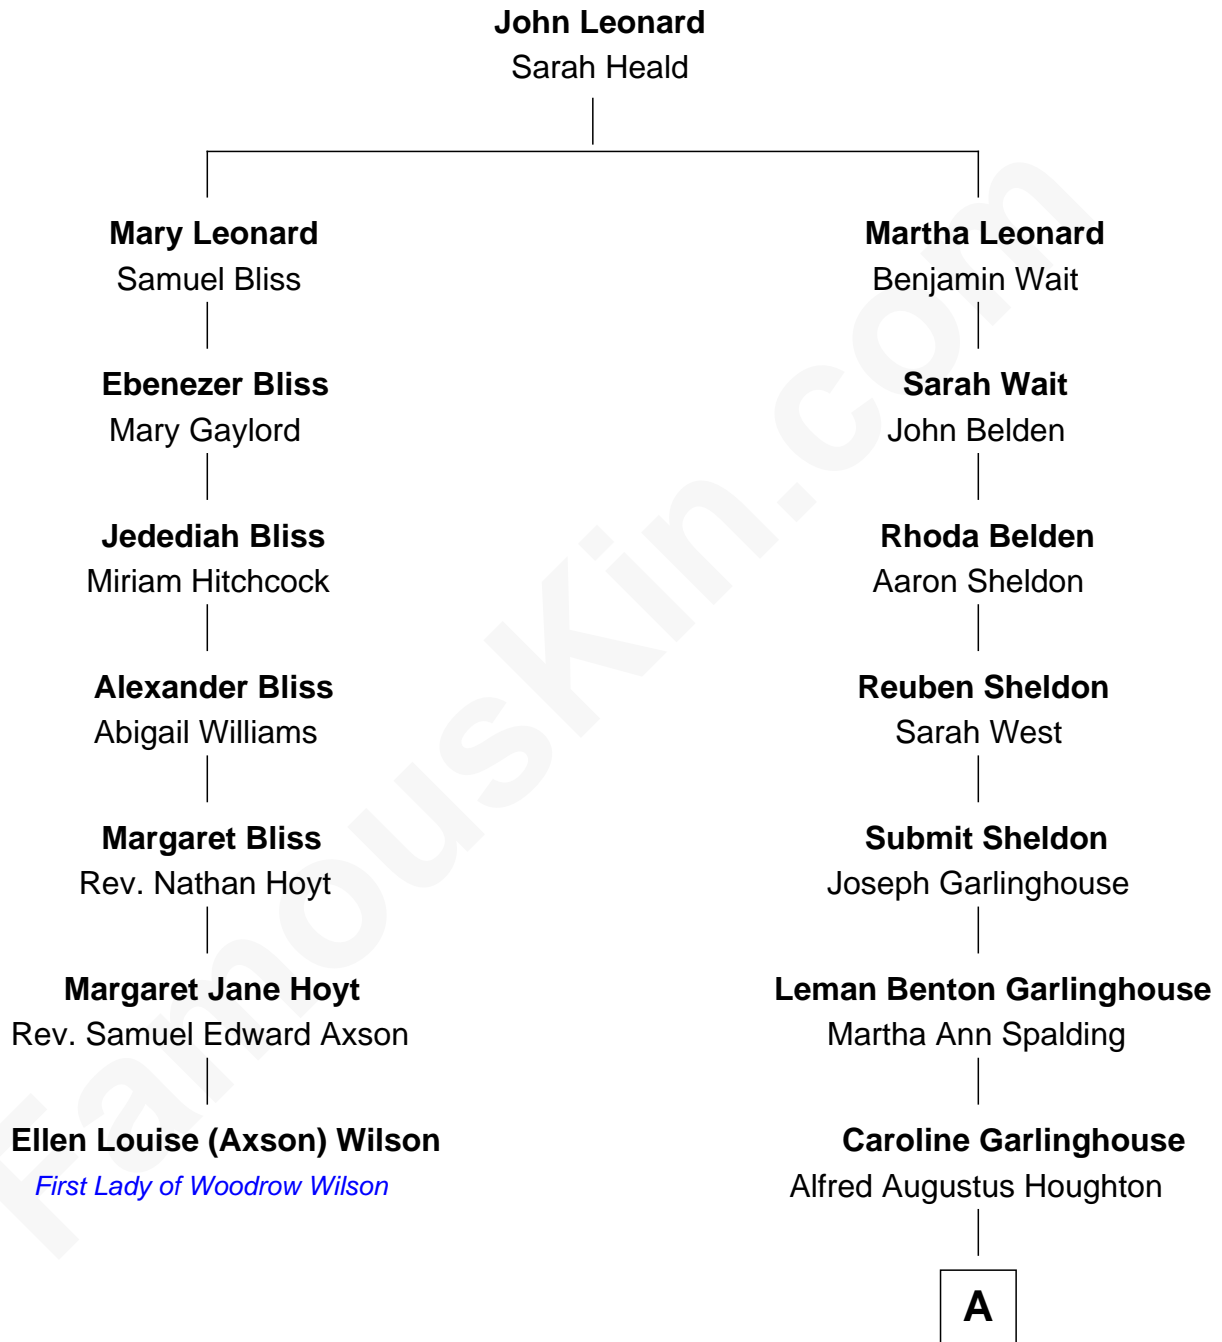

FamousKin.com
Relationship Chart of
Ellen Louise (Axson) Wilson
First Lady of President Woodrow Wilson

6th cousin 2 times removed of

Katharine Hepburn
Movie Actress

A

|
Katharine Martha Houghton
Thomas Norval Hepburn

|
Katharine Hepburn
Movie Actress

FamousKin.com