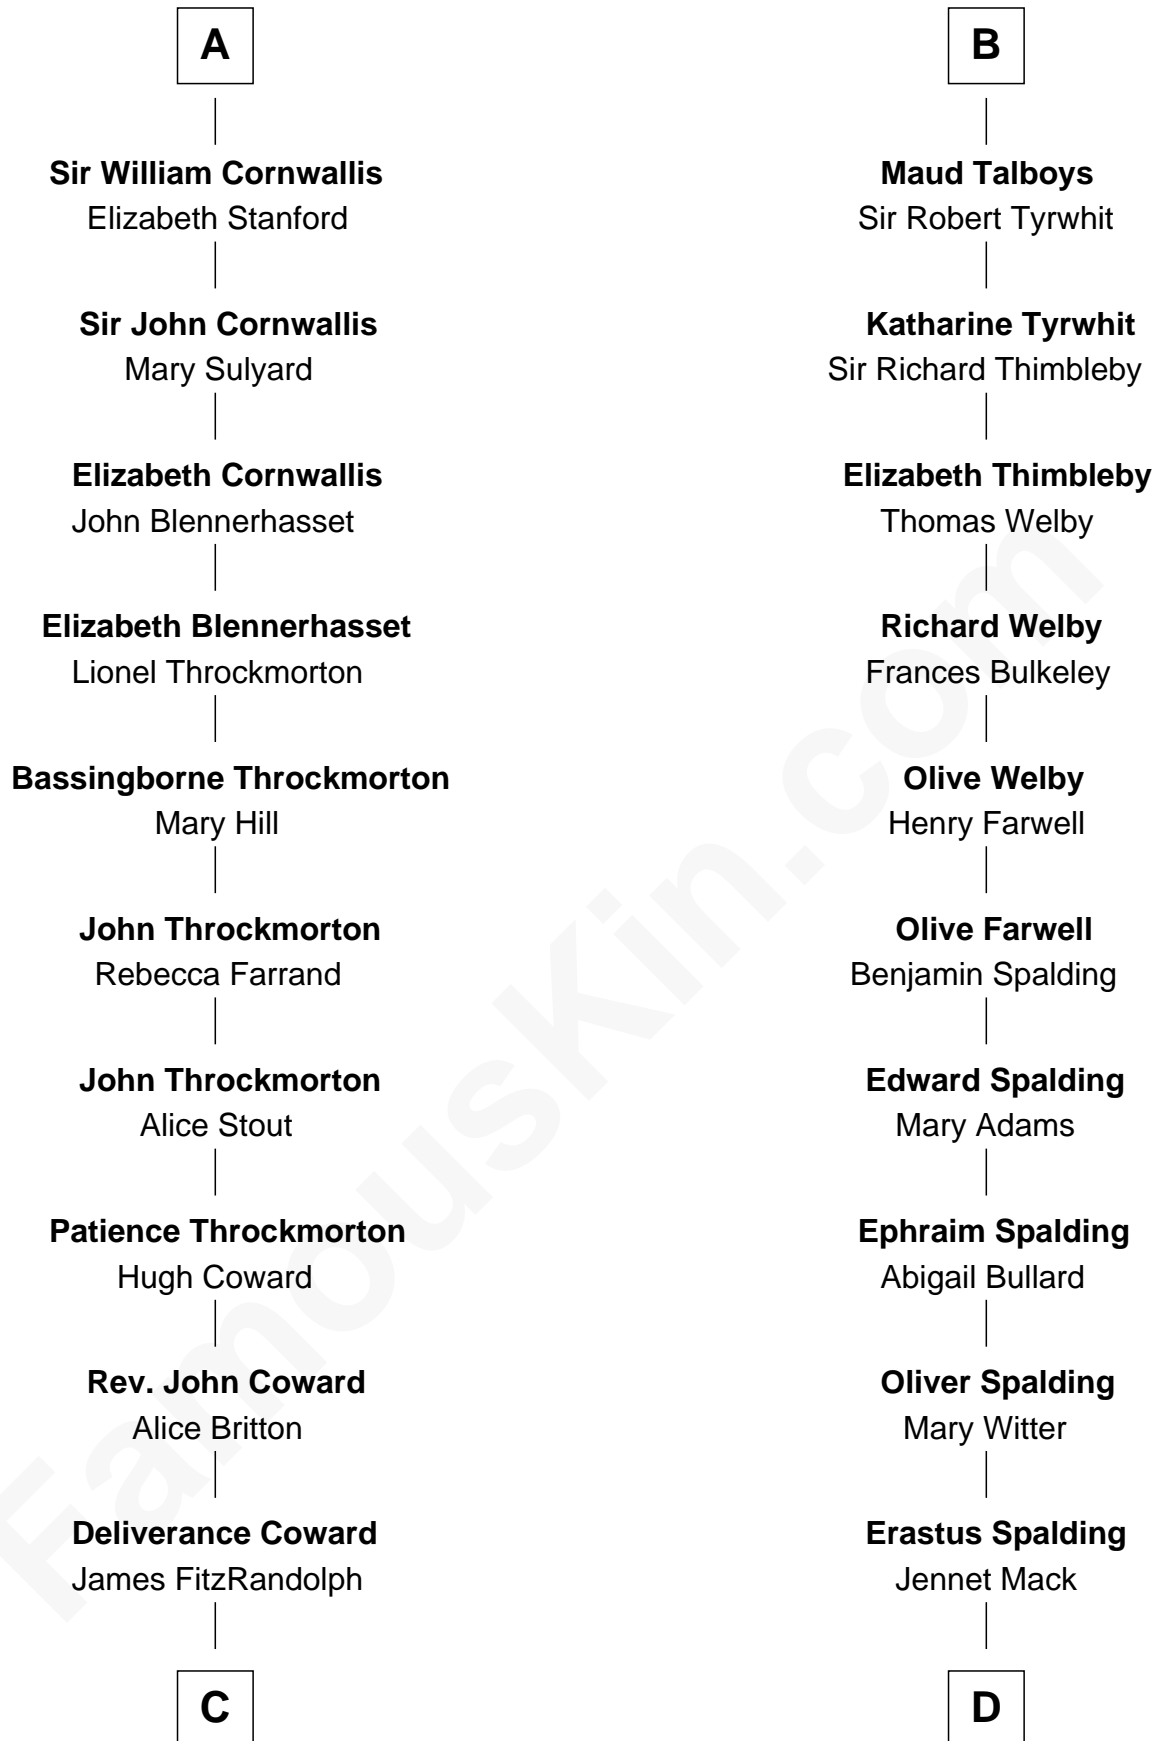

FamousKin.com
Relationship Chart of
Ellen Louise (Axson) Wilson
First Lady of President Woodrow Wilson

20th cousin of
Katharine Hepburn
Movie Actress

Sir Gilbert de Clare
 Joan of Acre

C

Isaac FitzRandolph
Eleanor Hunter

Rebecca Longstreet FitzRandolph
Rev. Isaac Stockton Keith Axson

Rev. Samuel Edward Axson
Margaret Jane Hoyt

Ellen Louise (Axson) Wilson
First Lady of Woodrow Wilson

D

Martha Ann Spalding
Leman Benton Garlinghouse

Caroline Garlinghouse
Alfred Augustus Houghton

Katharine Martha Houghton
Thomas Norval Hepburn

Katharine Hepburn
Movie Actress

FamousKin.com