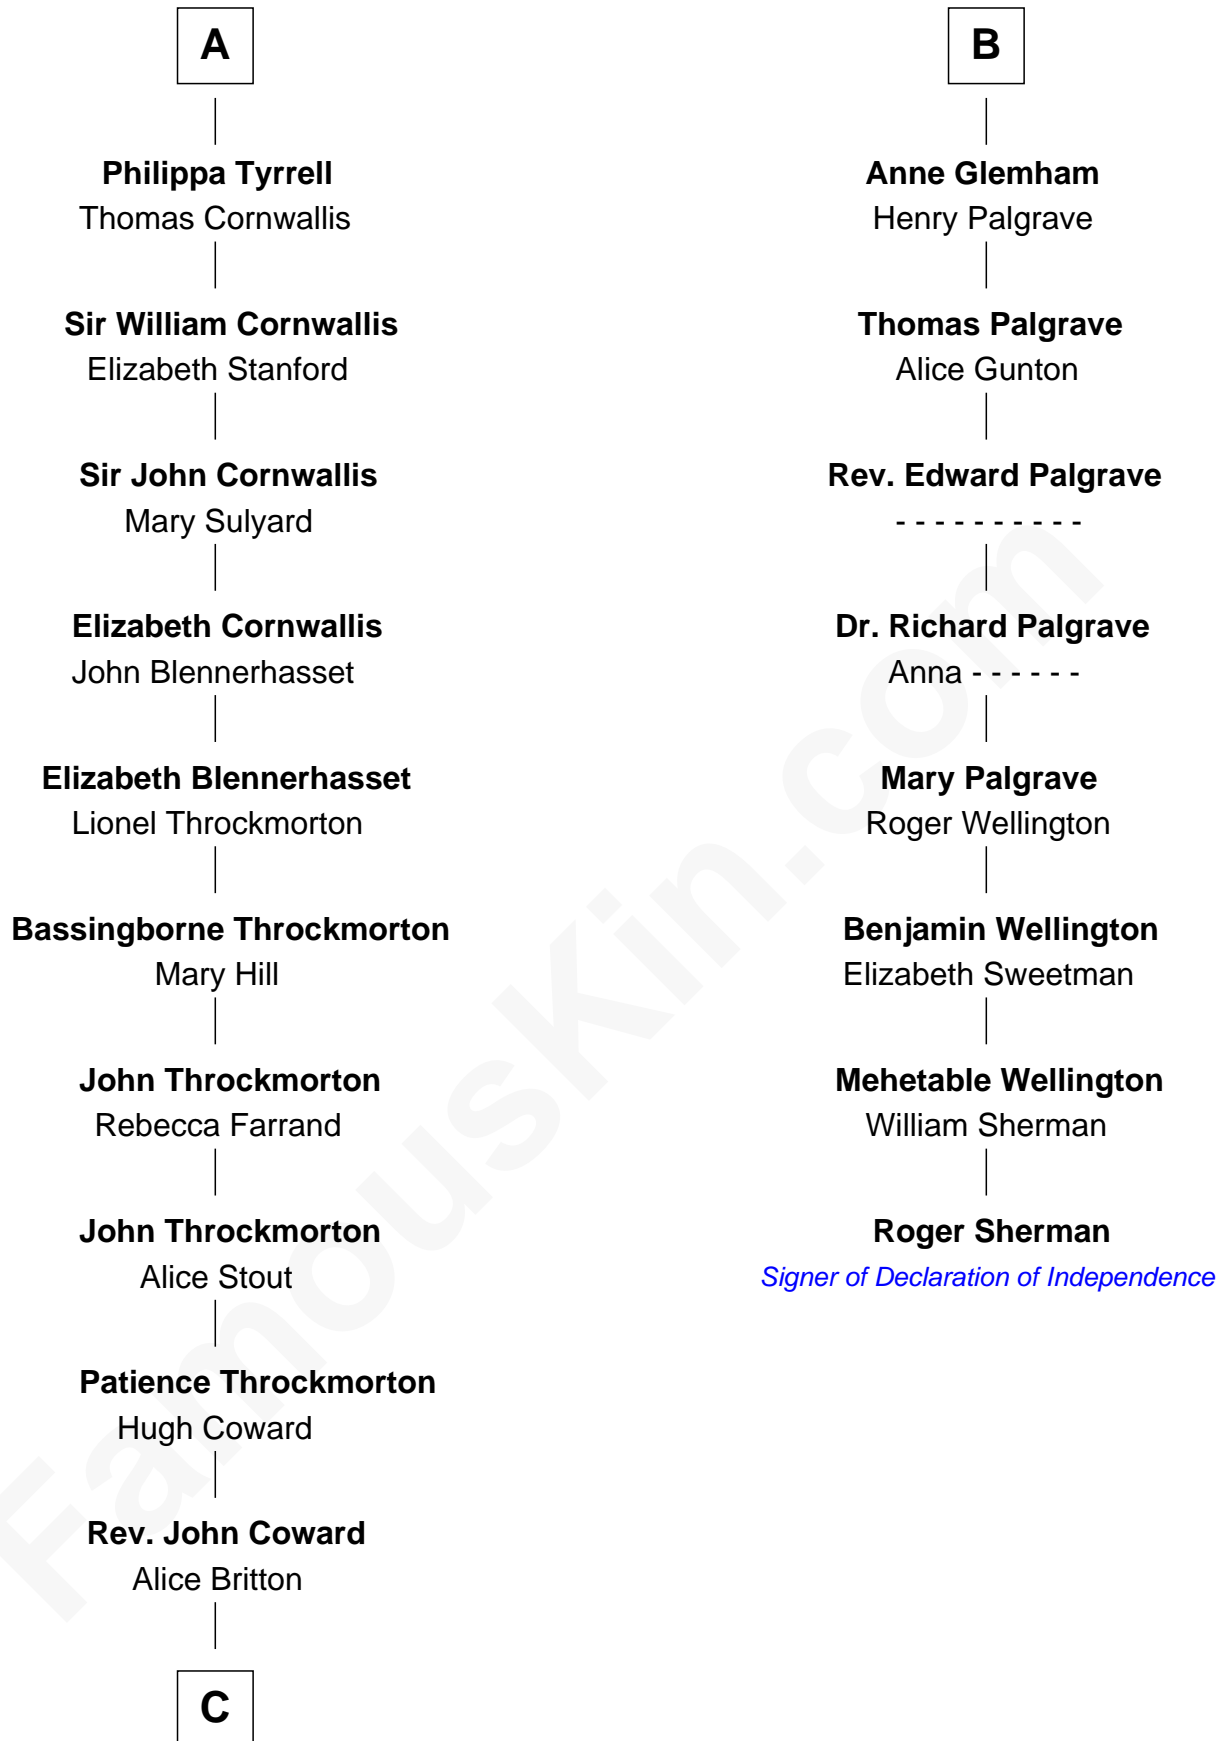

FamousKin.com

Relationship Chart of Ellen Louise (Axson) Wilson

First Lady of President Woodrow Wilson

14th cousin 7 times removed of

Roger Sherman

Signer of the Declaration of Independence

C

Deliverance Coward

James FitzRandolph

Isaac FitzRandolph

Eleanor Hunter

Rebecca Longstreet FitzRandolph

Rev. Isaac Stockton Keith Axson

Rev. Samuel Edward Axson

Margaret Jane Hoyt

Ellen Louise (Axson) Wilson

First Lady of Woodrow Wilson