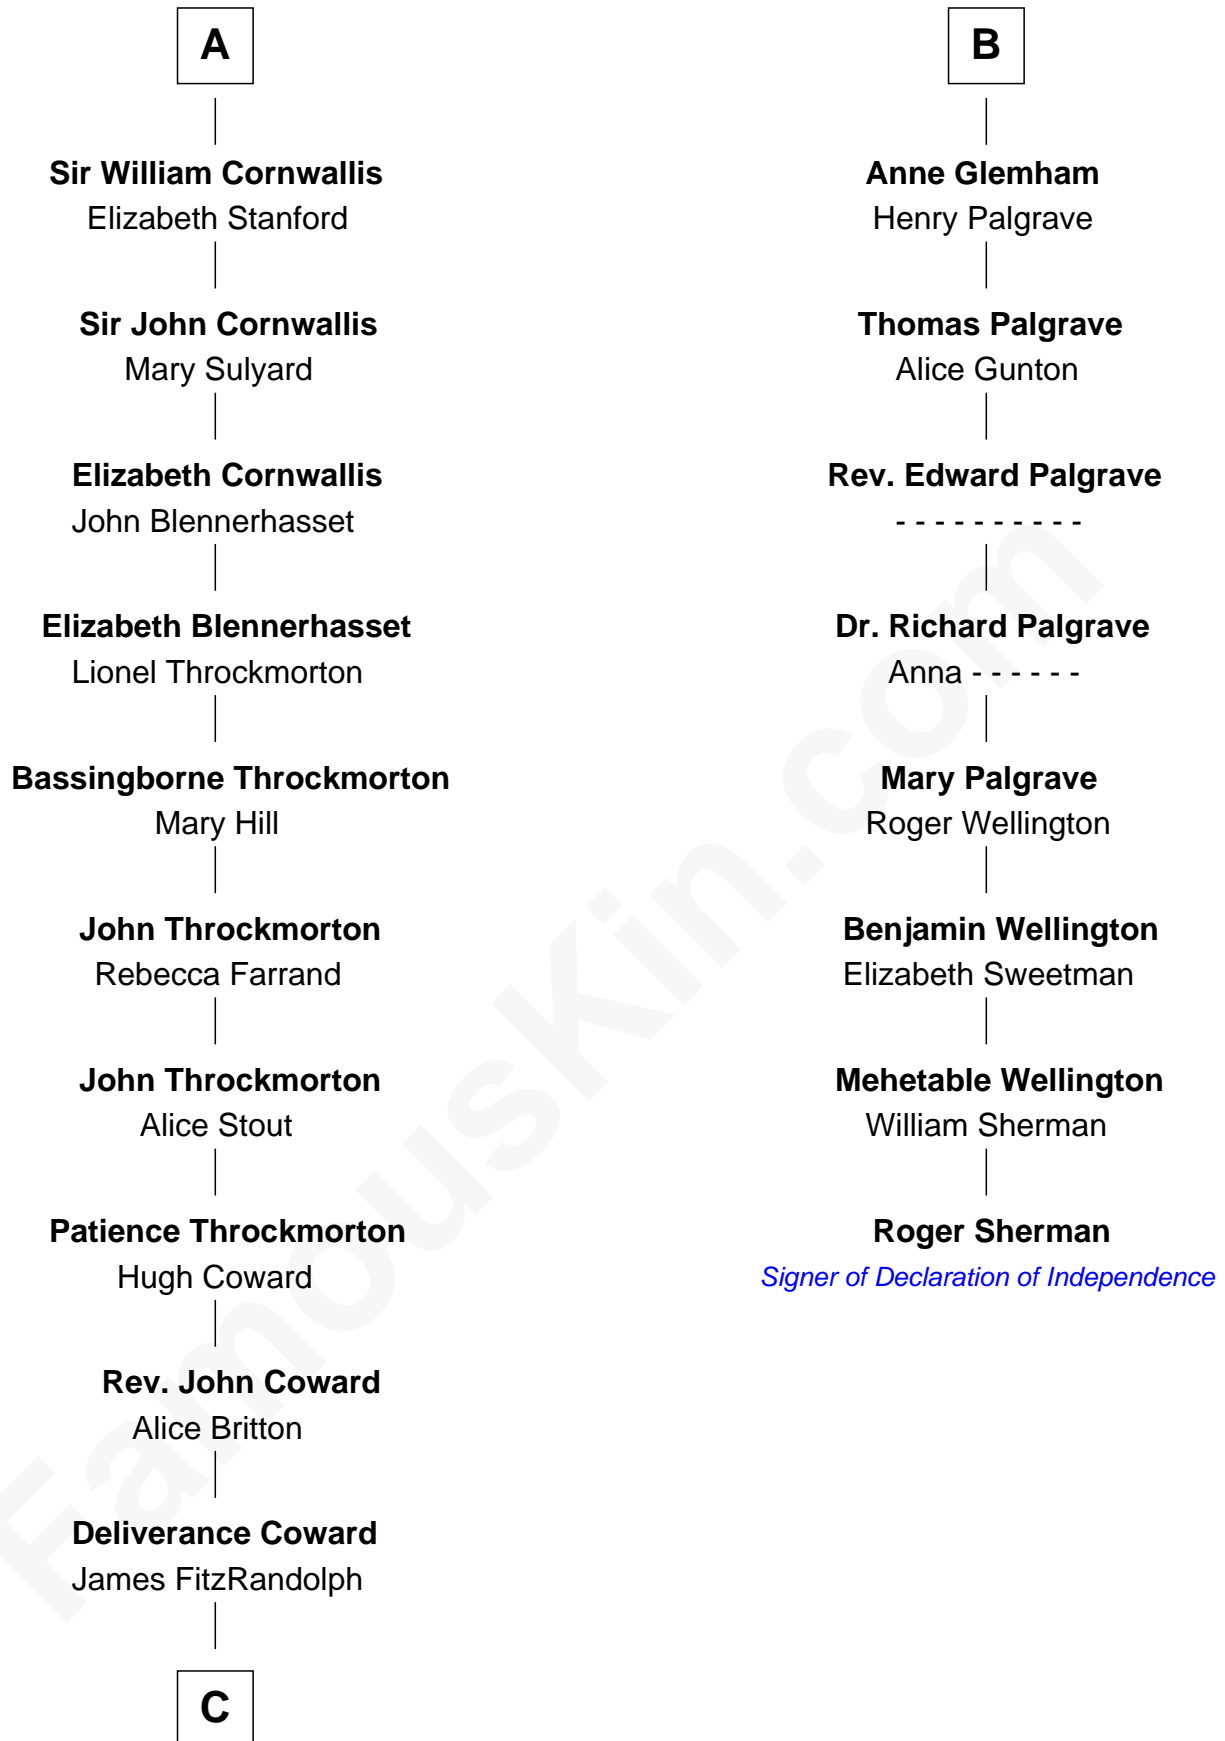

## Relationship Chart of Ellen Louise (Axson) Wilson

*First Lady of President Woodrow Wilson*

14th cousin 6 times removed of

**Roger Sherman**

*Signer of the Declaration of Independence*

**C**

Isaac FitzRandolph

Eleanor Hunter

Rebecca Longstreet FitzRandolph

Rev. Isaac Stockton Keith Axson

Rev. Samuel Edward Axson

Margaret Jane Hoyt

Ellen Louise (Axson) Wilson

*First Lady of Woodrow Wilson*

FamousKin.com