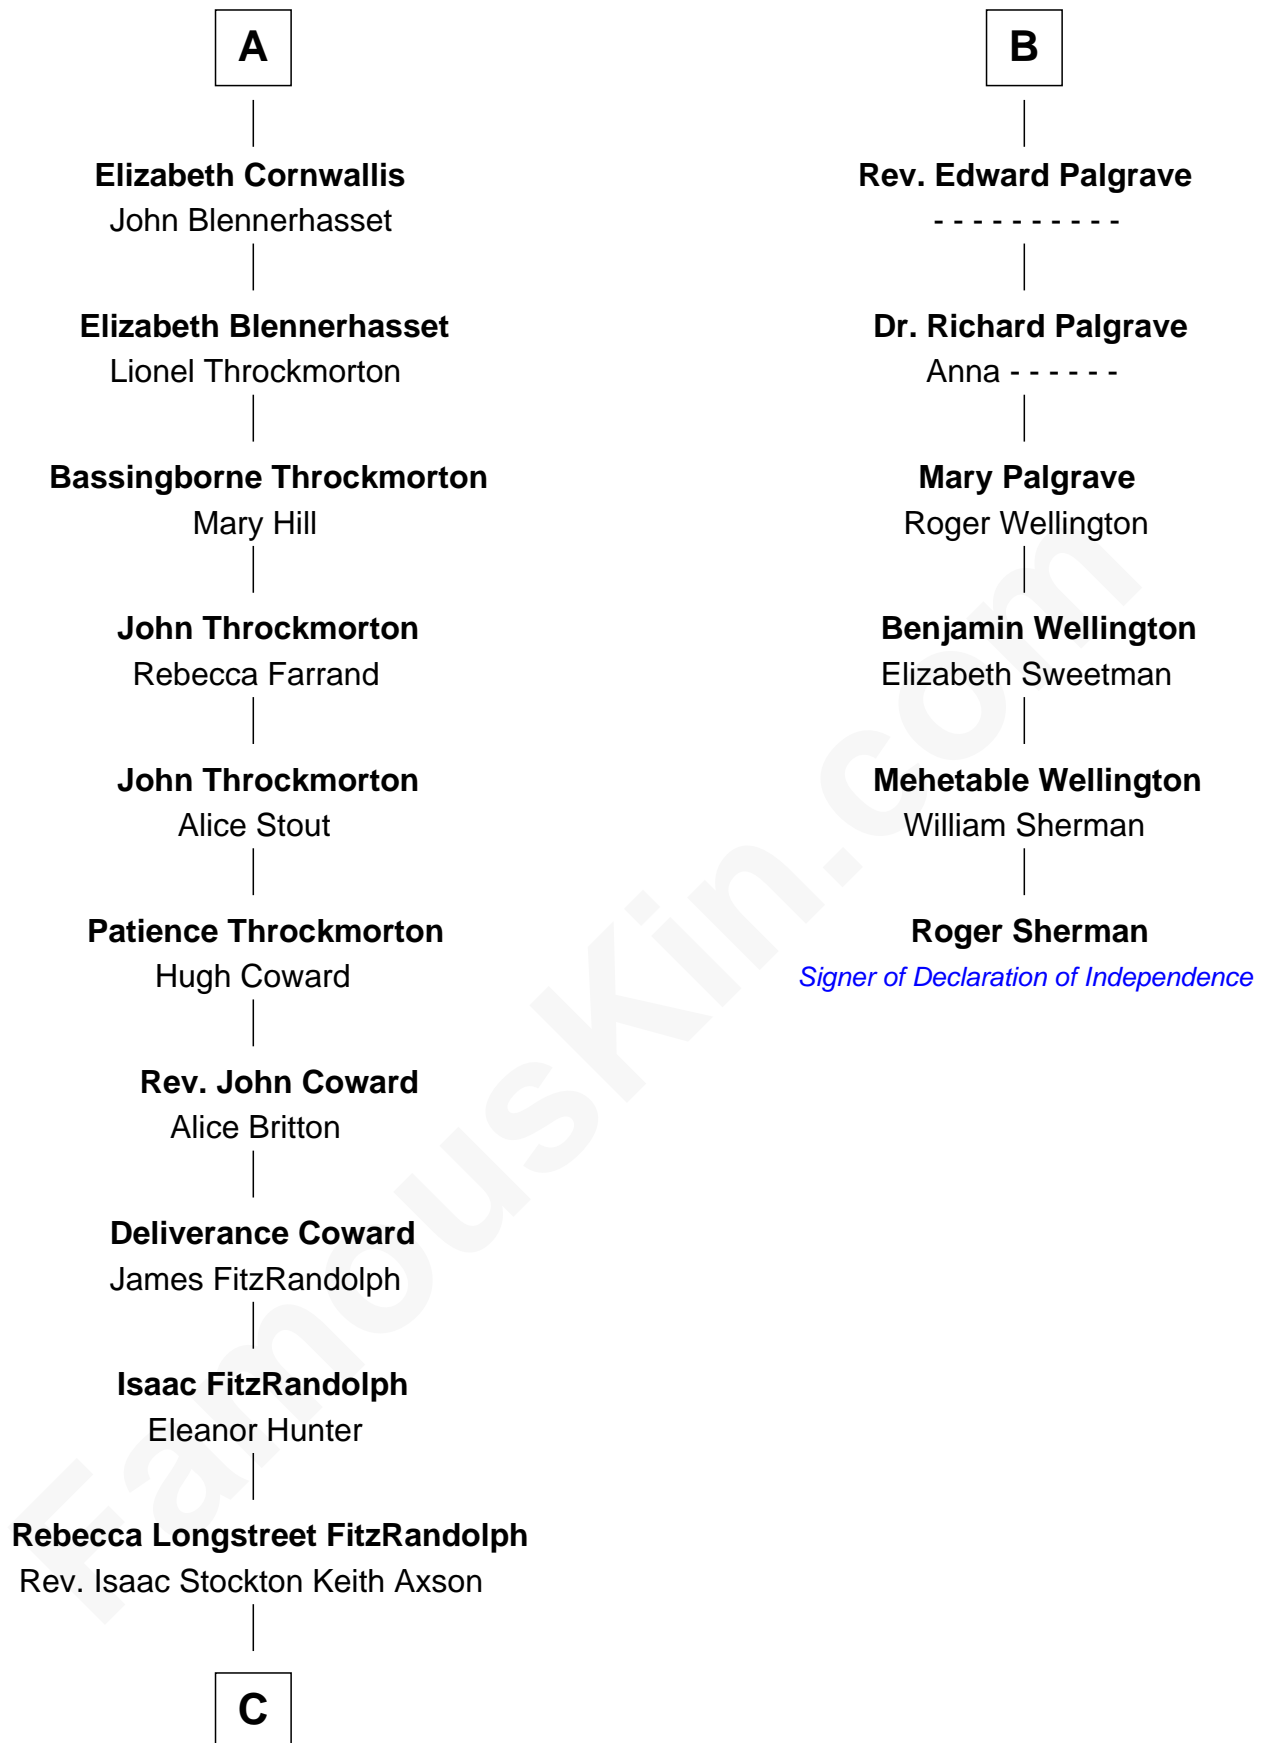

## Relationship Chart of Ellen Louise (Axson) Wilson

*First Lady of President Woodrow Wilson*

12th cousin 6 times removed of

**Roger Sherman**

*Signer of the Declaration of Independence*

C

Rev. Samuel Edward Axson

Margaret Jane Hoyt

Ellen Louise (Axson) Wilson

*First Lady of Woodrow Wilson*

FamousKin.com