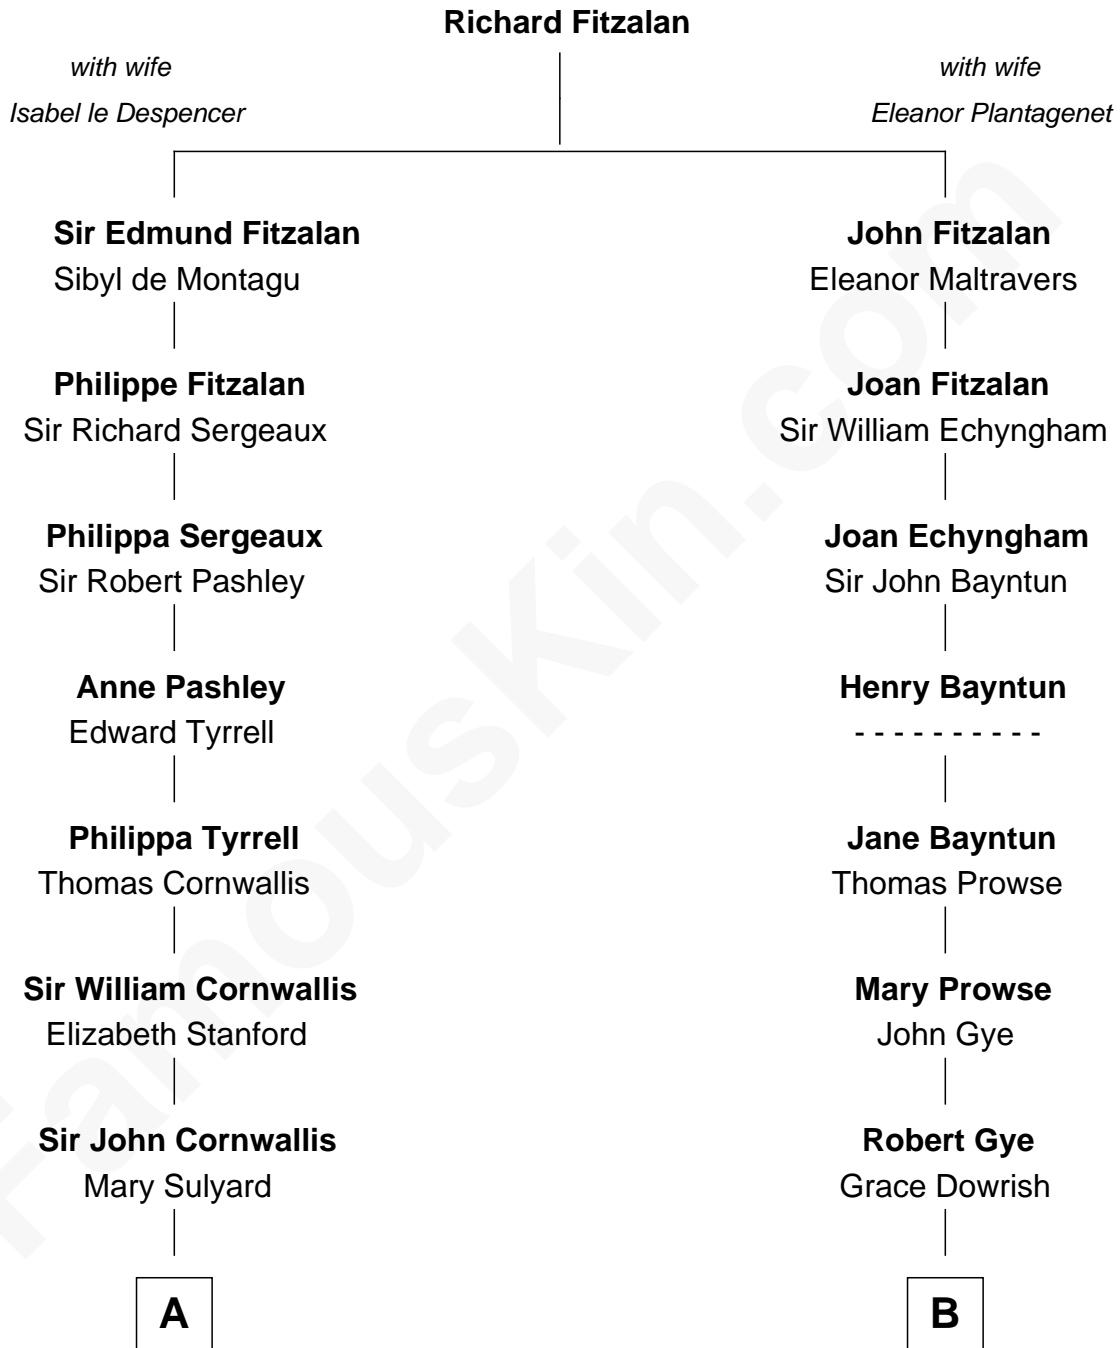

FamousKin.com
Relationship Chart of
Ellen Louise (Axson) Wilson
First Lady of President Woodrow Wilson

14th cousin 4 times removed of

Samuel Cony
31st Governor of Maine

C

Rev. Samuel Edward Axson

Margaret Jane Hoyt

Ellen Louise (Axson) Wilson

First Lady of Woodrow Wilson

FamousKin.com