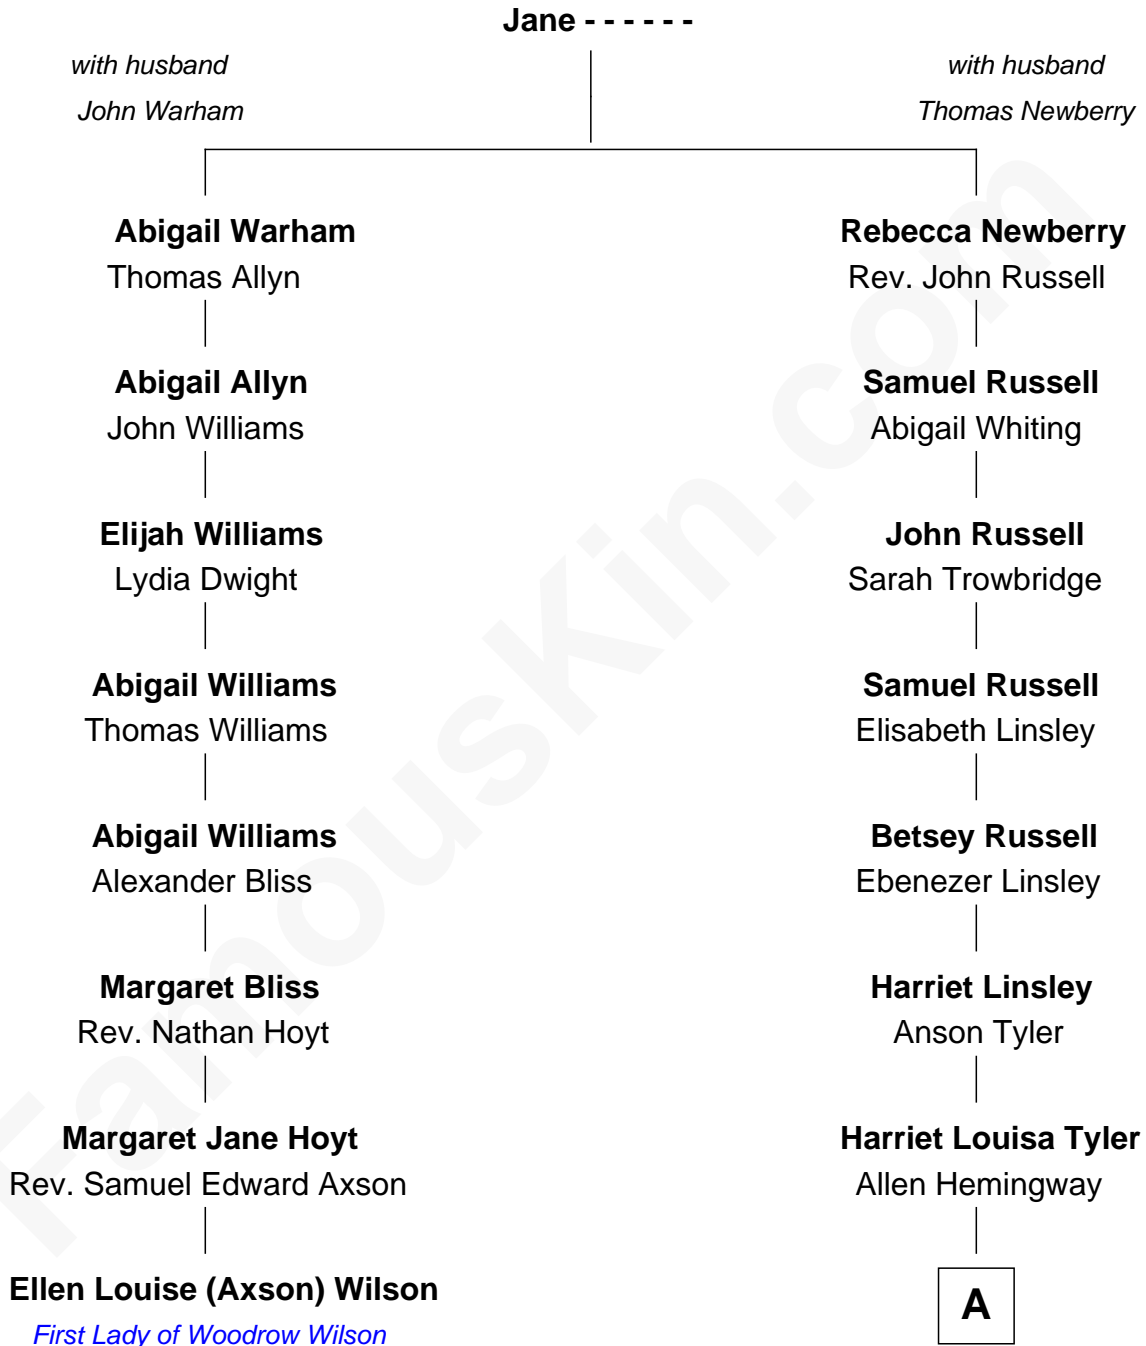

**FamousKin.com**  
**Relationship Chart of**  
**Ellen Louise (Axson) Wilson**  
*First Lady of President Woodrow Wilson*

7th cousin 2 times removed of

**Ernest Hemingway**  
*Author of The Sun Also Rises*

A

**Anson Tyler Hemingway**  
Adelaide Edmonds

**Clarence Edmonds Hemingway**  
Grace H. Hall

**Ernest Hemingway**  
*Author of [The Sun Also Rises](#)*

FamousKin.com