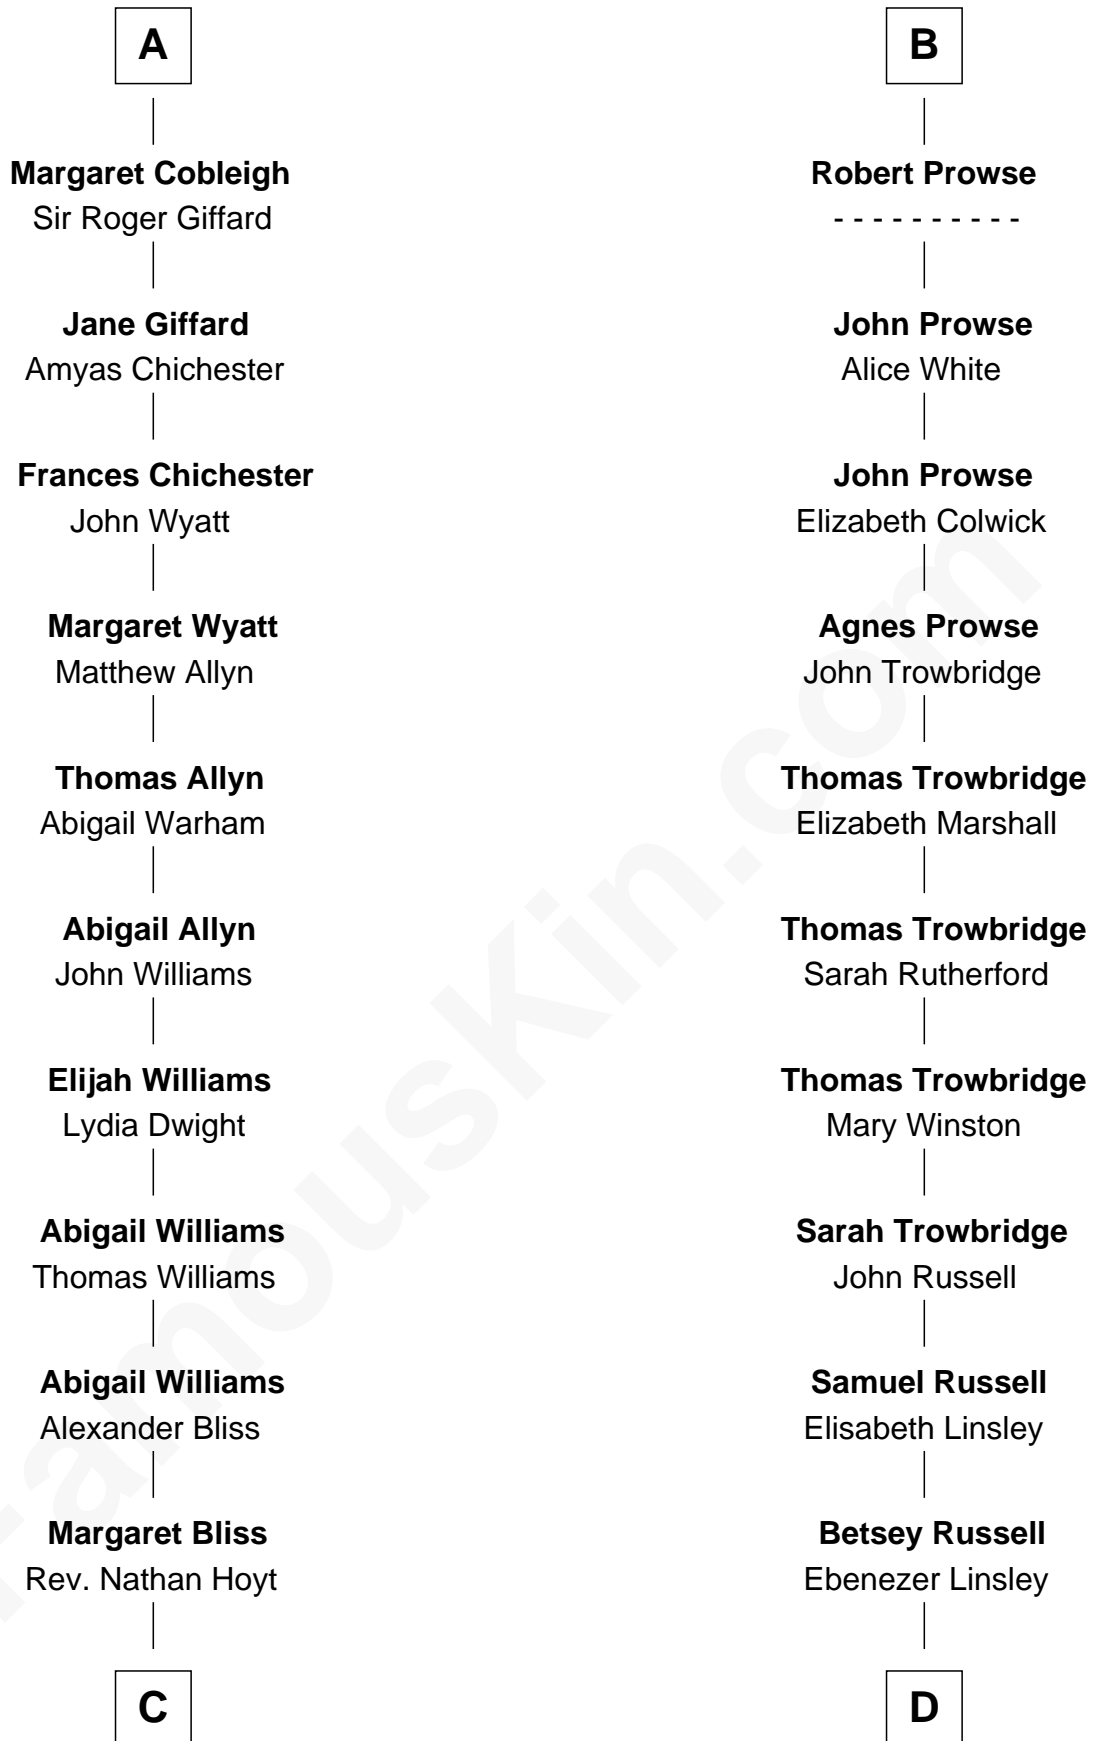

FamousKin.com
Relationship Chart of
Ellen Louise (Axson) Wilson

First Lady of President Woodrow Wilson

18th cousin 3 times removed of

Ernest Hemingway

Author of The Sun Also Rises

Sir Humphrey de Beauchamp

Sibyl Oliver

C

Margaret Jane Hoyt
Rev. Samuel Edward Axson

Ellen Louise (Axson) Wilson
First Lady of Woodrow Wilson

D

Harriet Linsley
Anson Tyler

Harriet Louisa Tyler
Allen Hemingway

Anson Tyler Hemingway
Adelaide Edmonds