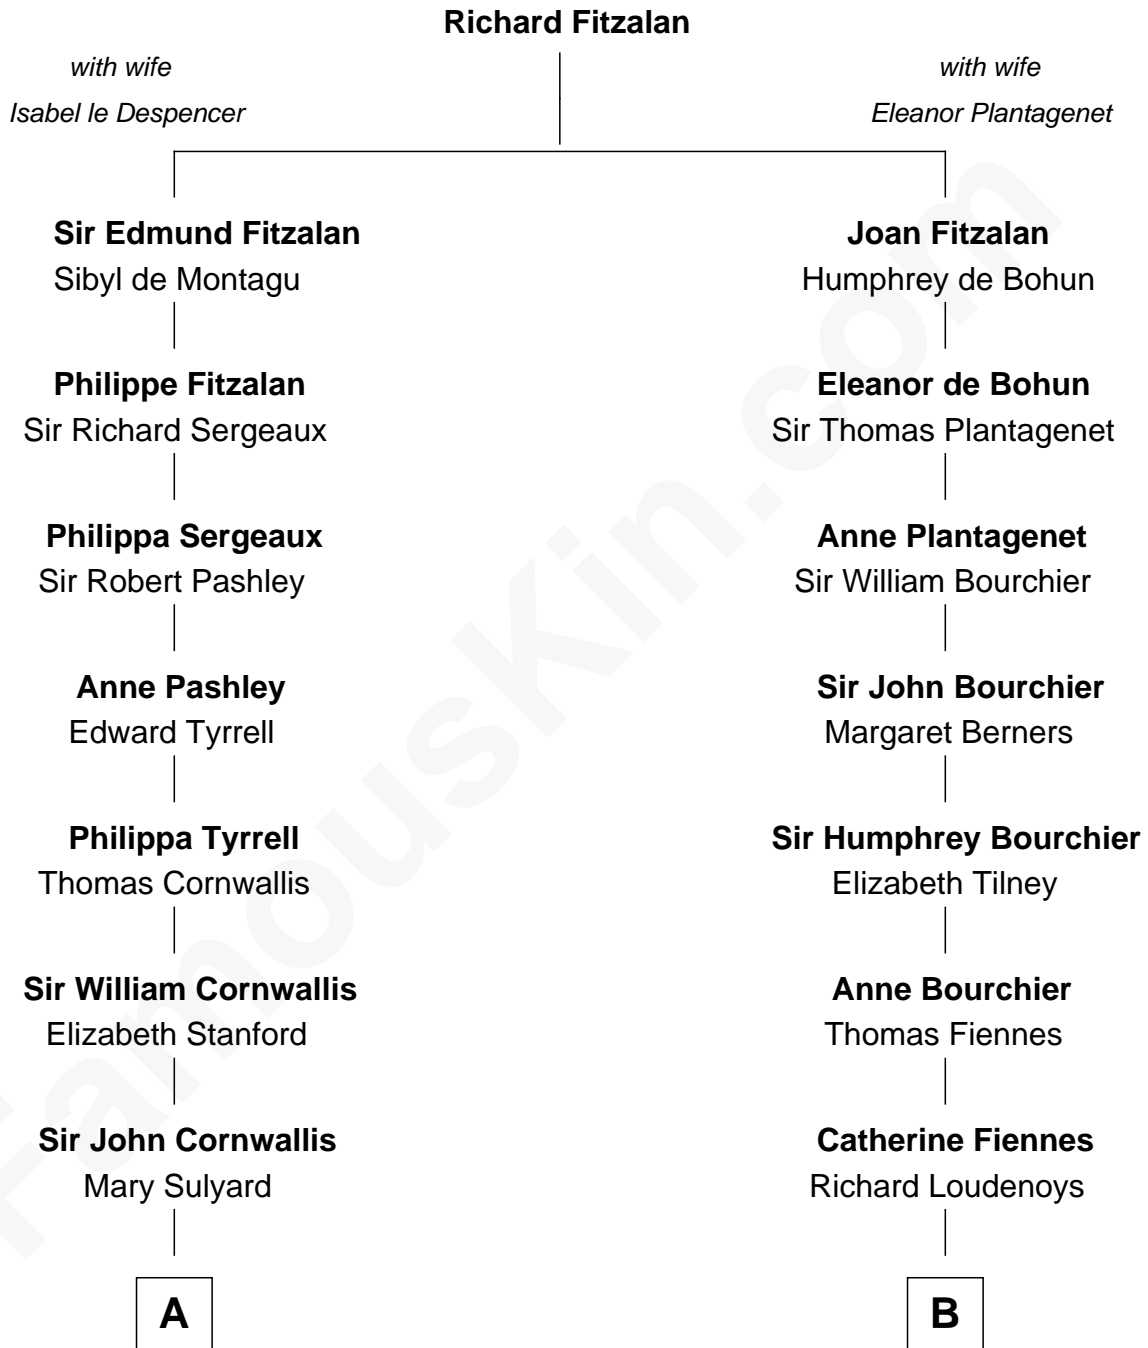

FamousKin.com
Relationship Chart of
Ellen Louise (Axson) Wilson
First Lady of President Woodrow Wilson

18th cousin 1 time removed of

Frank Lloyd Wright
American Architect

C

Rev. Samuel Edward Axson

Margaret Jane Hoyt

Ellen Louise (Axson) Wilson

First Lady of Woodrow Wilson

D

Rev. David Wright

Abigail Goddard

William Carey Wright

Anna Lloyd Jones

Frank Lloyd Wright