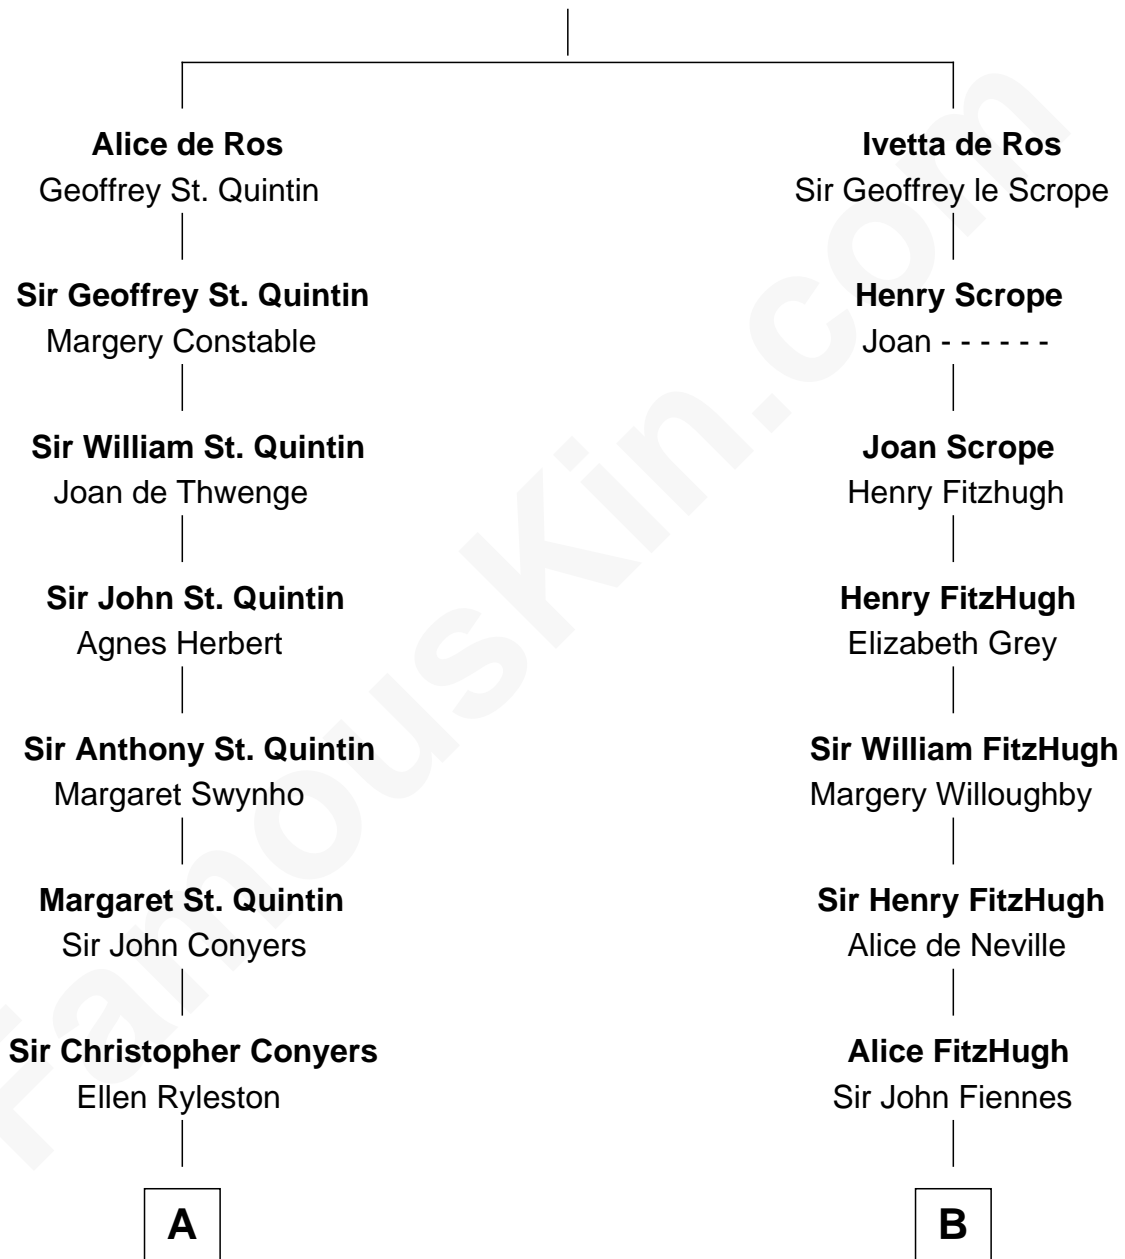

**FamousKin.com**  
**Relationship Chart of**  
**Ellen Louise (Axson) Wilson**  
*First Lady of President Woodrow Wilson*

19th cousin 2 times removed of

**Frank Lloyd Wright**  
*American Architect*

**Sir William de Ros**  
 Eustache Fitz Ralph

**C**

**Rebecca Longstreet FitzRandolph**

Rev. Isaac Stockton Keith Axson

**Rev. Samuel Edward Axson**

Margaret Jane Hoyt

**Ellen Louise (Axson) Wilson**

*First Lady of Woodrow Wilson*

**D**

**Capt. Russell Hubbard**

Mary Gray

**Martha Hubbard**

David Wright

**Rev. David Wright**

Abigail Goddard

**William Carey Wright**

Anna Lloyd Jones