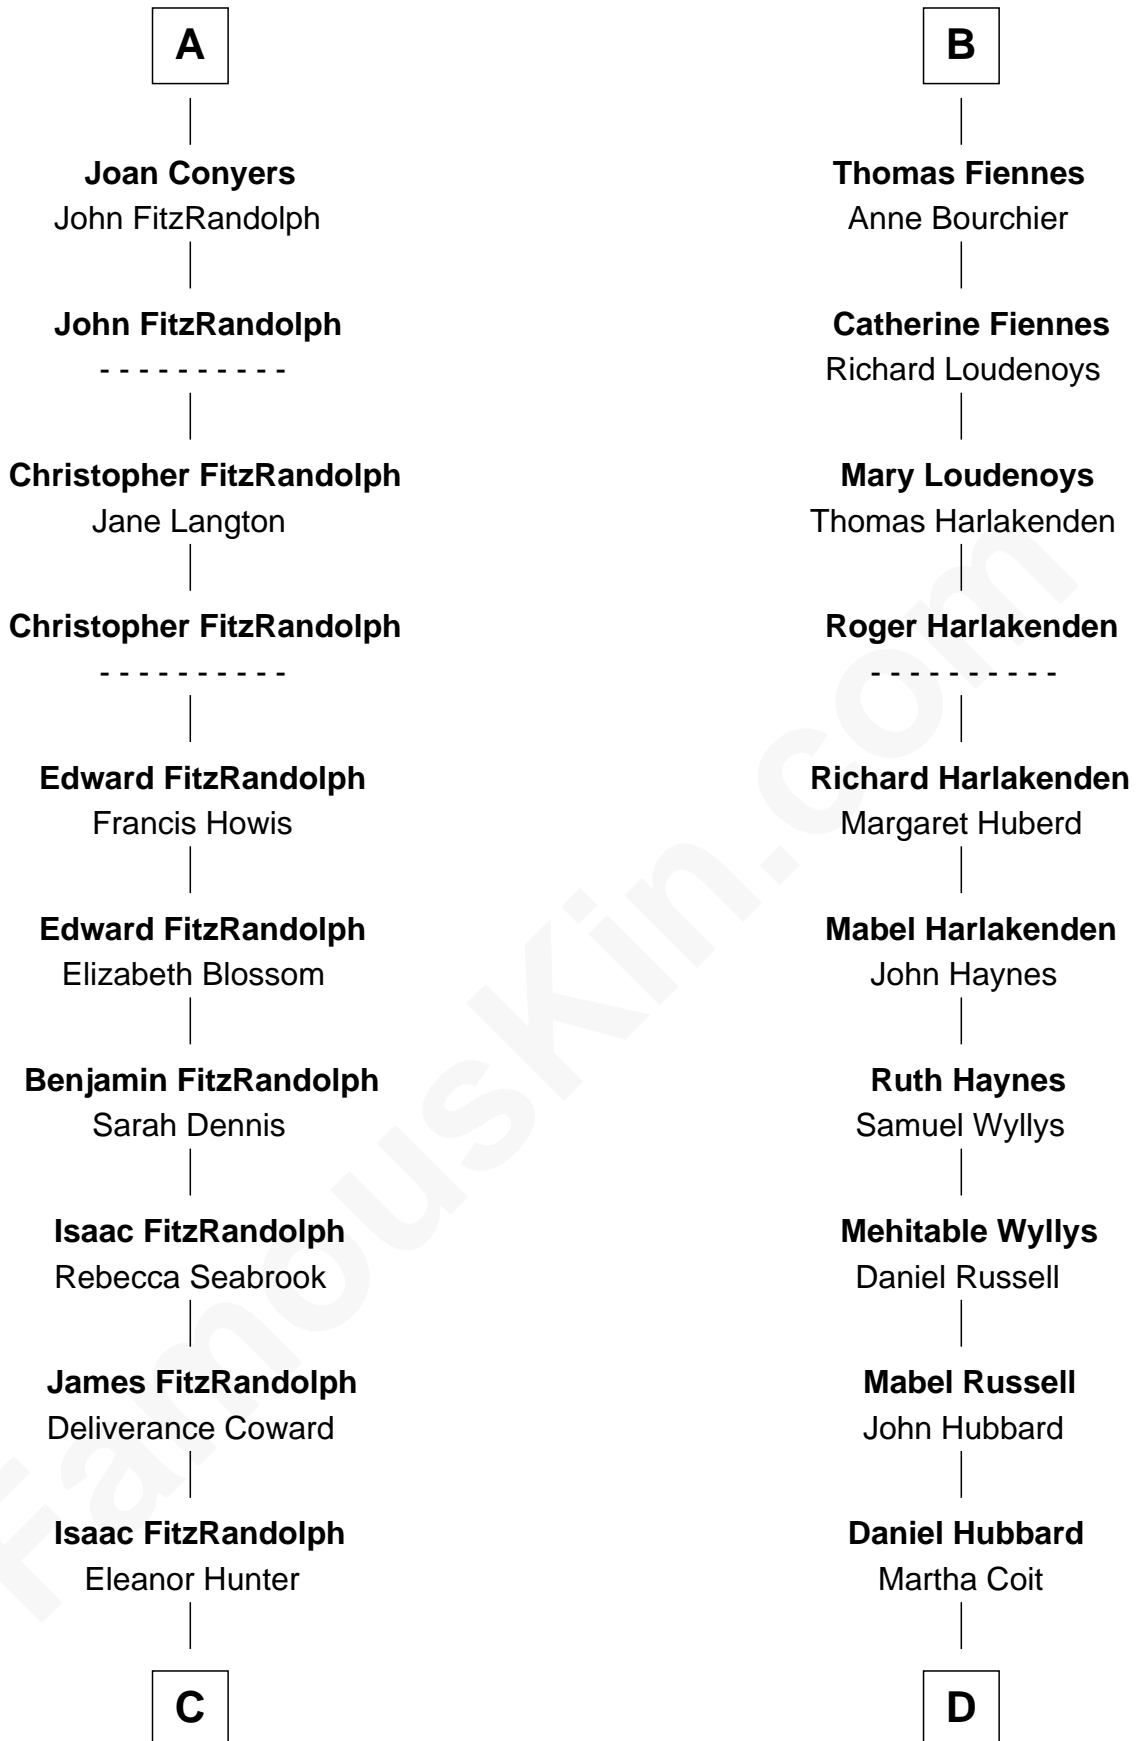

**FamousKin.com**  
**Relationship Chart of**  
**Ellen Louise (Axson) Wilson**  
*First Lady of President Woodrow Wilson*

19th cousin 2 times removed of

**Frank Lloyd Wright**  
*American Architect*

**Sir William de Ros**  
 Eustache Fitz Ralph

**C**

**Rebecca Longstreet FitzRandolph**

Rev. Isaac Stockton Keith Axson

**Rev. Samuel Edward Axson**

Margaret Jane Hoyt

**Ellen Louise (Axson) Wilson**

*First Lady of Woodrow Wilson*

**D**

**Capt. Russell Hubbard**

Mary Gray

**Martha Hubbard**

David Wright

**Rev. David Wright**

Abigail Goddard

**William Carey Wright**

Anna Lloyd Jones