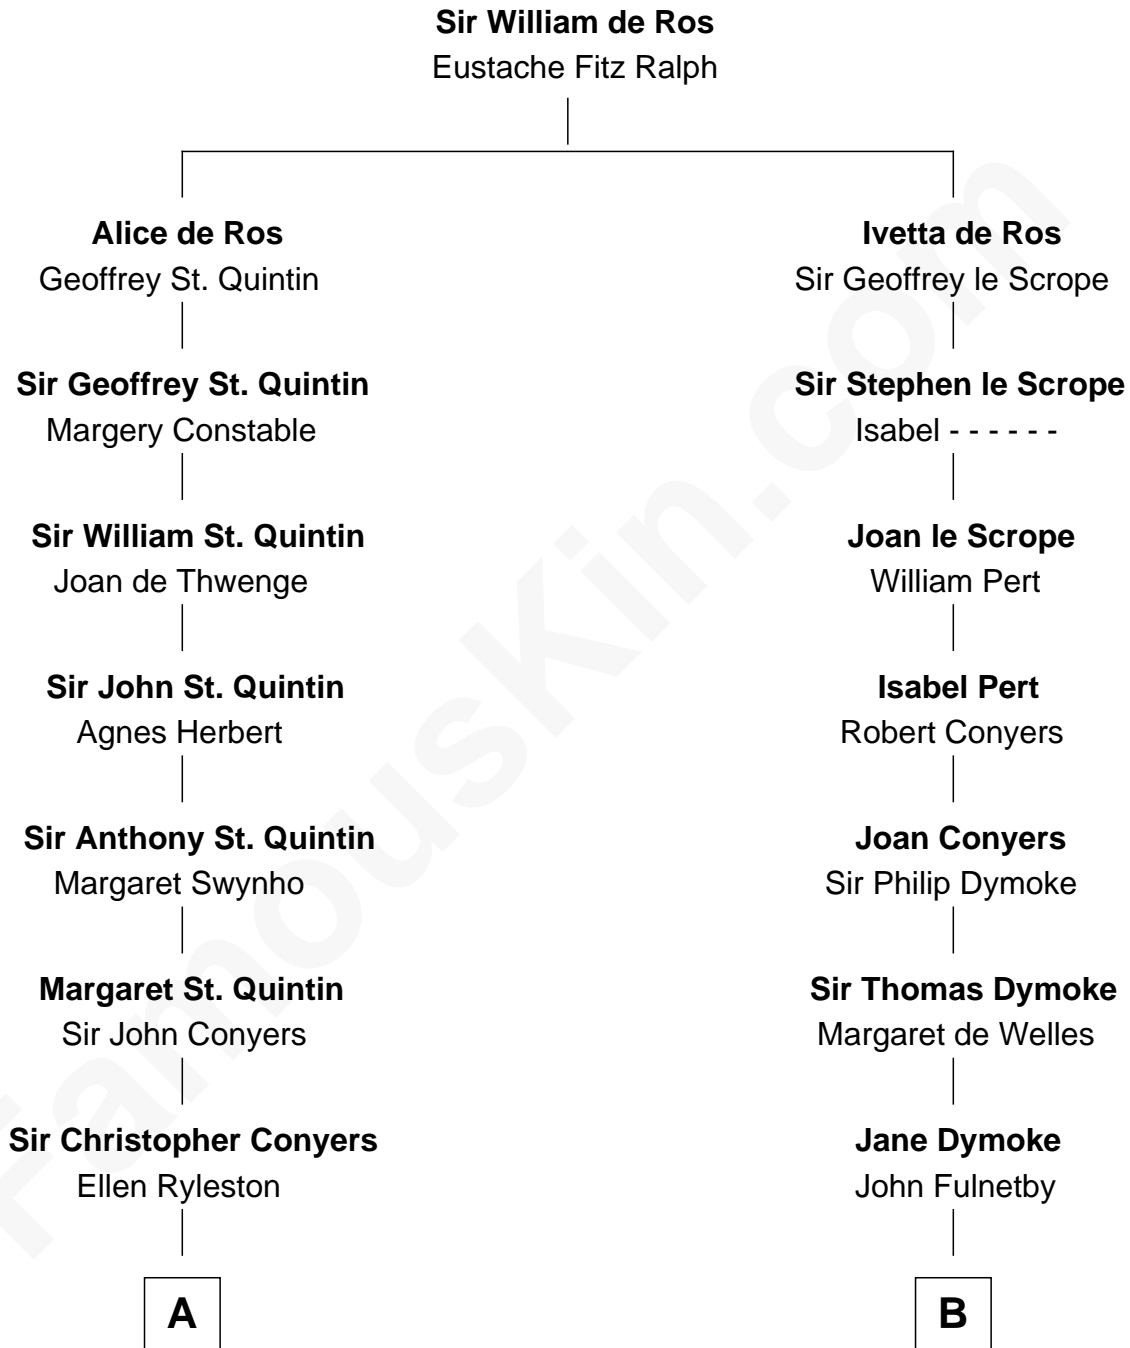

FamousKin.com
Relationship Chart of
Ellen Louise (Axson) Wilson
First Lady of President Woodrow Wilson

19th cousin 2 times removed of

Sam Waterston
Stage, TV and Movie Actor

C

Rebecca Longstreet FitzRandolph

Rev. Isaac Stockton Keith Axson

Rev. Samuel Edward Axson

Margaret Jane Hoyt

Ellen Louise (Axson) Wilson

First Lady of Woodrow Wilson

D

Anna Greenleaf Sawyer

Amos Atkinson

Edward Atkinson

Mary Caroline Heath

Robert Whitman Atkinson

Elizabeth Bispham Page

Alice Tucker Atkinson

George Chychele Waterston

Sam Waterston

Stage, TV and Movie Actor