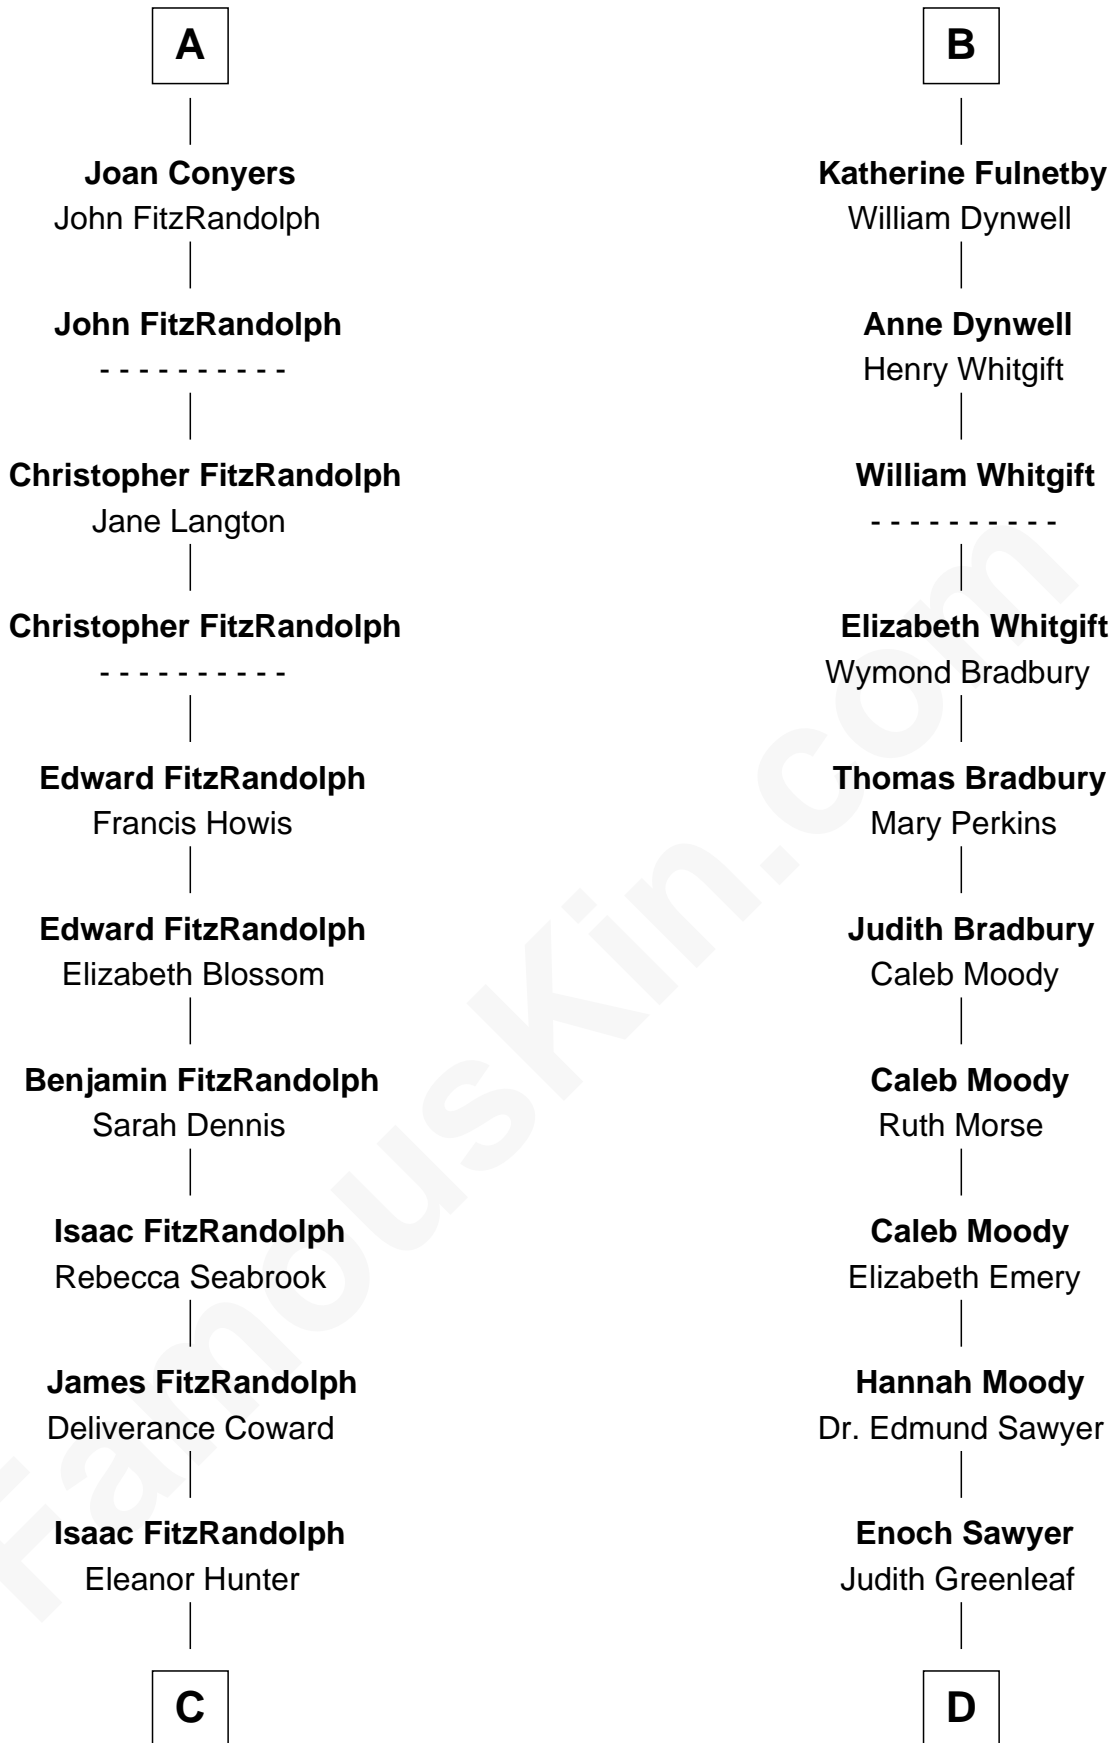

FamousKin.com
Relationship Chart of
Ellen Louise (Axson) Wilson
First Lady of President Woodrow Wilson

19th cousin 2 times removed of

Sam Waterston
Stage, TV and Movie Actor

C

Rebecca Longstreet FitzRandolph

Rev. Isaac Stockton Keith Axson

Rev. Samuel Edward Axson

Margaret Jane Hoyt

Ellen Louise (Axson) Wilson

First Lady of Woodrow Wilson

D

Anna Greenleaf Sawyer

Amos Atkinson

Edward Atkinson

Mary Caroline Heath

Robert Whitman Atkinson

Elizabeth Bispham Page

Alice Tucker Atkinson

George Chychele Waterston

Sam Waterston

Stage, TV and Movie Actor