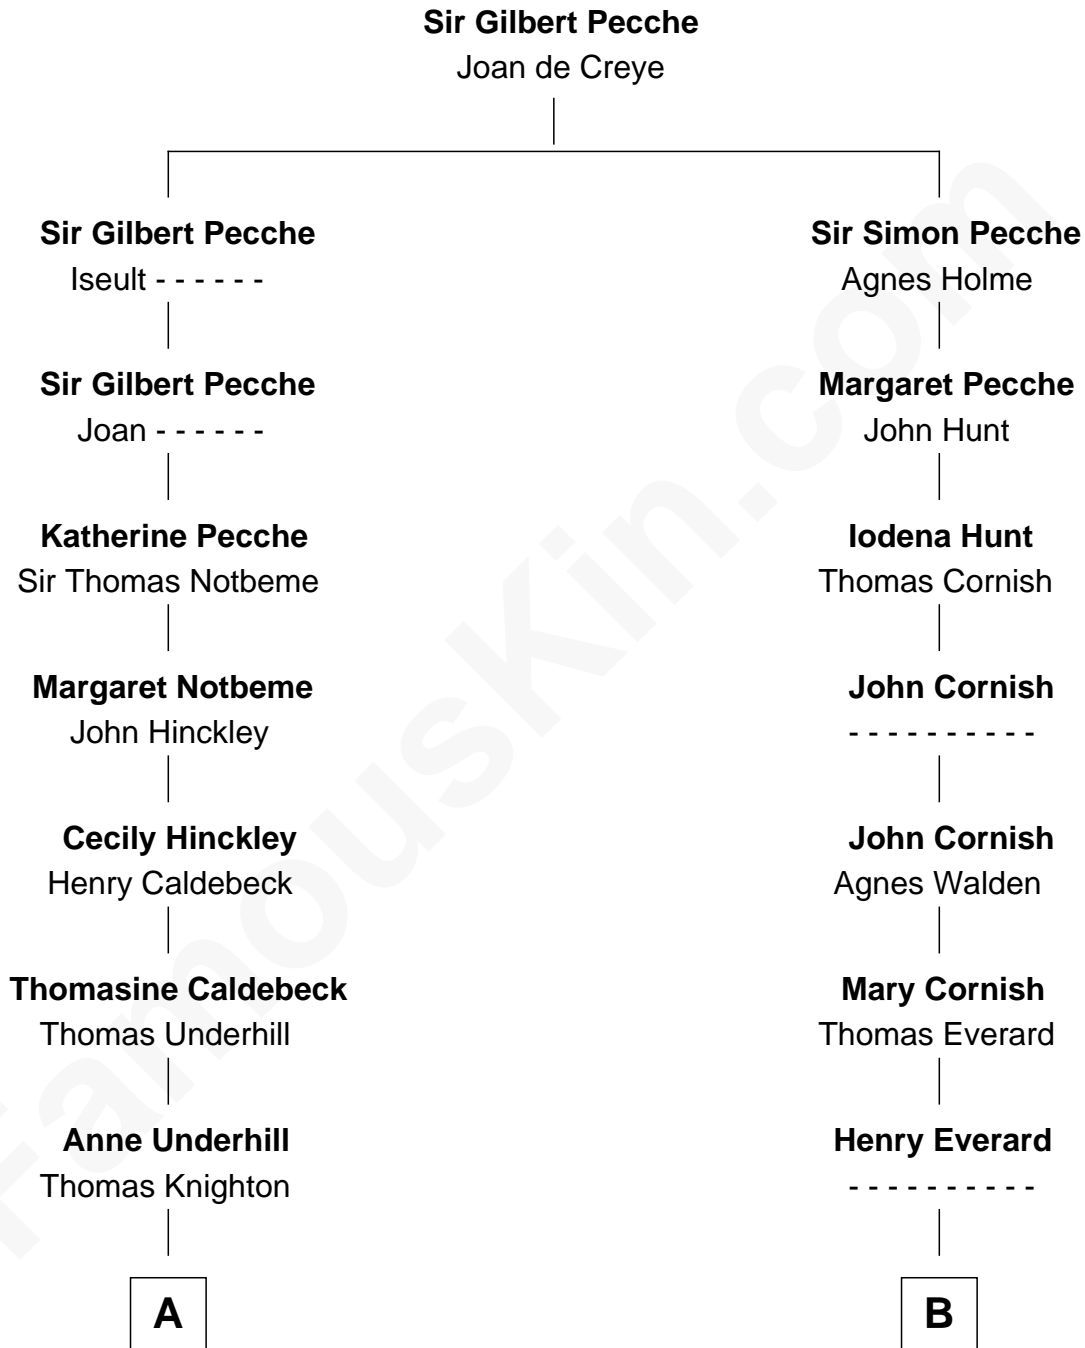

FamousKin.com
Relationship Chart of
Ellen Louise (Axson) Wilson
First Lady of President Woodrow Wilson

18th cousin 2 times removed of

Kyra Sedgwick
TV and Movie Actress

C

Margaret Jane Hoyt
Rev. Samuel Edward Axson

Ellen Louise (Axson) Wilson
First Lady of Woodrow Wilson

D

Sarah May Minturn
Henry Dwight Sedgwick

Robert Minturn Sedgwick
Helen Peabody

Henry Dwight Sedgwick
Patricia Ann Rosenwald

Kyra Sedgwick
TV and Movie Actress