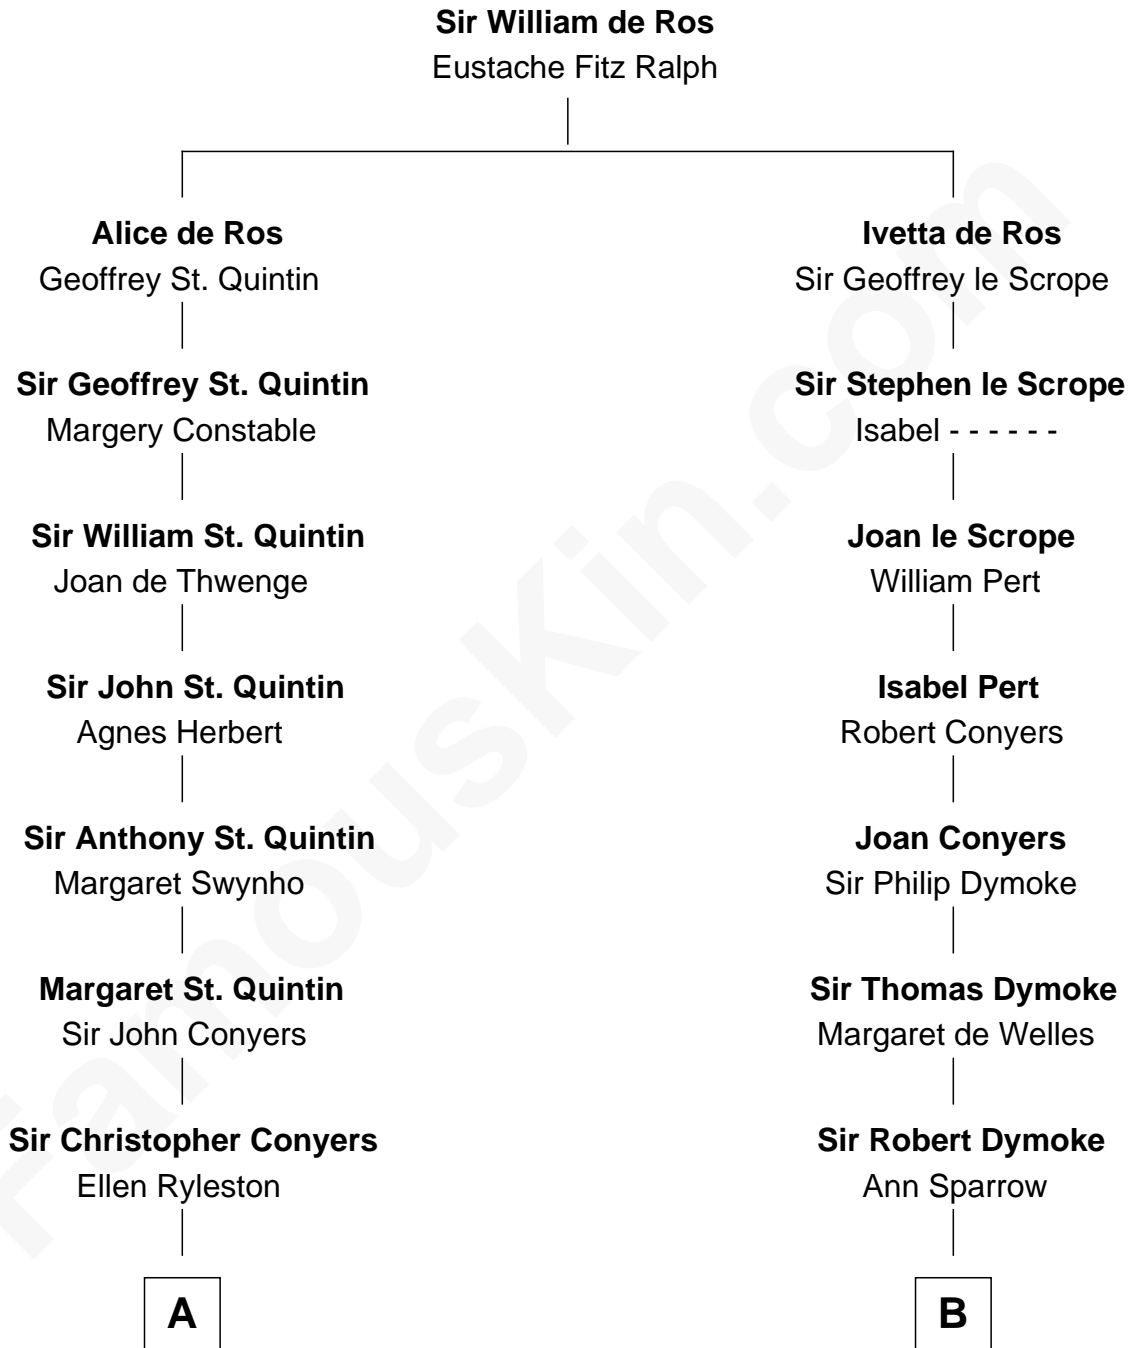

FamousKin.com
Relationship Chart of
Ellen Louise (Axson) Wilson
First Lady of President Woodrow Wilson

19th cousin 2 times removed of

Douglas Trumbull
Film Special Effects Pioneer

C

Rebecca Longstreet FitzRandolph

Rev. Isaac Stockton Keith Axson

Rev. Samuel Edward Axson

Margaret Jane Hoyt

Ellen Louise (Axson) Wilson

First Lady of Woodrow Wilson

D

Virginia Ann Mildred Thomas

Walter Bowdoin Trumbull