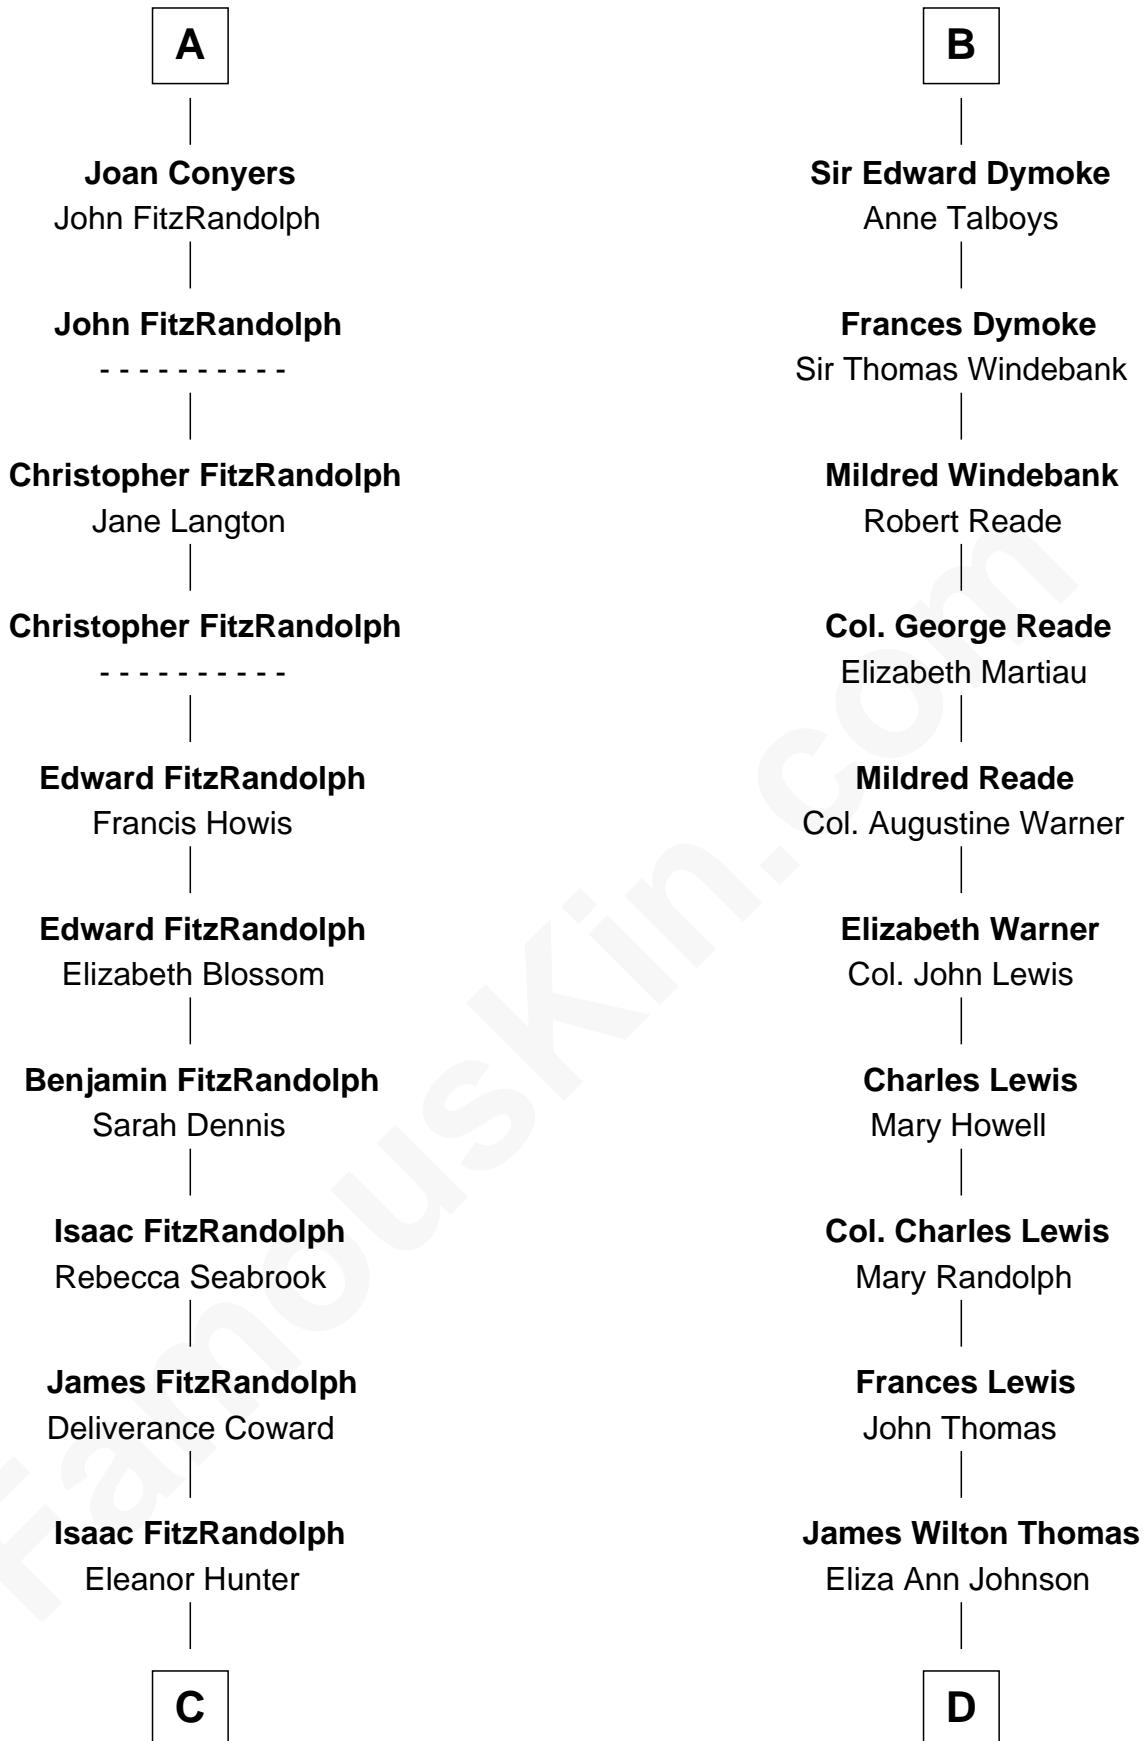

FamousKin.com
Relationship Chart of
Ellen Louise (Axson) Wilson
First Lady of President Woodrow Wilson

19th cousin 2 times removed of

Douglas Trumbull
Film Special Effects Pioneer

C

Rebecca Longstreet FitzRandolph

Rev. Isaac Stockton Keith Axson

Rev. Samuel Edward Axson

Margaret Jane Hoyt

Ellen Louise (Axson) Wilson

First Lady of Woodrow Wilson

D

Virginia Ann Mildred Thomas

Walter Bowdoin Trumbull