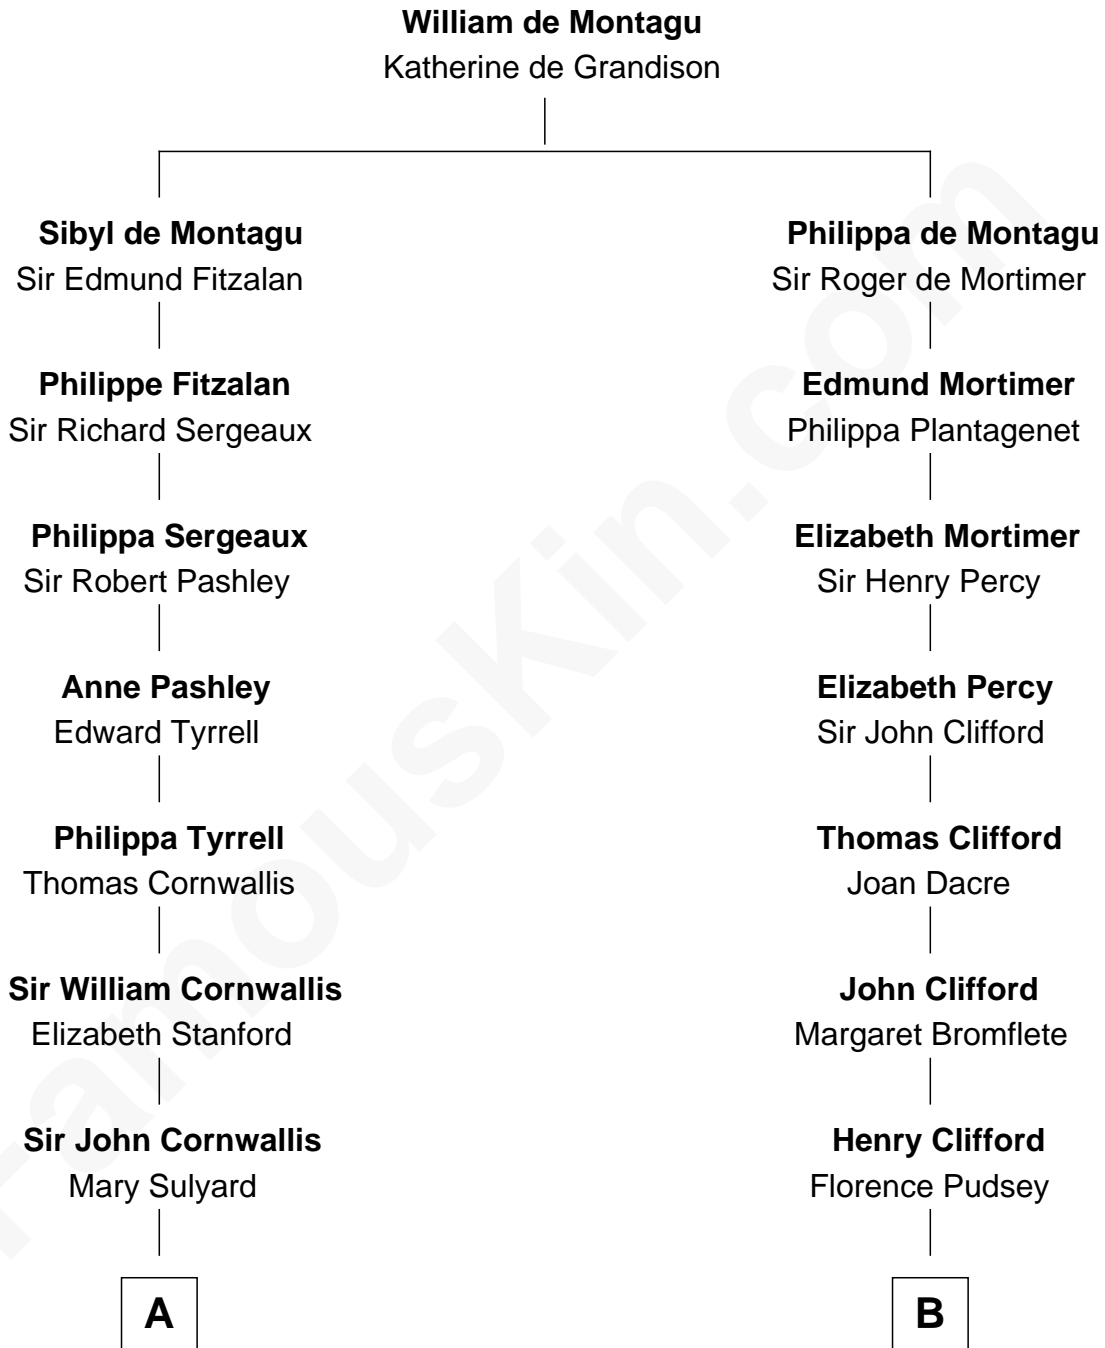

**FamousKin.com**  
**Relationship Chart of**  
**Ellen Louise (Axson) Wilson**  
*First Lady of President Woodrow Wilson*

**16th cousin 2 times removed of**

**Fletcher Christian**  
*Leader of the mutiny on the Bounty*

C

Rev. Samuel Edward Axson

Margaret Jane Hoyt

Ellen Louise (Axson) Wilson

*First Lady of Woodrow Wilson*

FamousKin.com