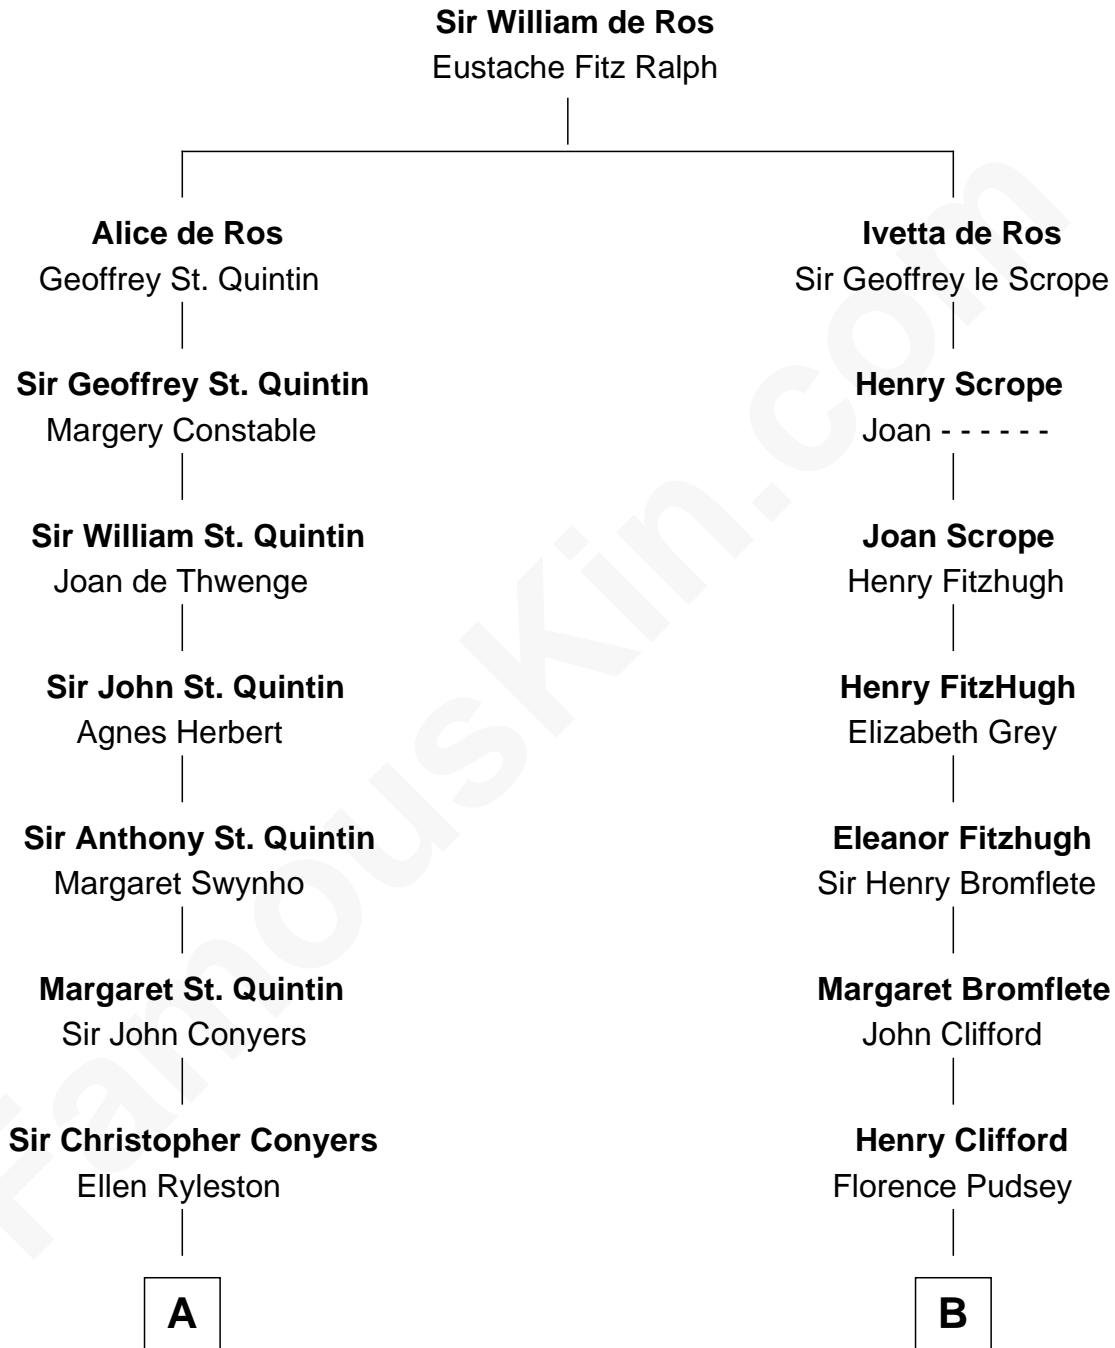

FamousKin.com
Relationship Chart of
Ellen Louise (Axson) Wilson
First Lady of President Woodrow Wilson

16th cousin 3 times removed of

Fletcher Christian
Leader of the mutiny on the Bounty

C

Rebecca Longstreet FitzRandolph

Rev. Isaac Stockton Keith Axson

Rev. Samuel Edward Axson

Margaret Jane Hoyt

Ellen Louise (Axson) Wilson

First Lady of Woodrow Wilson

FamousKin.com