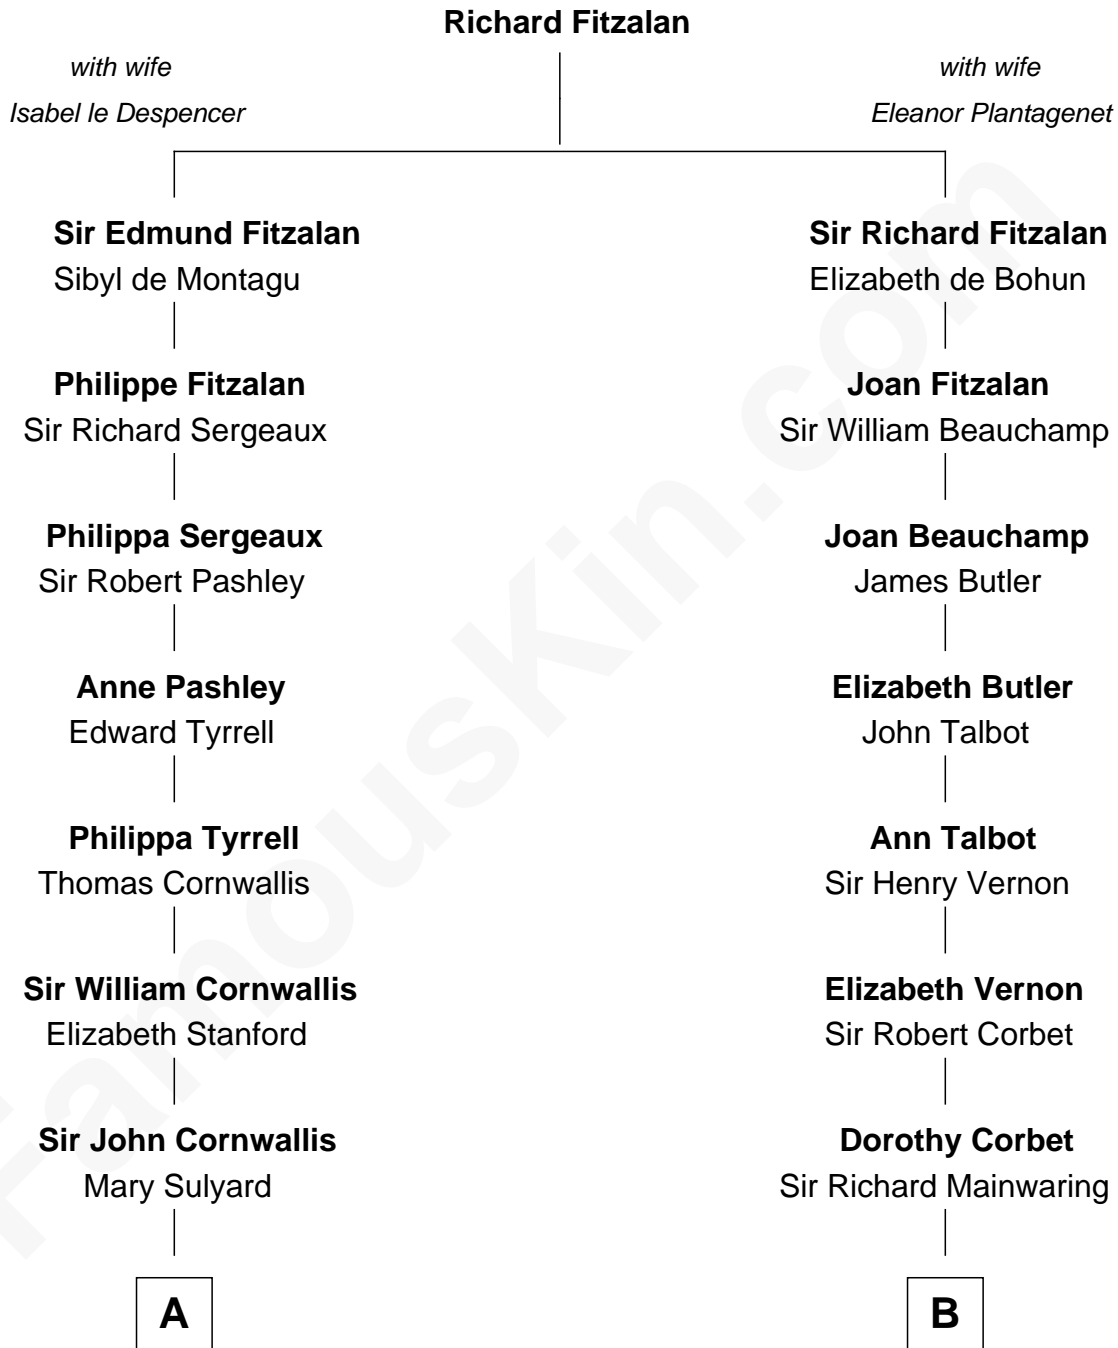

FamousKin.com
Relationship Chart of
Ellen Louise (Axson) Wilson
First Lady of President Woodrow Wilson

18th cousin 3 times removed of

Amber Stevens West
TV and Movie Actress

C

Rev. Samuel Edward Axson

Margaret Jane Hoyt

Ellen Louise (Axson) Wilson

First Lady of Woodrow Wilson

D

Josey Chaffee Cook

Julianne Frances Taylor

Frances Jemima Cook

Albert Baas

LaVerne M. Baas