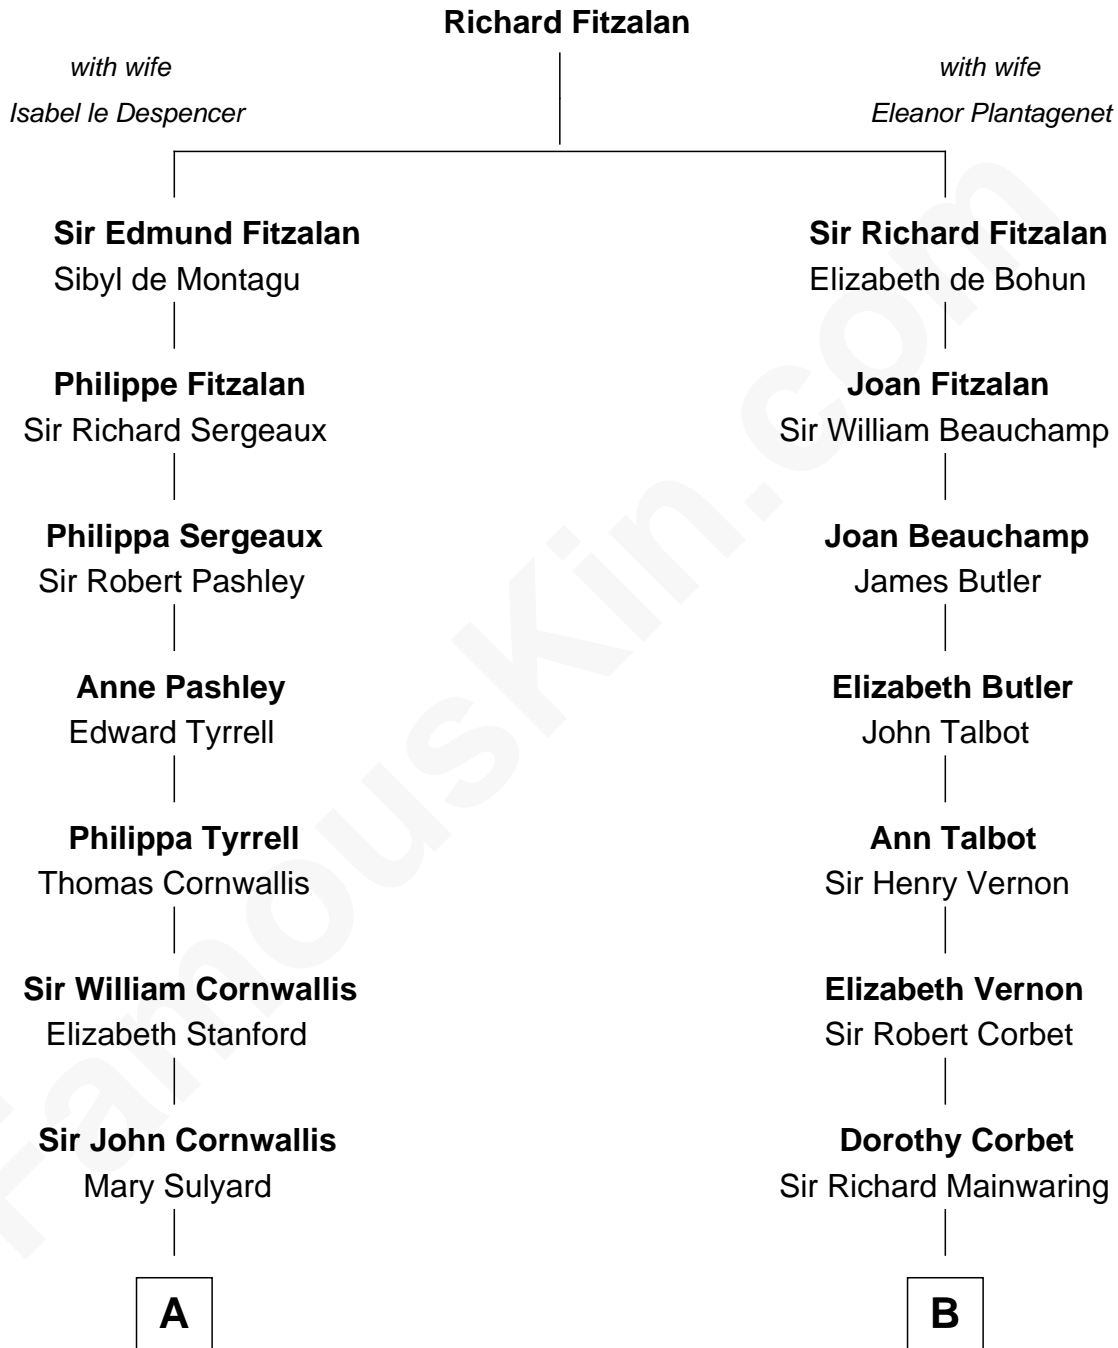

FamousKin.com
Relationship Chart of
Ellen Louise (Axson) Wilson
First Lady of President Woodrow Wilson

18th cousin 2 times removed of

Shadoe Stevens
Radio Disc Jockey

C

Rev. Samuel Edward Axson

Margaret Jane Hoyt

Ellen Louise (Axson) Wilson

First Lady of Woodrow Wilson

D

Josey Chaffee Cook

Julianne Frances Taylor

Frances Jemima Cook

Albert Baas

LaVerne M. Baas