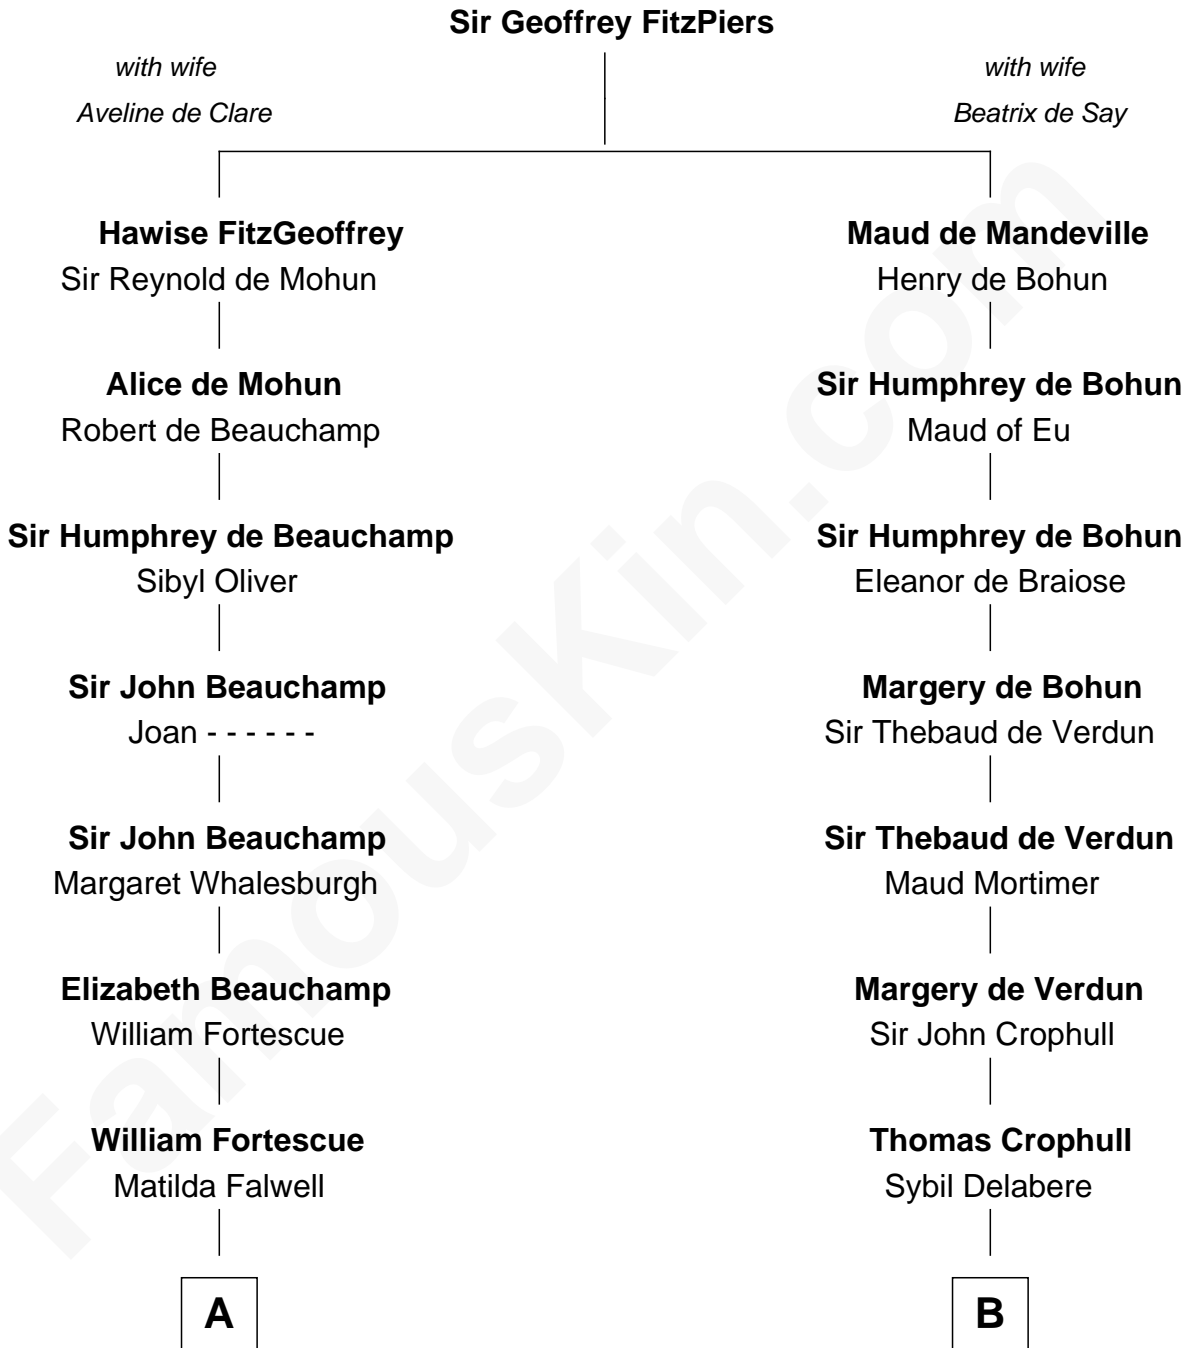

FamousKin.com

Relationship Chart of Ellen Louise (Axson) Wilson

First Lady of President Woodrow Wilson

20th cousin 1 time removed of

Button Gwinnett

Signer of the Declaration of Independence

C

Abigail Williams
Thomas Williams

Abigail Williams
Alexander Bliss

Margaret Bliss
Rev. Nathan Hoyt

Margaret Jane Hoyt
Rev. Samuel Edward Axson

Ellen Louise (Axson) Wilson
First Lady of Woodrow Wilson

D

George Gwinnett
Elizabeth Randle

George Gwinnett
Elizabeth Coxe