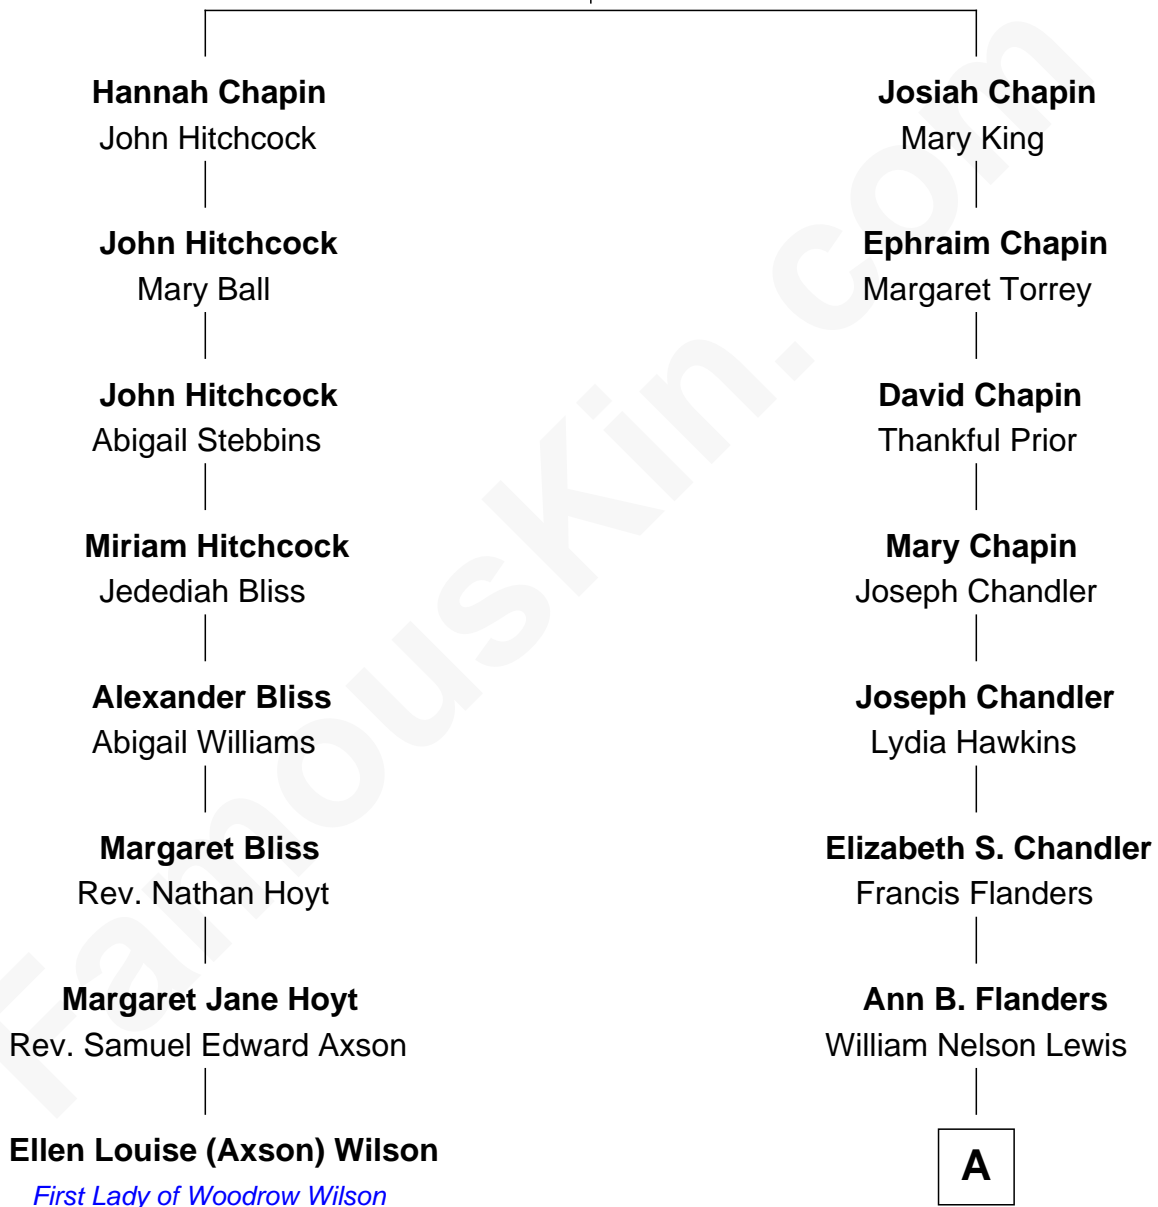

FamousKin.com
Relationship Chart of
Ellen Louise (Axson) Wilson
First Lady of President Woodrow Wilson

7th cousin 3 times removed of

Jackson Browne
Singer and Songwriter

Samuel Chapin
 Cicely Penney

A

—
Diantha Rose Lewis
Frederick William Browne