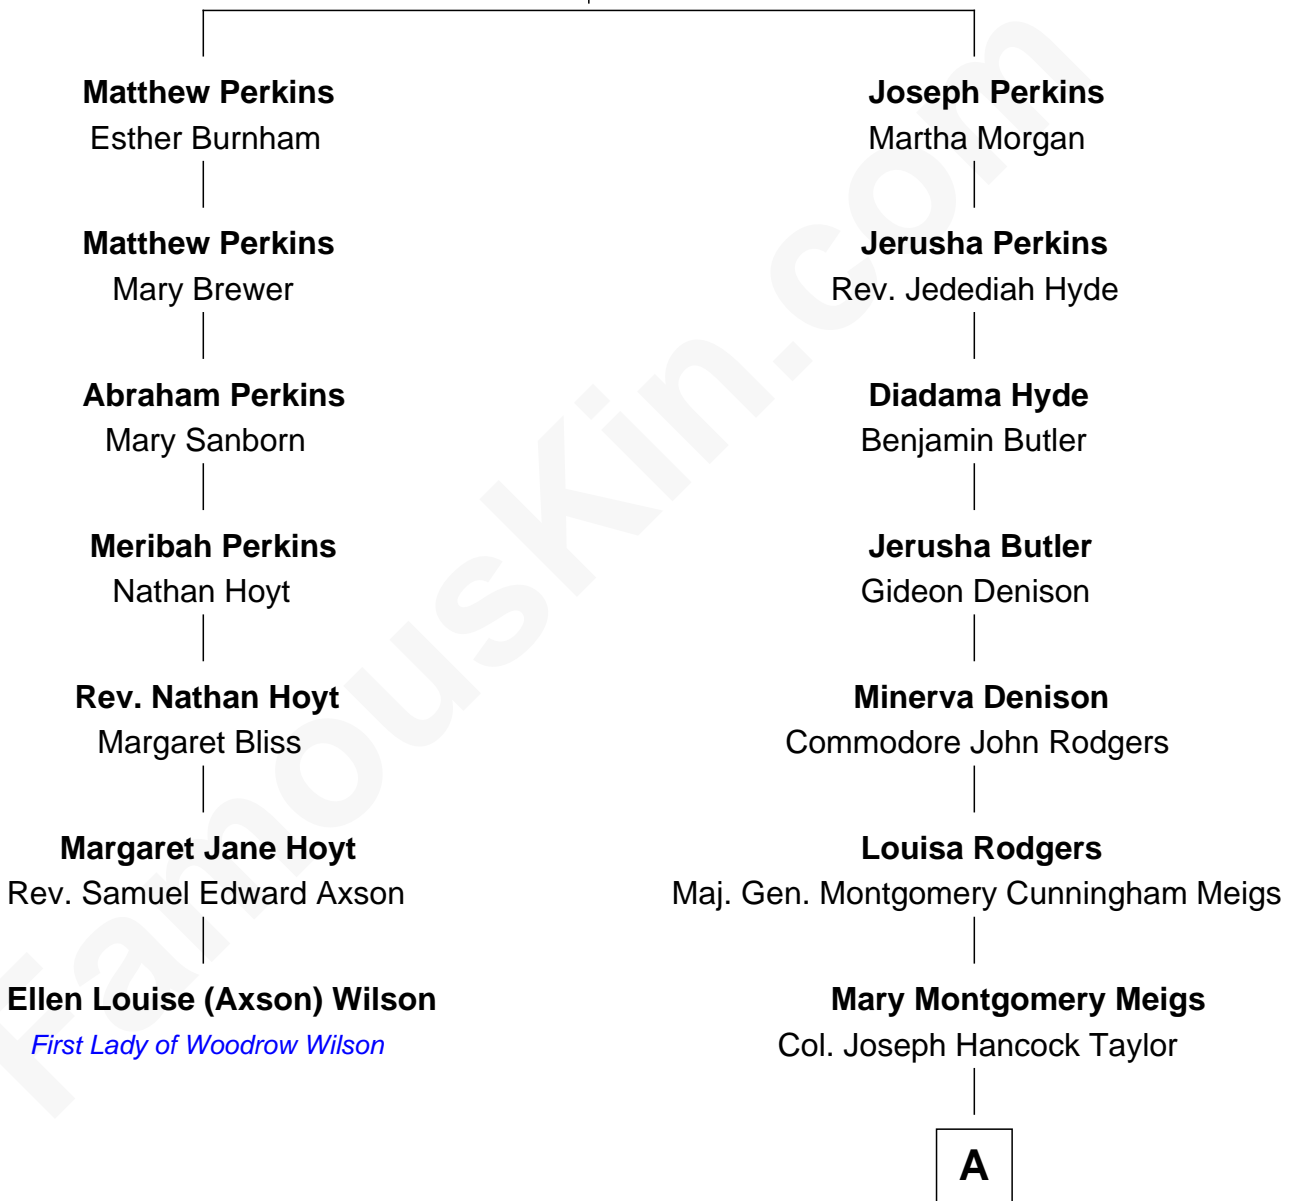

FamousKin.com

Relationship Chart of Ellen Louise (Axson) Wilson

First Lady of President Woodrow Wilson

6th cousin 4 times removed of

Parker Stevenson

TV and Movie Actor

Jacob Perkins
Elizabeth Whipple

A

—
Evelyn Taylor

Eli Kirk Price

—
Philip Price

Sarah Meade Harrison

—
Sarah Meade Price

Richard Stevenson Parker

—
Parker Stevenson

TV and Movie Actor