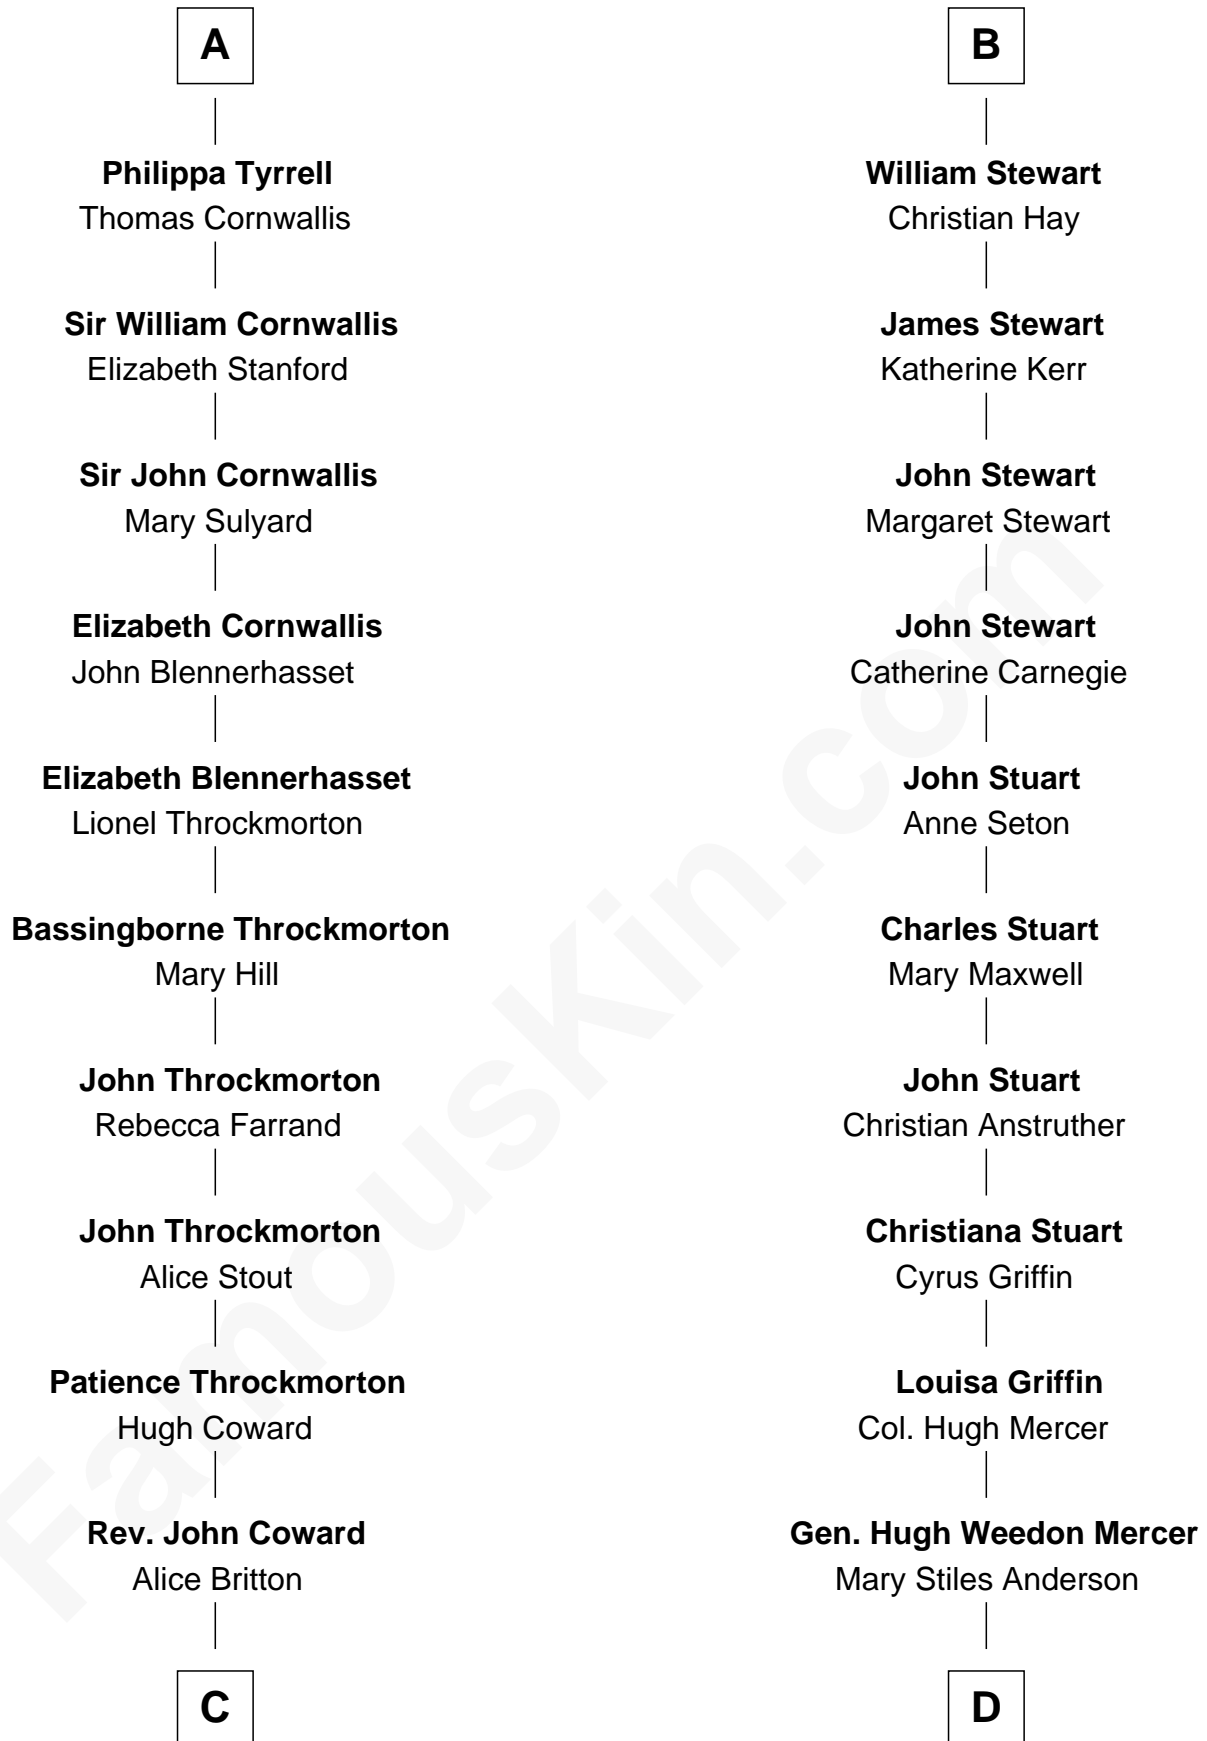

FamousKin.com

Relationship Chart of Ellen Louise (Axson) Wilson

First Lady of President Woodrow Wilson

19th cousin 2 times removed of

Johnny Mercer

Songwriter and Co-Founder of Capitol Records

C

Deliverance Coward

James FitzRandolph

Isaac FitzRandolph

Eleanor Hunter

Rebecca Longstreet FitzRandolph

Rev. Isaac Stockton Keith Axson

Rev. Samuel Edward Axson

Margaret Jane Hoyt

Ellen Louise (Axson) Wilson