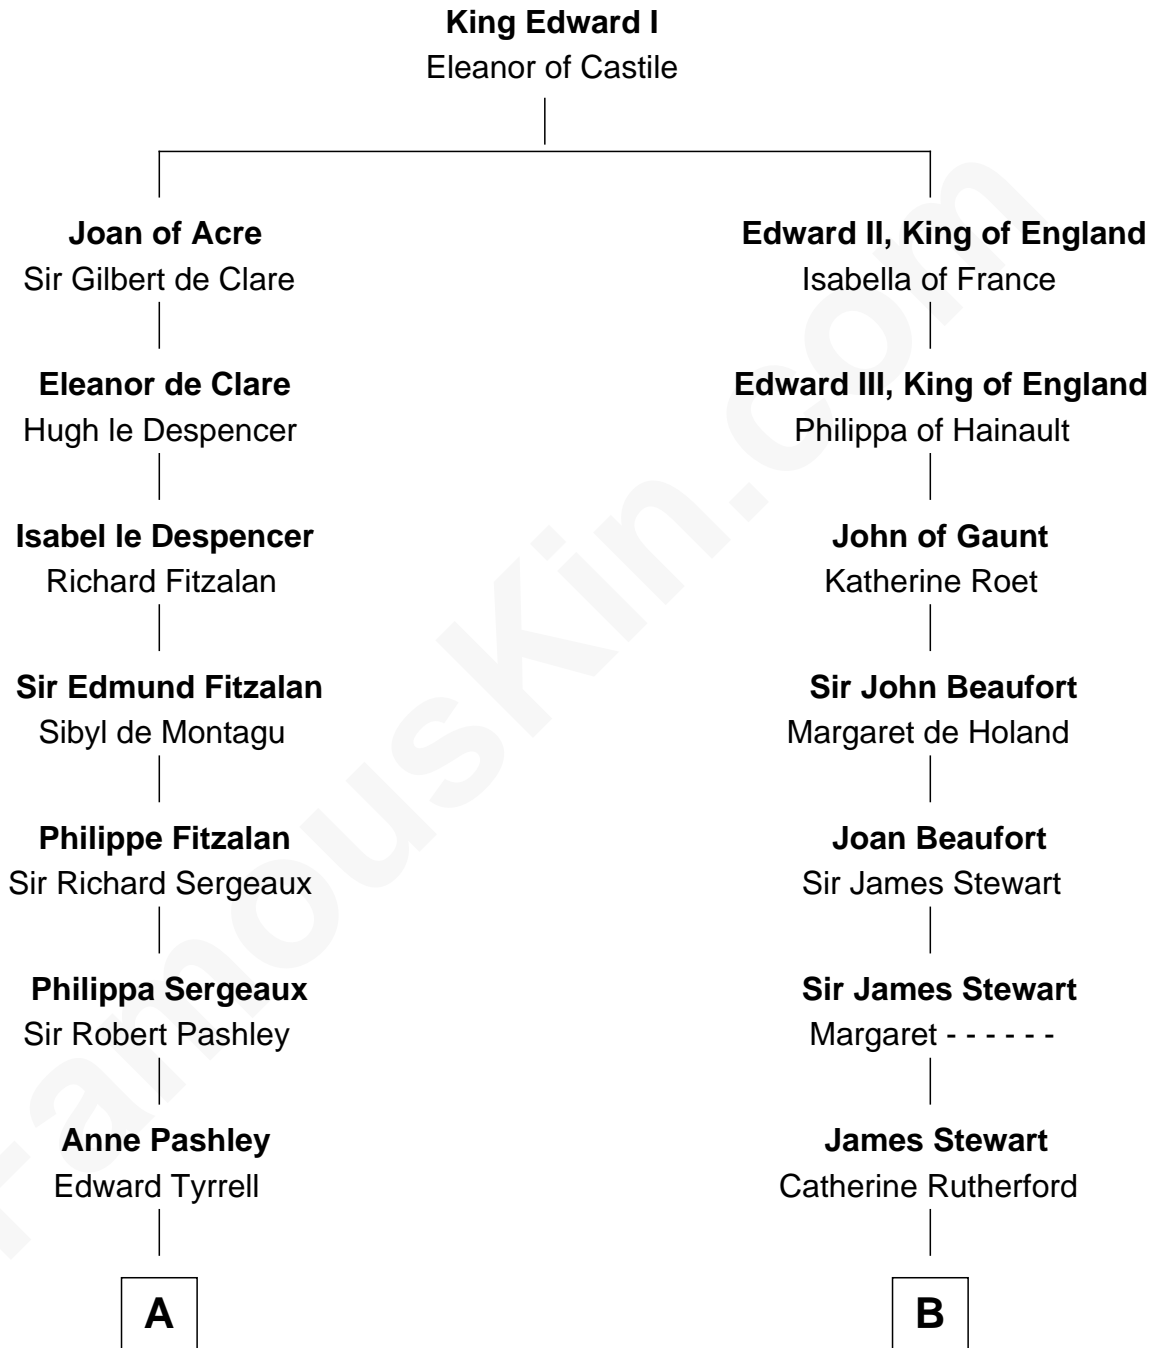

FamousKin.com

Relationship Chart of Ellen Louise (Axson) Wilson

First Lady of President Woodrow Wilson

19th cousin 2 times removed of

Johnny Mercer

Songwriter and Co-Founder of Capitol Records

C

Deliverance Coward

James FitzRandolph

Isaac FitzRandolph

Eleanor Hunter

Rebecca Longstreet FitzRandolph

Rev. Isaac Stockton Keith Axson

Rev. Samuel Edward Axson

Margaret Jane Hoyt

Ellen Louise (Axson) Wilson