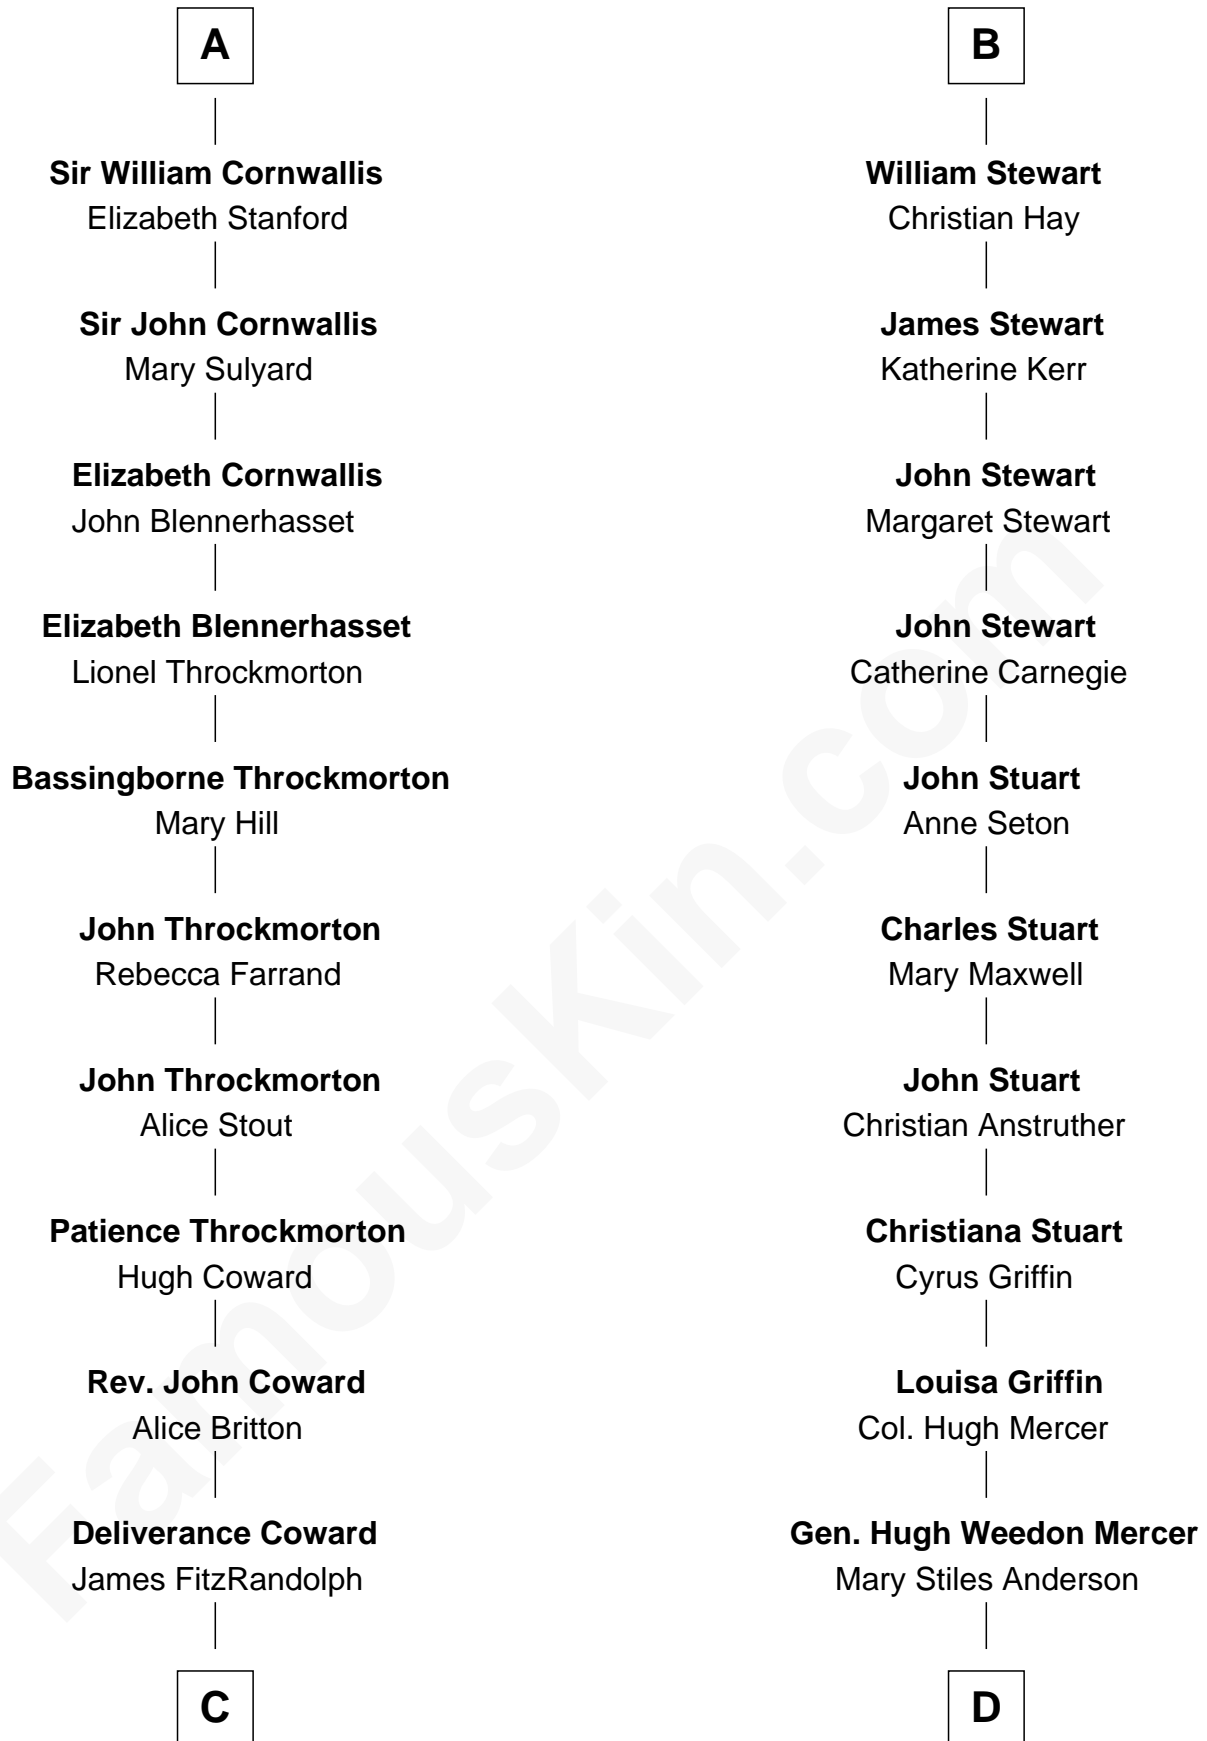

FamousKin.com

Relationship Chart of

Ellen Louise (Axson) Wilson

First Lady of President Woodrow Wilson

19th cousin 1 time removed of

Johnny Mercer

Songwriter and Co-Founder of Capitol Records

C

Isaac FitzRandolph
Eleanor Hunter

Rebecca Longstreet FitzRandolph
Rev. Isaac Stockton Keith Axson

Rev. Samuel Edward Axson
Margaret Jane Hoyt

Ellen Louise (Axson) Wilson
First Lady of Woodrow Wilson

D

George Anderson Mercer
Nanny Maury Herndon