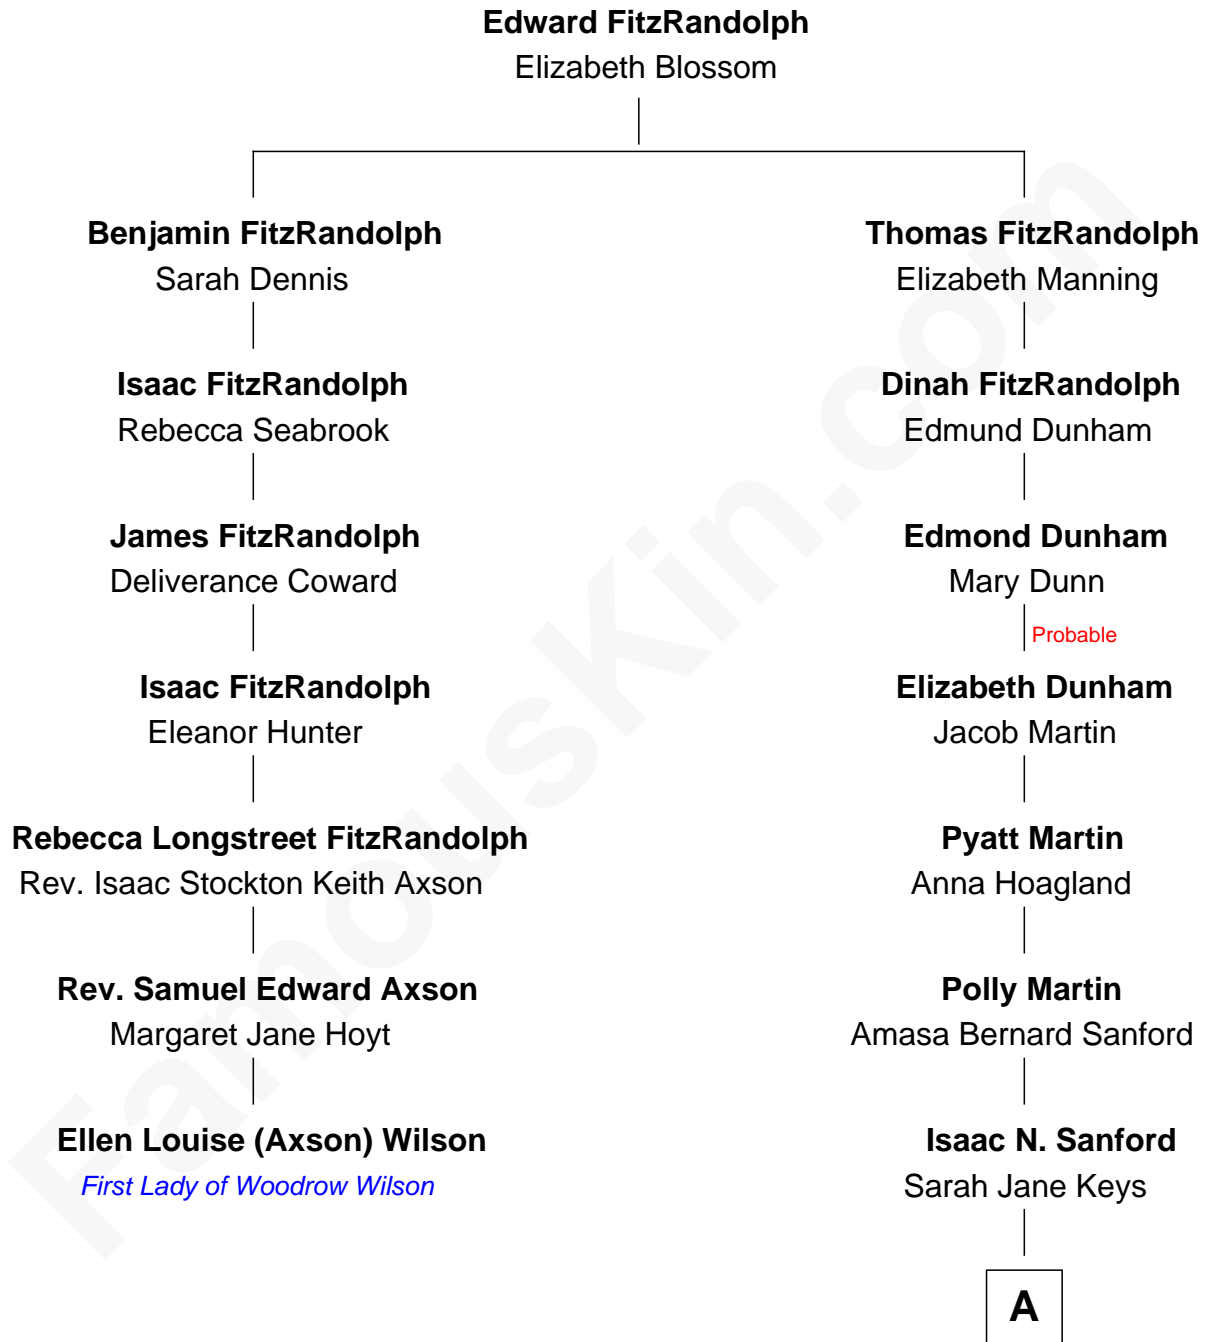

**FamousKin.com**  
**Relationship Chart of**  
**Ellen Louise (Axson) Wilson**  
*First Lady of President Woodrow Wilson*

6th cousin 5 times removed of

**Adrian Grenier**  
*TV and Movie Actor*

A

**Mary Elizabeth A. Sanford**

George Wesley Dunbar

**John Isaac Dunbar**

Lydia M. Phelps

**Carl Sanford Dunbar**

Esther R. Messenger

**John Miles Dunbar**

Karesse Grenier

**Adrian Grenier**

*TV and Movie Actor*