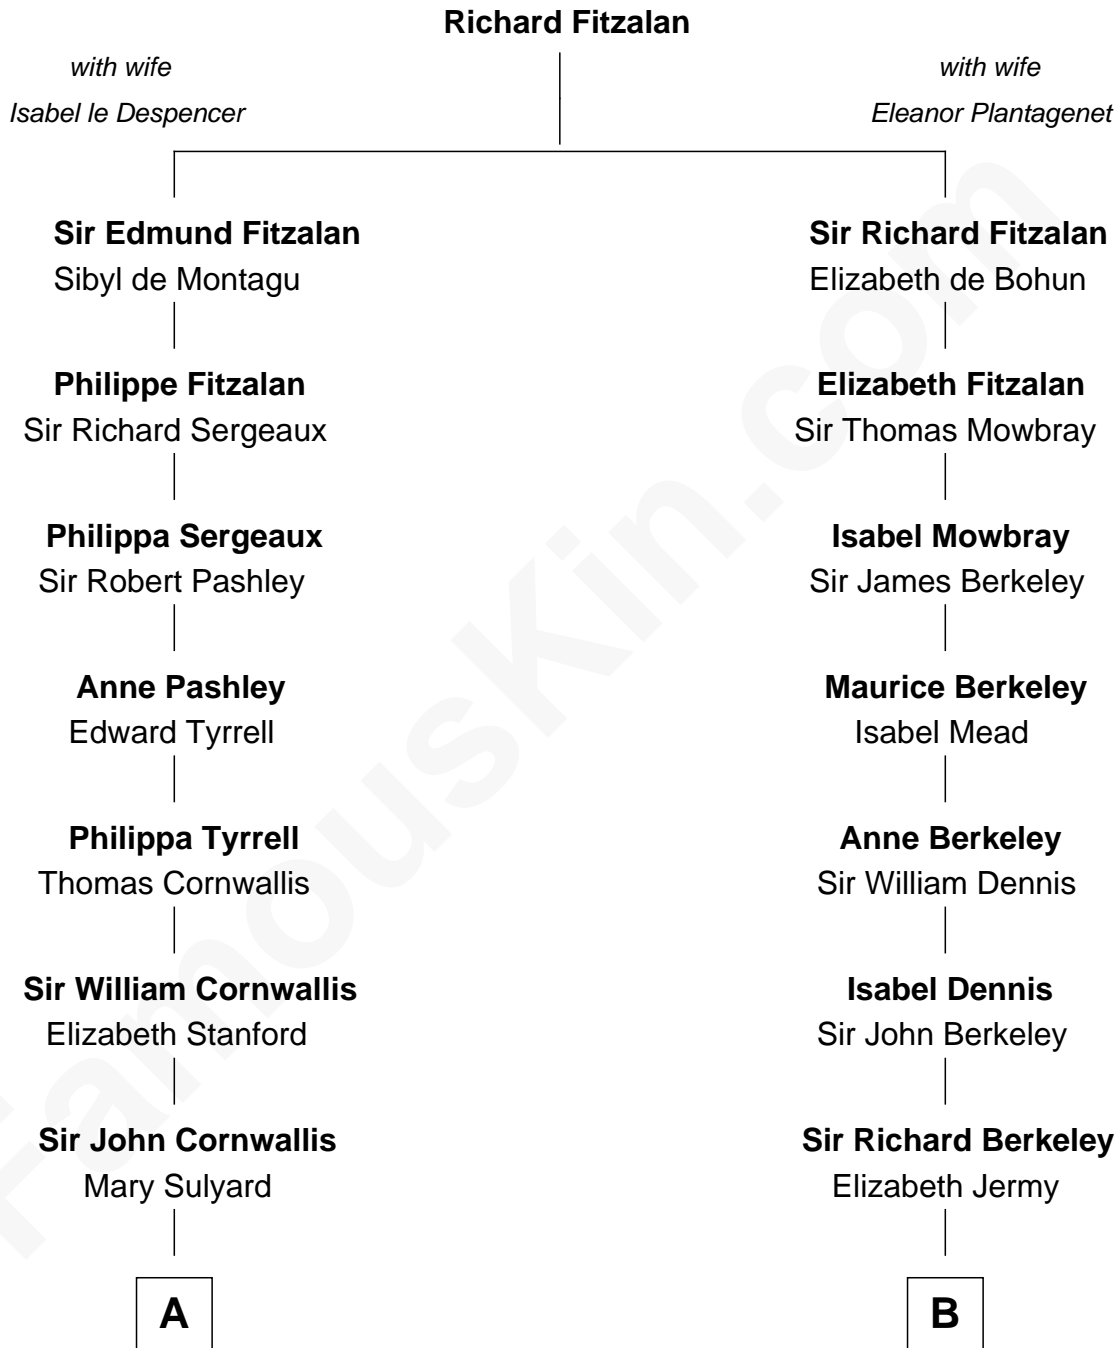

FamousKin.com
Relationship Chart of
Ellen Louise (Axson) Wilson
First Lady of President Woodrow Wilson

18th cousin of
Robert Frost
Poet and Playwright

C

Rev. Samuel Edward Axson

Margaret Jane Hoyt

Ellen Louise (Axson) Wilson

First Lady of Woodrow Wilson

D

William Prescott Frost

Isabella Moodie

Robert Frost

Poet and Playwright

FamousKin.com