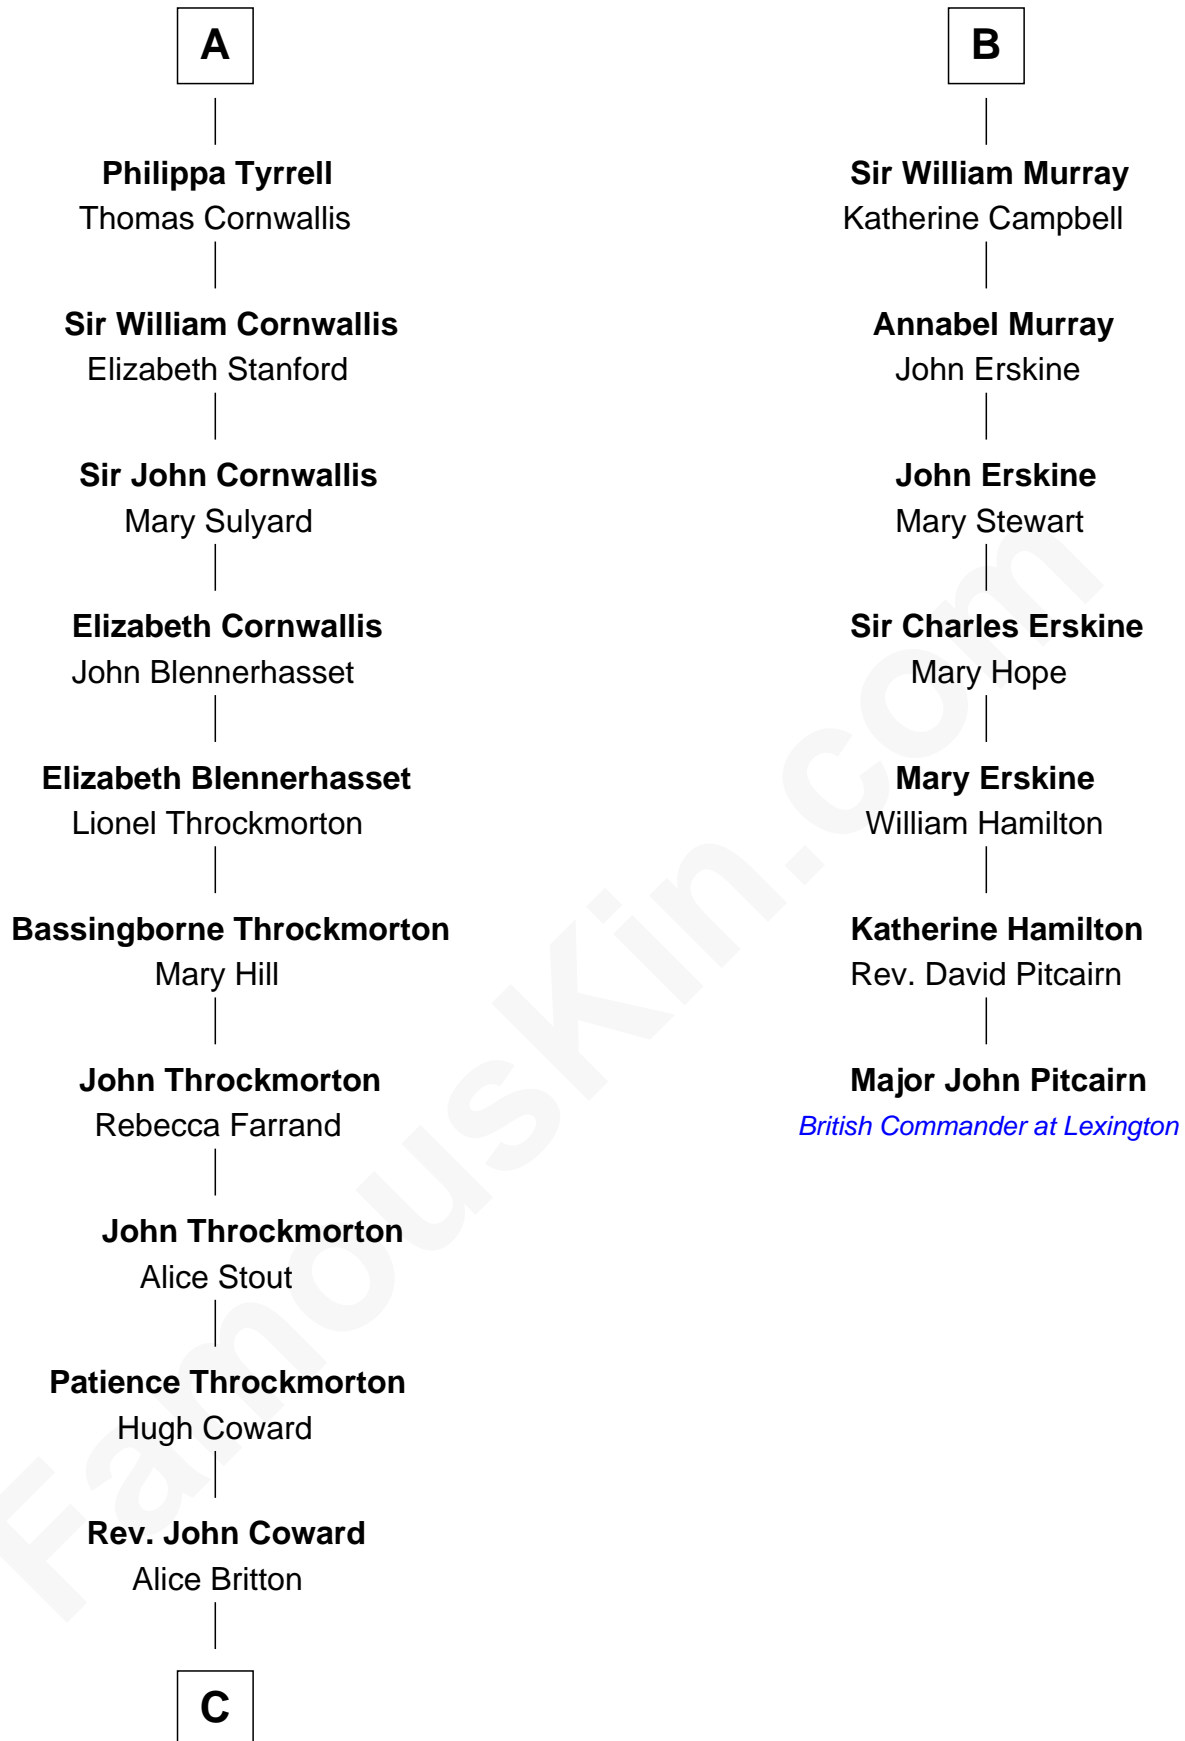

FamousKin.com

Relationship Chart of Ellen Louise (Axson) Wilson

First Lady of President Woodrow Wilson

13th cousin 8 times removed of

Major John Pitcairn

British Commander at Battle of Lexington

C

Deliverance Coward

James FitzRandolph

Isaac FitzRandolph

Eleanor Hunter

Rebecca Longstreet FitzRandolph

Rev. Isaac Stockton Keith Axson

Rev. Samuel Edward Axson

Margaret Jane Hoyt

Ellen Louise (Axson) Wilson

First Lady of Woodrow Wilson

FamousKin.com