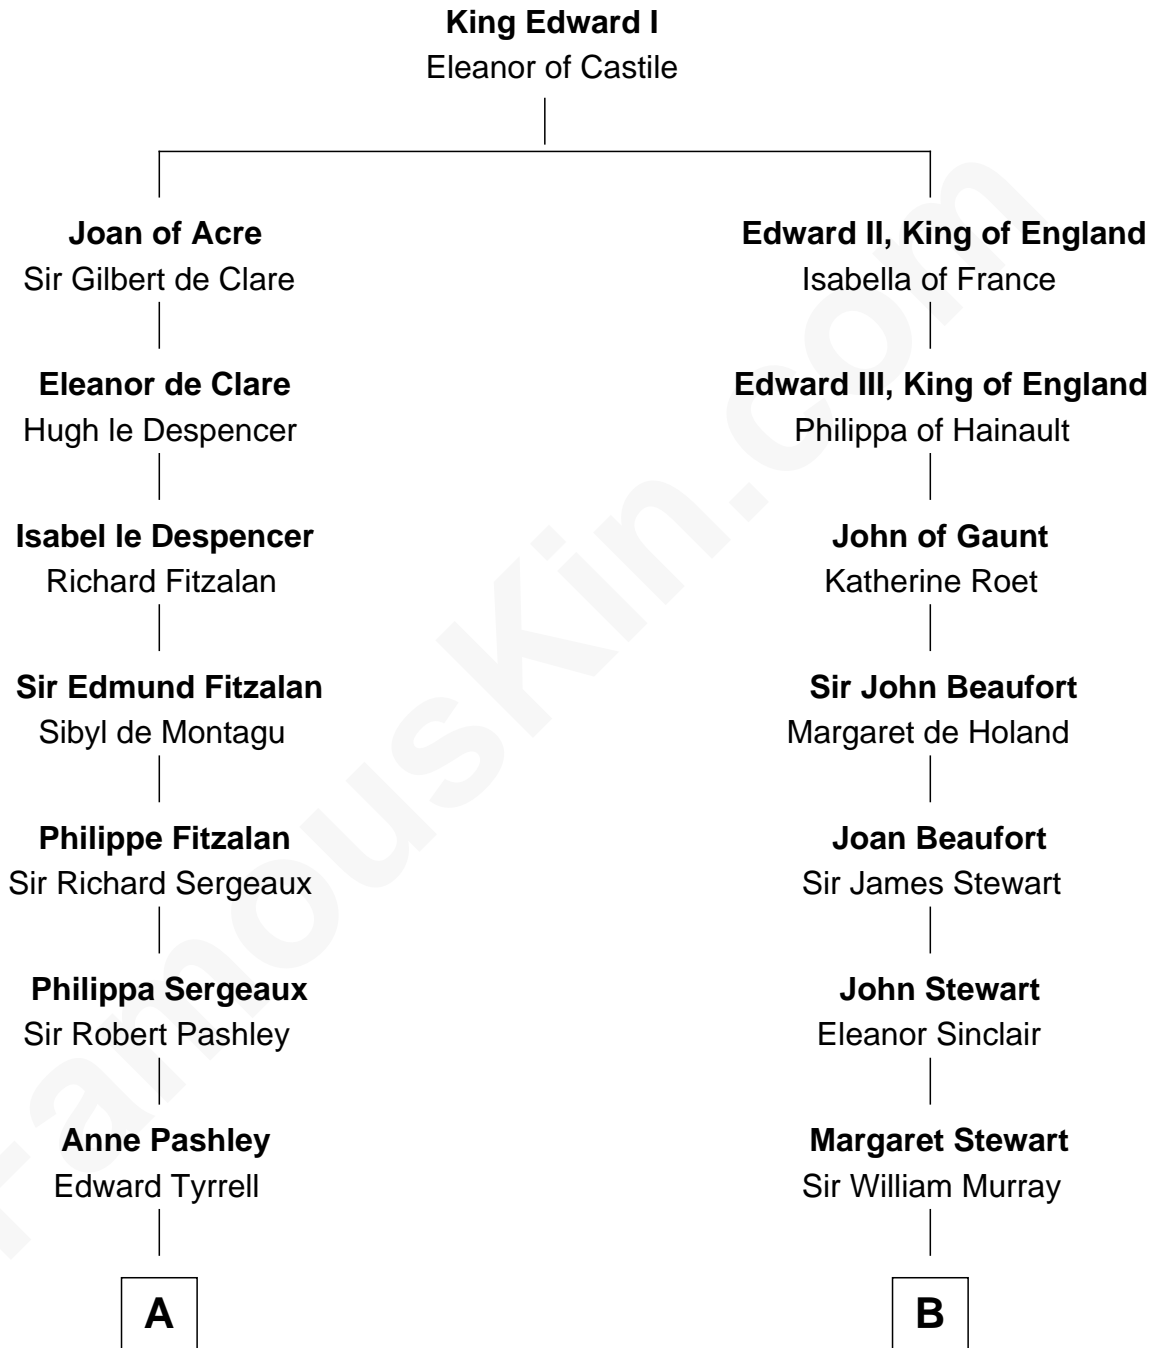

FamousKin.com

Relationship Chart of Ellen Louise (Axson) Wilson

First Lady of President Woodrow Wilson

13th cousin 8 times removed of

Major John Pitcairn

British Commander at Battle of Lexington

C

Deliverance Coward

James FitzRandolph

Isaac FitzRandolph

Eleanor Hunter

Rebecca Longstreet FitzRandolph

Rev. Isaac Stockton Keith Axson

Rev. Samuel Edward Axson

Margaret Jane Hoyt

Ellen Louise (Axson) Wilson