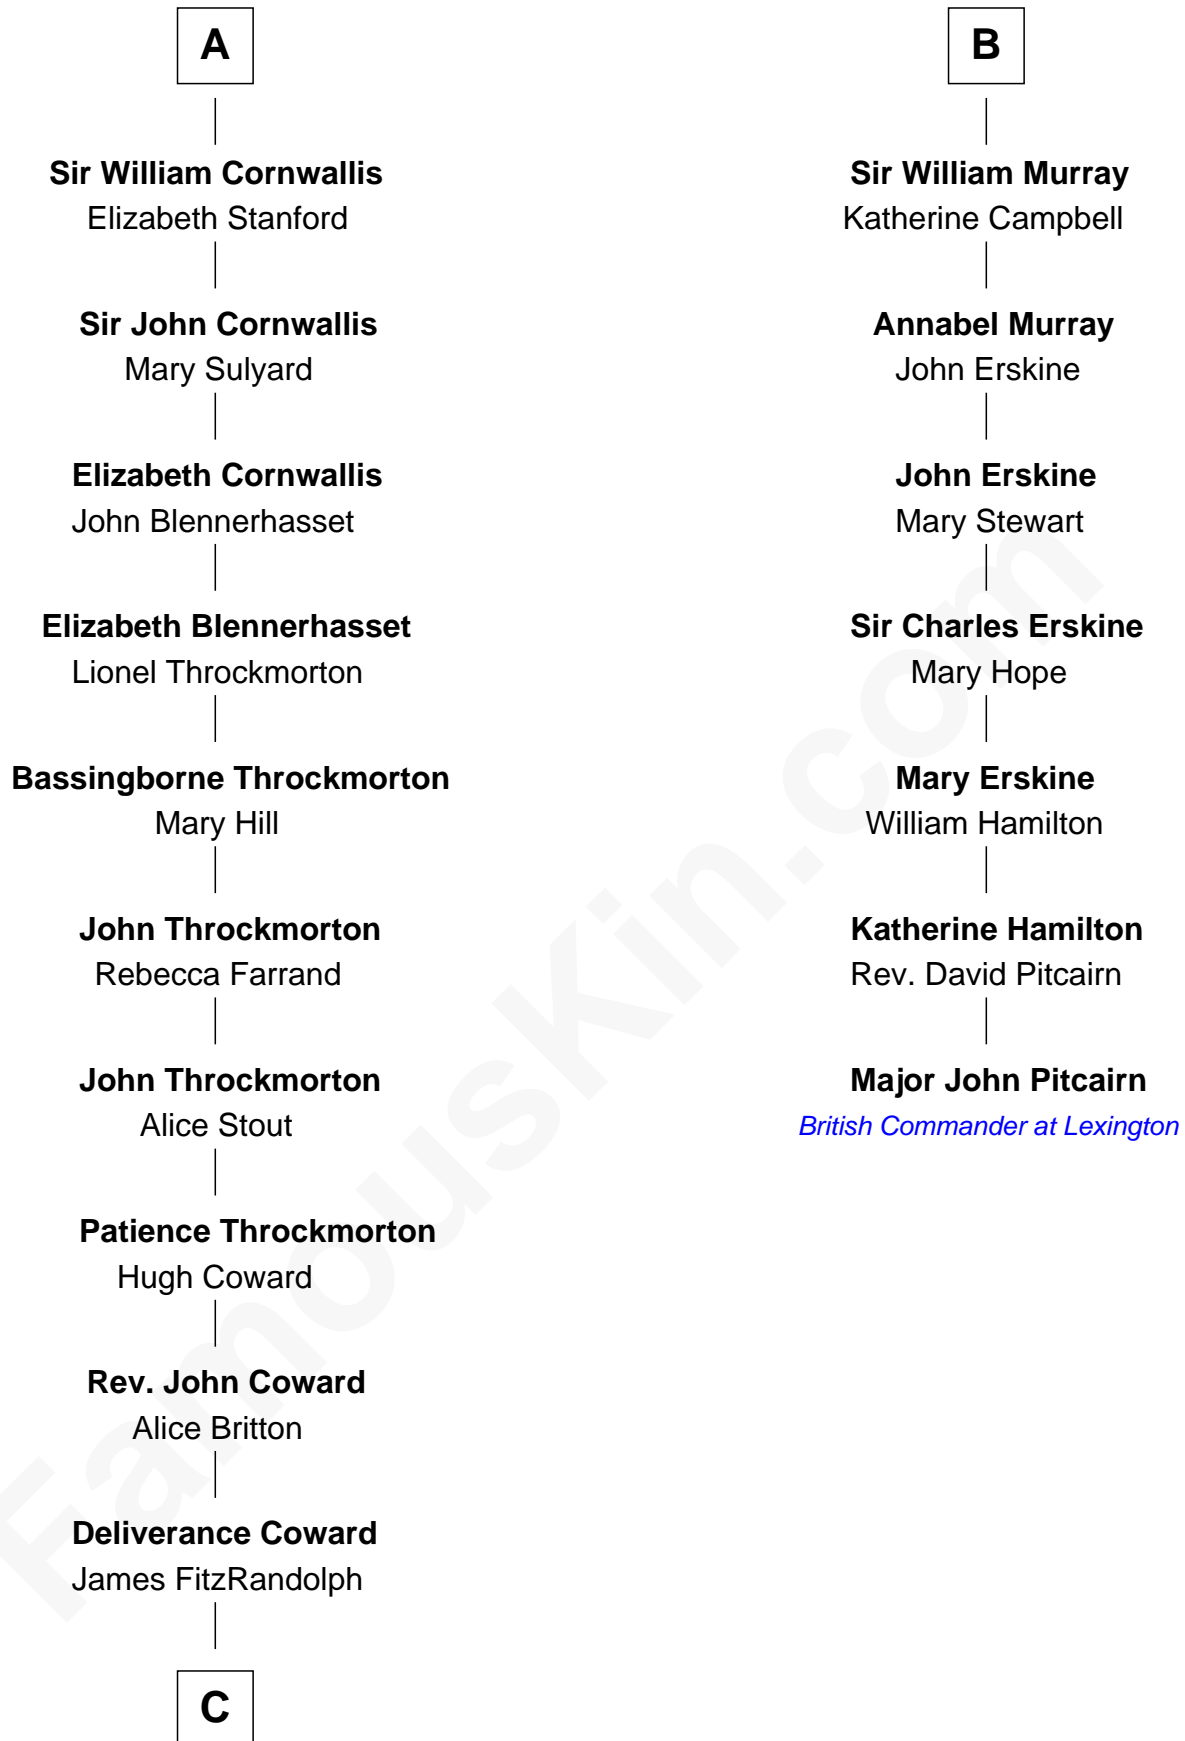

## Relationship Chart of Ellen Louise (Axson) Wilson

*First Lady of President Woodrow Wilson*

13th cousin 7 times removed of

**Major John Pitcairn**

*British Commander at Battle of Lexington*

**C**

Isaac FitzRandolph

Eleanor Hunter

Rebecca Longstreet FitzRandolph

Rev. Isaac Stockton Keith Axson

Rev. Samuel Edward Axson

Margaret Jane Hoyt

Ellen Louise (Axson) Wilson

*First Lady of Woodrow Wilson*

FamousKin.com